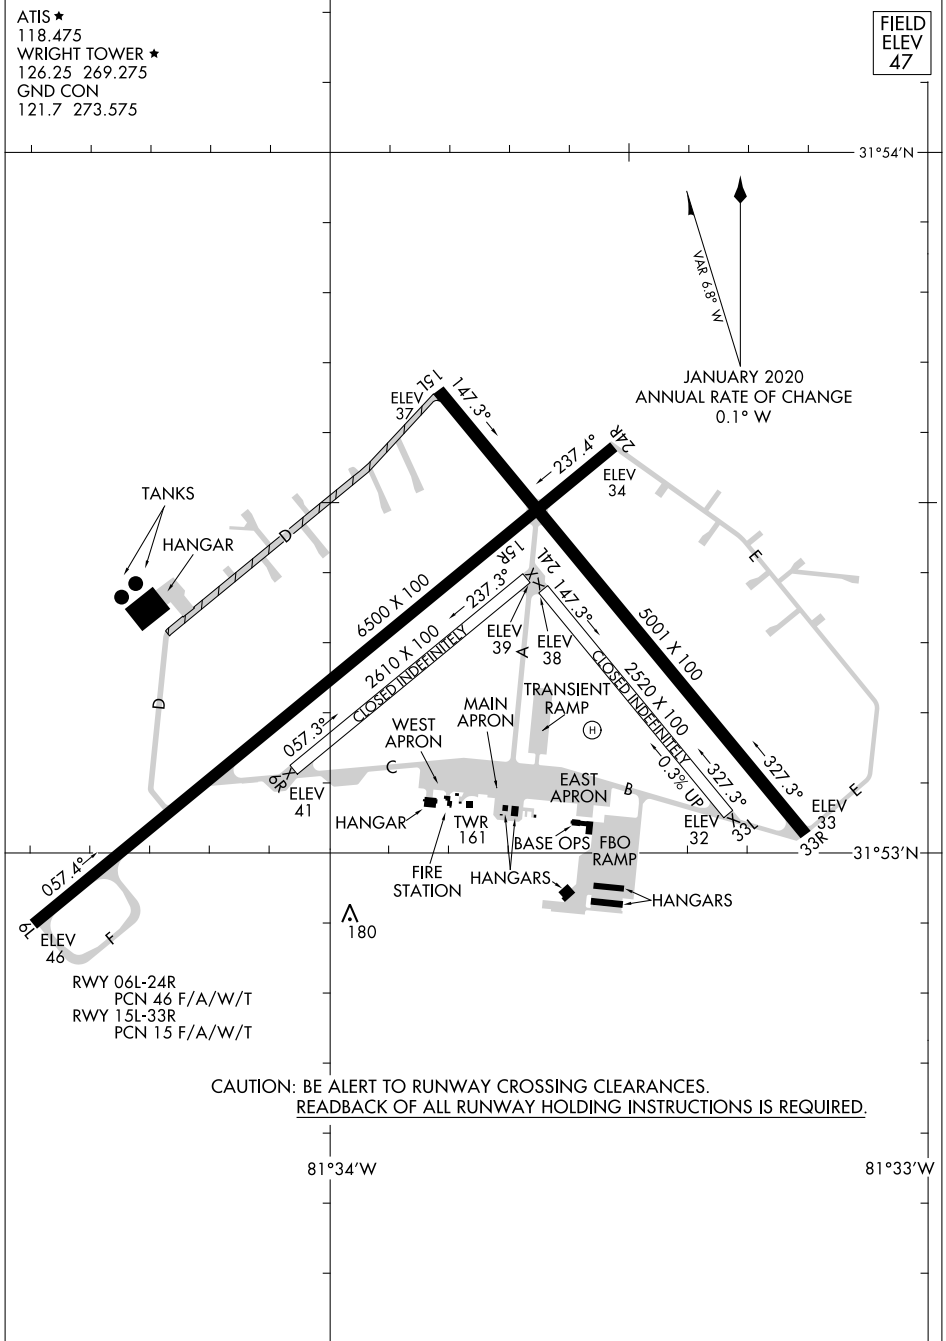

24249

AIRPORT DIAGRAM

WRIGHT AAF (FORT STEWART)/MIDCOAST RGNL (LHW)

AL-5170 (FAA)

FORT STEWART(HINESVILLE), GEORGIA

ATIS ★
 118.475
 WRIGHT TOWER ★
 126.25 269.275
 GND CON
 121.7 273.575

FIELD
 ELEV
 47

SE-4, 28 NOV 2024 to 26 DEC 2024

SE-4, 28 NOV 2024 to 26 DEC 2024

AIRPORT DIAGRAM

24249

FORT STEWART(HINESVILLE), GEORGIA

WRIGHT AAF (FORT STEWART)/MIDCOAST RGNL (LHW)