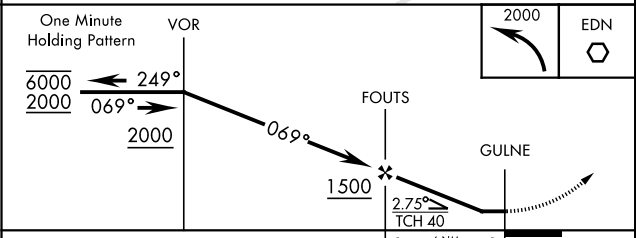

COPTER RNAV (GPS) 069°

AL-5176 [USA]

LOWE AHP (KLOR)

APCH CRS 069°	Rwy Idg TDZE Arprt Elev	N/A N/A 294

RNP APCH-GPS

▼ When local altimeter setting not received, use Cairns AAF altimeter setting. Visibility reduction by helicopters NA.

MISSED APPROACH: Climbing left turn to 2000 direct to EDN VOR and hold.

ATIS 361.1	CAIRNS APP CON 133.45 239.275	LOWE TOWER ★ 141.3 289.15	GND CON 357.15

NOT FOR CIVIL USE

CATEGORY	COPTER		
LNAV-MDA	840-1	546	(600-1)
CAIRNS AAF ALTIMETER SETTING MINIMUMS			
LNAV-MDA	860-1	566	(600-1)

COPTER RNAV (GPS) 069°

SE-4, 28 NOV 2024 to 26 DEC 2024

SE-4, 28 NOV 2024 to 26 DEC 2024