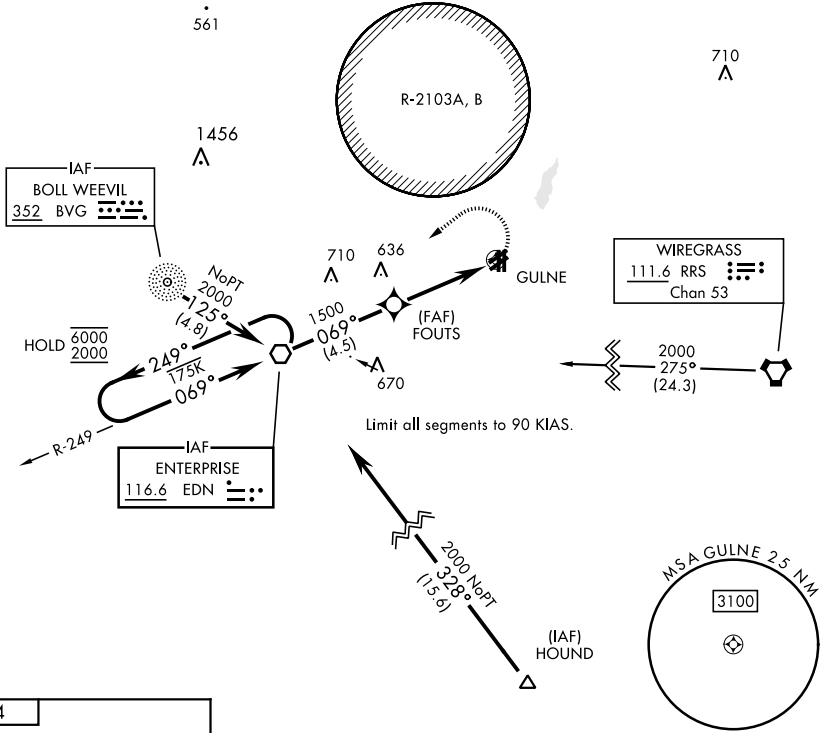

COPTER RNAV (GPS) 069°

AL-5176 [USA]

LOWE AHP (KLOR)

APCH CRS 069°	Rwy Idg TDZE Arprt Elev	N/A N/A 294
-------------------------	-------------------------------	--------------------------

RNP APCH-GPS

▼ When local altimeter setting not received, use Cairns AAF altimeter setting. Visibility reduction by helicopters NA.

MISSED APPROACH: Climbing left turn to 2000 direct to EDN VOR and hold.

ATIS 361.1	CAIRNS APP CON 133.45 239.275	LOWE TOWER ★ 141.3 289.15	GND CON 357.15
----------------------	---	-------------------------------------	--------------------------

NOT FOR CIVIL USE

CATEGORY	COPTER		
LNAV-MDA	840-1	546	(600-1)
CAIRNS AAF ALTIMETER SETTING MINIMUMS			
LNAV-MDA	860-1	566	(600-1)

COPTER RNAV (GPS) 069°

SE-4, 28 NOV 2024 to 26 DEC 2024

SE-4, 28 NOV 2024 to 26 DEC 2024