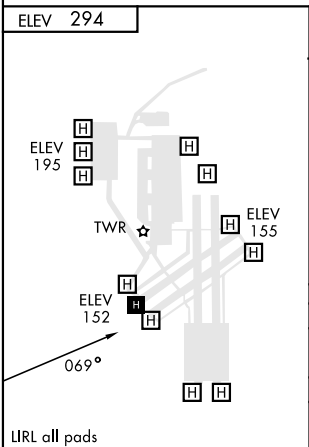

COPTER RNAV (GPS) 069°

AL-5176 [USA]

LOWE AHP (KLOR)

APCH CRS 069°	Rwy Idg TDZE Arprt Elev	N/A N/A 294

RNP APCH-GPS

▼ When local altimeter setting not received, use Cairns AAF altimeter setting. Visibility reduction by helicopters NA.

MISSED APPROACH: Climbing left turn to 2000 direct to EDN VOR and hold.

ATIS 361.1	CAIRNS APP CON 133.45 239.275	LOWE TOWER ★ 141.3 289.15	GND CON 357.15

NOT FOR CIVIL USE

CATEGORY	COPTER		
LNAV-MDA	840-1	546	(600-1)
CAIRNS AAF ALTIMETER SETTING MINIMUMS			
LNAV-MDA	860-1	566	(600-1)

COPTER RNAV (GPS) 069°

SE-4, 28 NOV 2024 to 26 DEC 2024

SE-4, 28 NOV 2024 to 26 DEC 2024