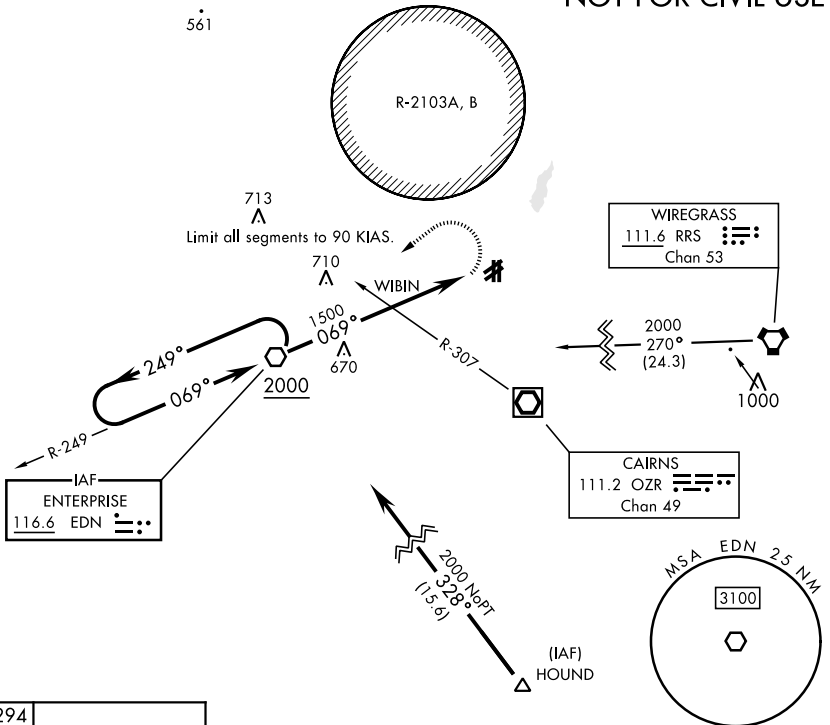

COPTER VOR 069°

LOWE AHP (KLR)

VOR EDN 116.6	APCH CRS 069°	Rwy Idg TDZE Arprt Elev N/A N/A 294
-------------------------	-------------------------	---

[USA]

When local altimeter setting not received, use Cairns AAF altimeter setting. Helicopter visibility reduction below 3/4 mile not authorized.

MISSED APPROACH: Climbing left turn to 2000 direct to EDN VOR and hold.

ATIS 361.1	CAIRNS APP CON 133.45 239.275	TOWER★ 141.3 289.15	GND CON 357.15
----------------------	---	-------------------------------	--------------------------

NOT FOR CIVIL USE

SE-4, 28 NOV 2024 to 26 DEC 2024

SE-4, 28 NOV 2024 to 26 DEC 2024

ELEV 294

LIRL all pads

FAF to MAP 4.0 NM					
Knots	45	60	75	90	105
Min:Sec	5:20	4:00	3:12	2:40	2:17

CATEGORY	COPTER		
H-069°	840-1	546	(600-1)
	CAIRNS AAF ALTIMETER SETTING MINIMUMS		
H-069°	860-1	566	(600-1)

COPTER VOR 069°