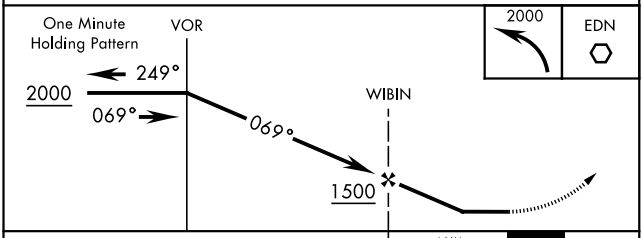

NOT FOR CIVIL USE

SE-4, 28 NOV 2024 to 26 DEC 2024

SE-4, 28 NOV 2024 to 26 DEC 2024

ELEV 294

LIRL all pads

FAF to MAP 4.0 NM					
Knots	45	60	75	90	105
Min:Sec	5:20	4:00	3:12	2:40	2:17

CATEGORY	COPTER		
H-069°	840-1	546	(600-1)
	CAIRNS AAF ALTIMETER SETTING MINIMUMS		
H-069°	860-1	566	(600-1)