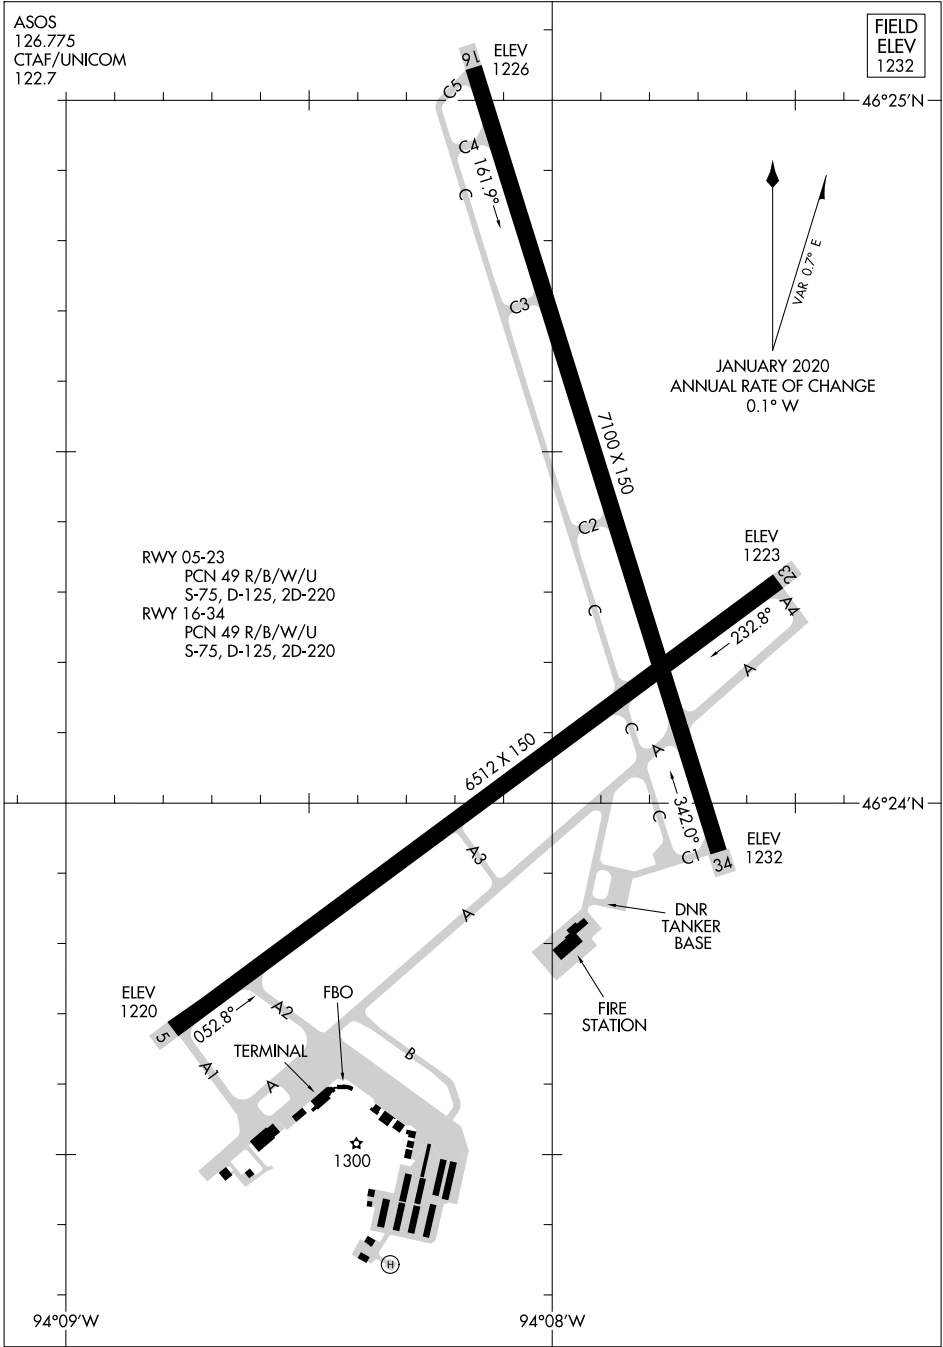

# AIRPORT DIAGRAM

AL-5182 (FAA)

BRAINERD LAKES RGNL (B.R.D)

BRAINERD, MINNESOTA

ASOS  
126.775  
CTAF/UNICOM  
122.7

FIELD  
ELEV  
1232

NC-1, 28 NOV 2024 to 26 DEC 2024

NC-1, 28 NOV 2024 to 26 DEC 2024

# AIRPORT DIAGRAM

23278

BRAINERD, MINNESOTA

BRAINERD LAKES RGNL (B.R.D)