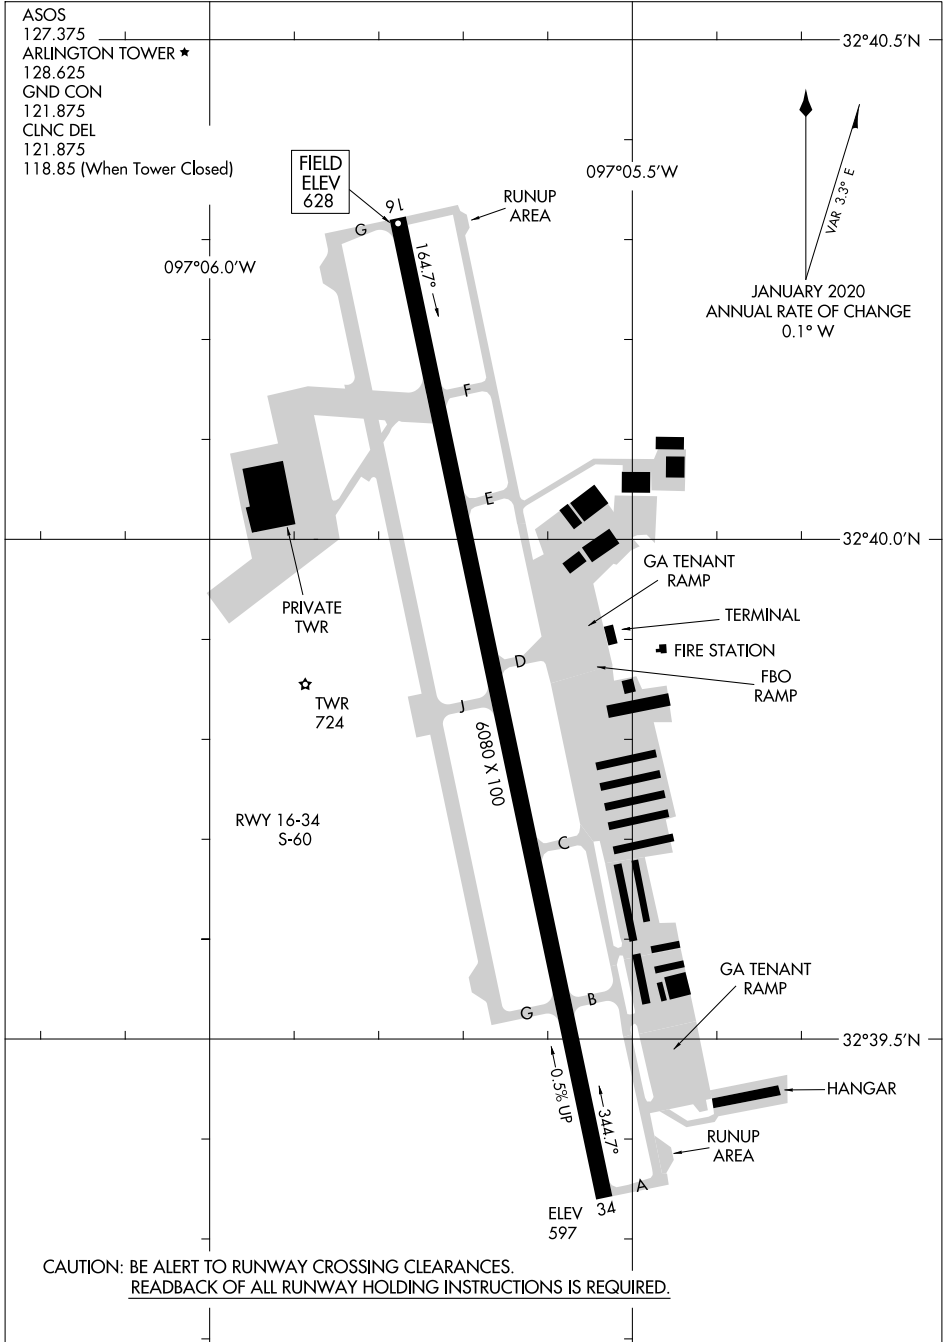

AIRPORT DIAGRAM

AL-5189 (FAA)

ARLINGTON MUNI (GKY)
ARLINGTON, TEXAS

SC-2, 28 NOV 2024 to 26 DEC 2024

SC-2, 28 NOV 2024 to 26 DEC 2024

AIRPORT DIAGRAM

ARLINGTON, TEXAS
ARLINGTON MUNI (GKY)