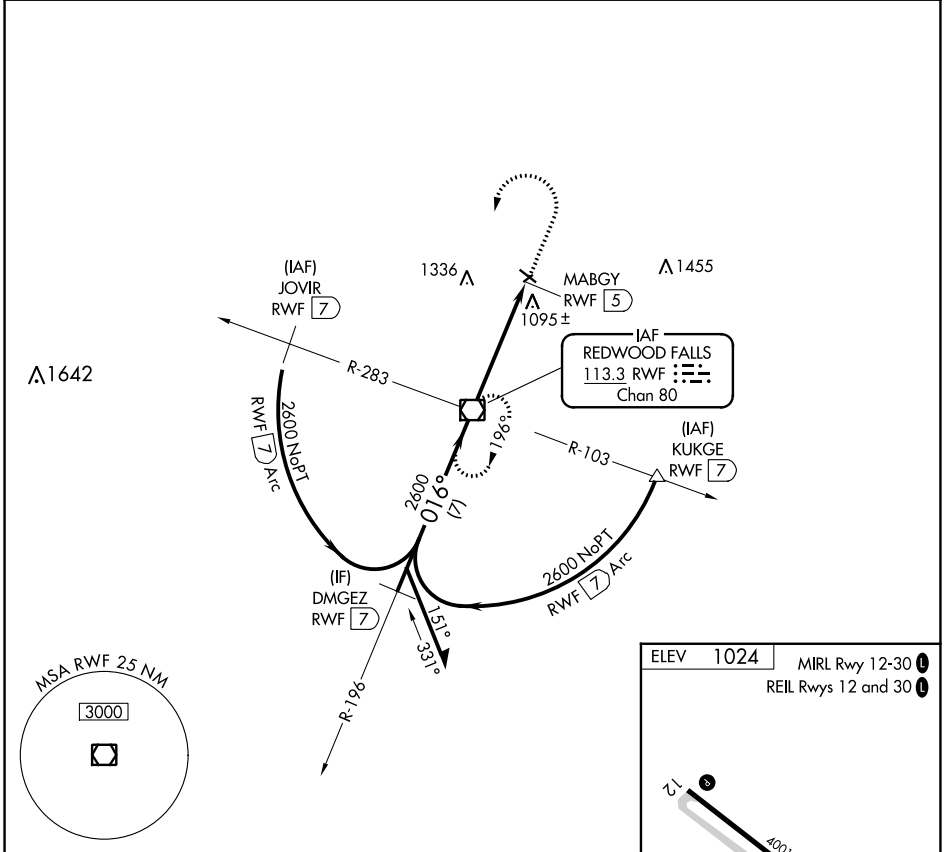

VOR/DME RWF 113.3 Chan 80	APP CRS 016°	Rwy Idg TDZE Apt Elev N/A N/A 1024
---	------------------------	--

VOR-A

REDWOOD FALLS MUNI (RWF)

⚠ When local altimeter setting not received, use Olivia Rgnl altimeter setting and increase all MDA 40 feet.

MISSED APPROACH: Climb to 2000 then climbing left turn to 2600 direct RWF VOR/DME and hold.

ASOS 126.575	MINNEAPOLIS CENTER 127.1 290.2	UNICOM 123.0 (CTAF)
------------------------	--	-------------------------------

NC-1, 28 NOV 2024 to 26 DEC 2024

NC-1, 28 NOV 2024 to 26 DEC 2024

CATEGORY	A	B	C	D	FAF to MAP 5 NM					
CIRCLING	1540-1 516 (600-1)	1660-1 636 (700-1)	1700-2 676 (700-2)	1700-2 1/4 676 (700-2 1/4)						