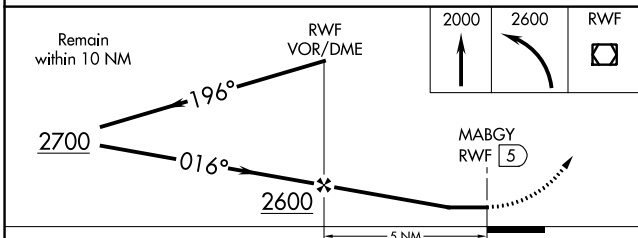

CATEGORY	A	B	C	D	FAF to MAP 5 NM					
CIRCLING	1540-1 516 (600-1)	1660-1 636 (700-1)	1700-2 676 (700-2)	1700-2 1/4 676 (700-2 1/4)