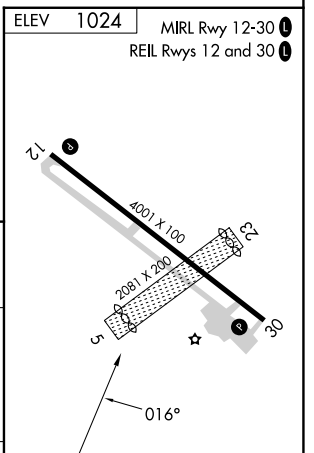

CATEGORY	A	B	C	D	FAF to MAP 5 NM					
CIRCLING	1540-1 516 (600-1)	1660-1 636 (700-1)	1700-2 676 (700-2)	1700-2 1/4 676 (700-2 1/4)