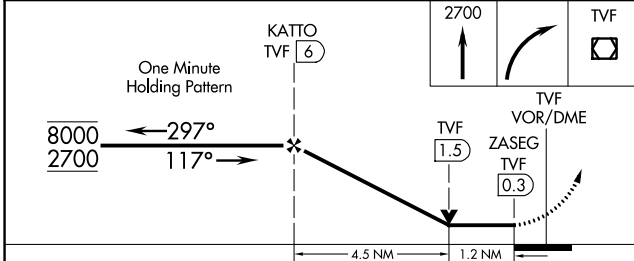

CATEGORY	A	B	C	D
S-13	1520-1	405 (500-1)	1520-1¼	405 (500-1¼)

HIRL Rwy 13-31
MIRL Rwy 4-22
REIL Rws 4, 13, and 22