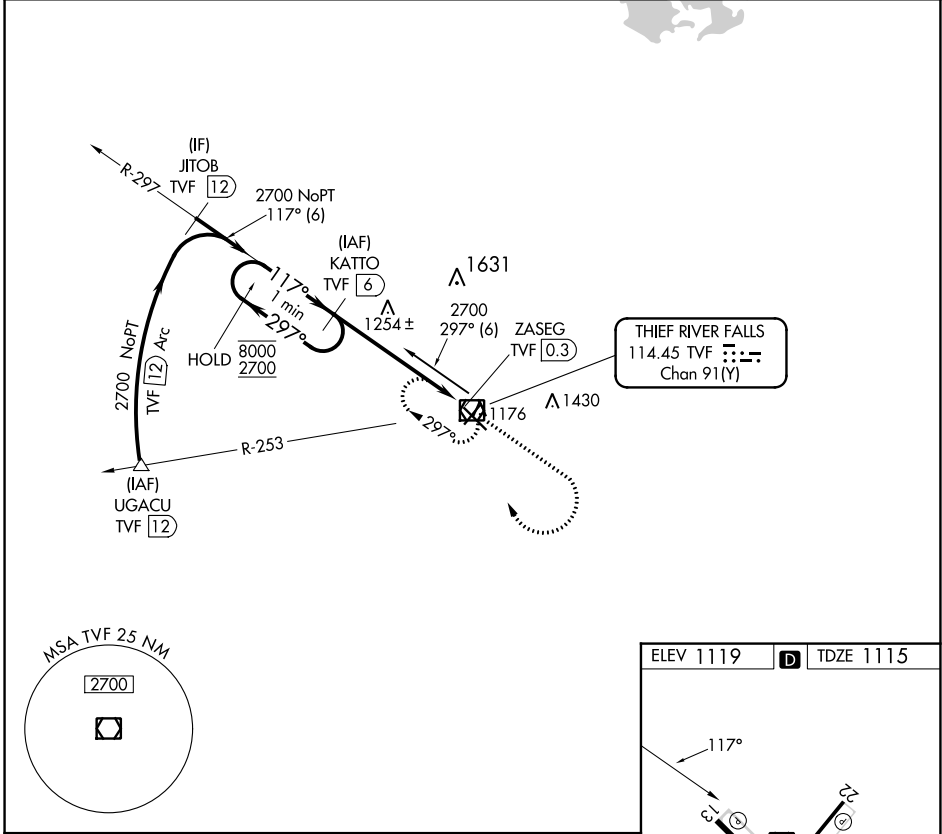

VOR/DME TVF 114.45 Chan 91(Y)	APP CRS 117°	Rwy Idg TDZE 1115 Apt Elev 1119	6504
---	------------------------	---	-------------

VOR Z RWY 13

THIEF RIVER FALLS RGNL (TVF)

DME required.	MISSED APPROACH: Climb to 2700 then right turn direct TVF VOR/DME and hold.
---------------	---

AWOS-3PT 119.025	MINNEAPOLIS CENTER 132.15 269.6	UNICOM 122.8 (CTAF)
----------------------------	---	-------------------------------

NC-1, 28 NOV 2024 to 26 DEC 2024

NC-1, 28 NOV 2024 to 26 DEC 2024

CATEGORY	A	B	C	D
S-13	1520-1	405 (500-1)	1520-1¼	405 (500-1¼)

HIRL Rwy 13-31
MIRL Rwy 4-22
REIL Rws 4, 13, and 22