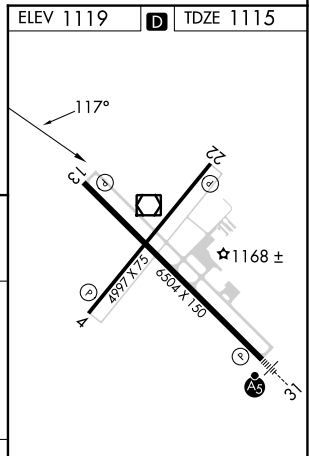

CATEGORY	A	B	C	D
S-13	1520-1	405 (500-1)	1520-1¼	405 (500-1¼)

HIRL Rwy 13-31
MIRL Rwy 4-22
REIL Rws 4, 13, and 22