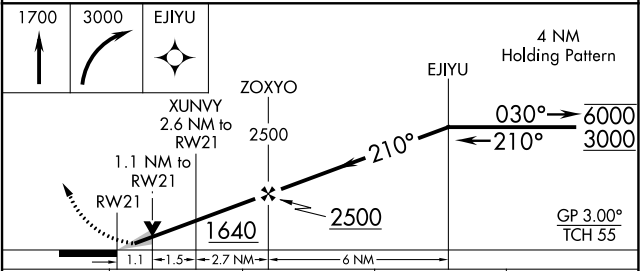

CATEGORY	A	B	C	D
LPV DA		964-3/4	200 (200-3/4)	
LNAV/VNAV DA		1060-7/8	296 (300-7/8)	
LNAV MDA	1160-1	396 (400-1)	1160-1 1/8	396 (400-1 1/8)
C CIRCLING	1220-1	456 (500-1)	1380-1 3/4	1620-2 3/4
			616 (700-1 3/4)	856 (900-2 3/4)

EC-3, 28 NOV 2024 to 26 DEC 2024

EC-3, 28 NOV 2024 to 26 DEC 2024