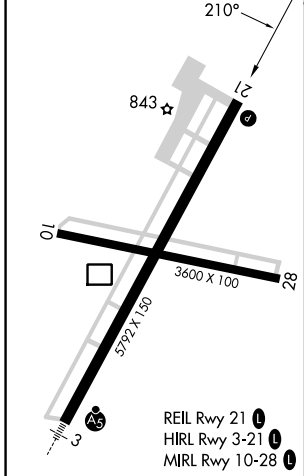

CATEGORY	A	B	C	D
LPV DA		964-3/4	200 (200-3/4)	
LNAV/VNAV DA		1060-7/8	296 (300-7/8)	
LNAV MDA	1160-1	396 (400-1)	1160-1 1/8	396 (400-1 1/8)
C CIRCLING	1220-1	456 (500-1)	1380-1 3/4	1620-2 3/4
			616 (700-1 3/4)	856 (900-2 3/4)

EC-3, 28 NOV 2024 to 26 DEC 2024

EC-3, 28 NOV 2024 to 26 DEC 2024