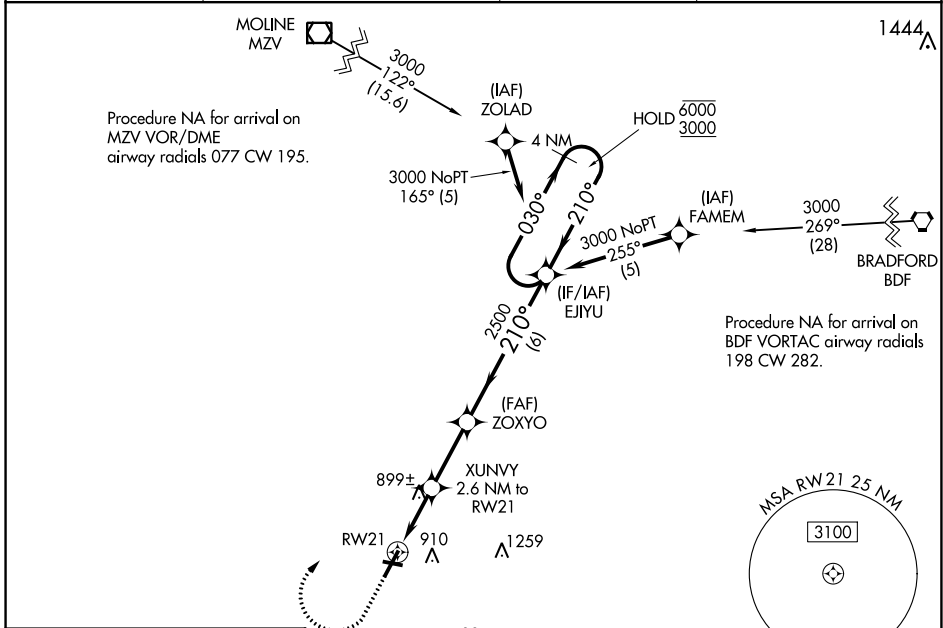

WAAS CH <b>50428</b> <b>W21A</b>	APP CRS <b>210°</b>	Rwy Idg TDZE Apt Elev	<b>5792</b> <b>764</b> <b>764</b>
--	------------------------	-----------------------------	---

# RNAV (GPS) RWY 21

GALESBURG MUNI (GBG)

RNP APCH - GPS.		MISSED APPROACH: Climb to 1700 then climbing right turn to 3000 direct EJYU and hold.	
<p><b>▼</b> <b>▲</b> For uncompensated Baro-VNAV systems, LNAV/VNAV NA below -16°C or above 54°C.</p>			

AWOS-3 <b>118.975</b>	QUAD CITY APP CON * <b>133.275 257.8</b>	CLNC DEL <b>120.7</b>	UNICOM <b>123.0 (CTAF)</b>
--------------------------	---	--------------------------	-------------------------------

ELEV 764	TDZE 764
----------	----------

CATEGORY	A	B	C	D
LPV DA		964-3/4	200 (200-3/4)	
LNAV/VNAV DA		1060-7/8	296 (300-7/8)	
LNAV MDA	1160-1	396 (400-1)	1160-1 1/8	396 (400-1 1/8)
<b>C</b> CIRCLING	1220-1	456 (500-1)	1380-1 3/4	1620-2 3/4
			616 (700-1 3/4)	856 (900-2 3/4)