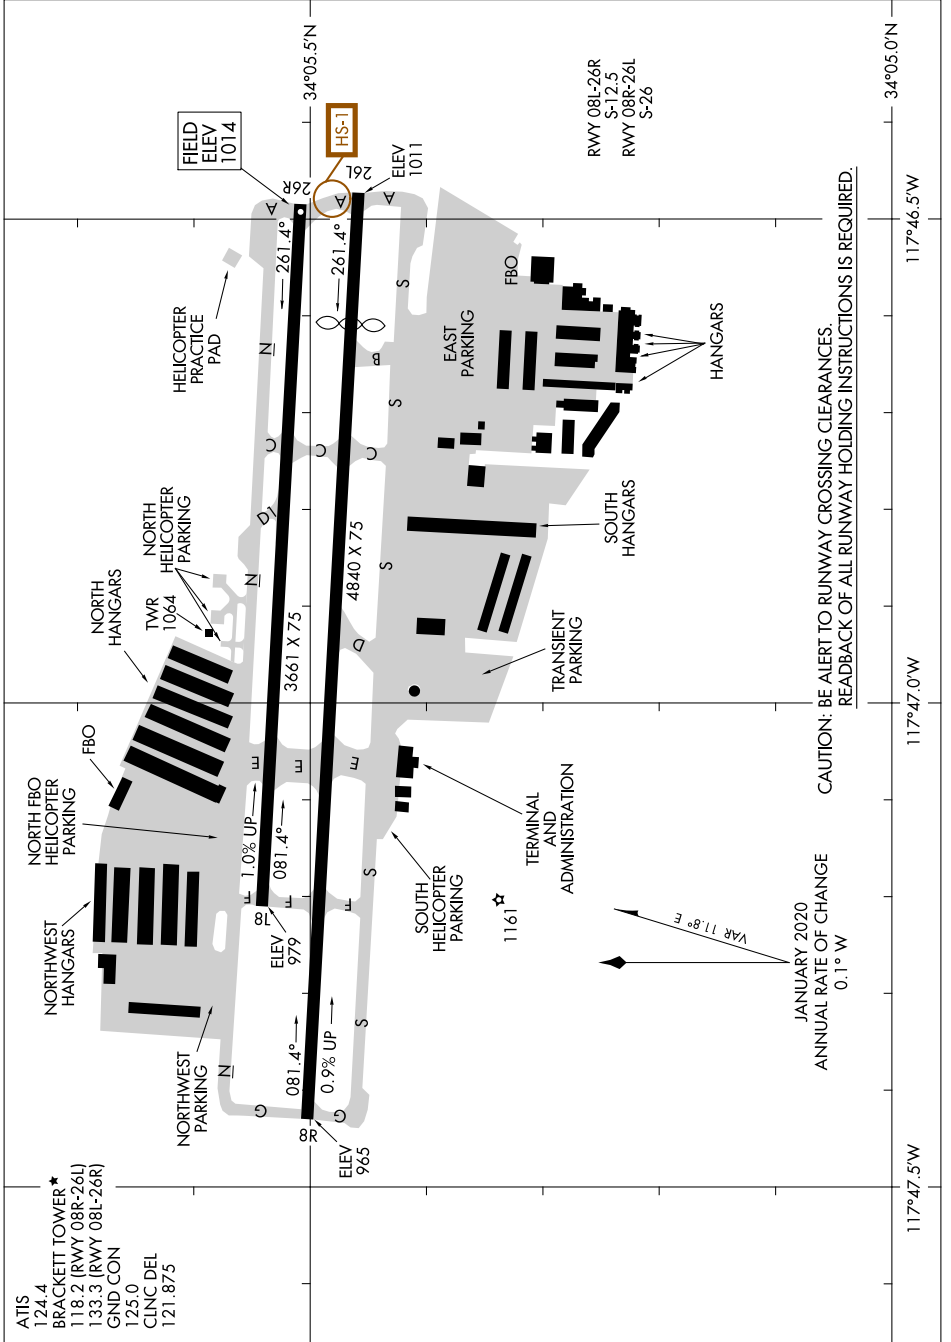

21112

# AIRPORT DIAGRAM

AL-5218 (FAA)

BRACKETT FLD (POC)  
LA VERNE, CALIFORNIA

SW-3, 28 NOV 2024 to 26 DEC 2024

CAUTION: BE ALERT TO RUNWAY CROSSING CLEARANCES  
READBACK OF ALL RUNWAY HOLDING INSTRUCTIONS IS REQUIRED.

# AIRPORT DIAGRAM

21112

LA VERNE, CALIFORNIA  
BRACKETT FLD (POC)

SW-3, 28 NOV 2024 to 26 DEC 2024