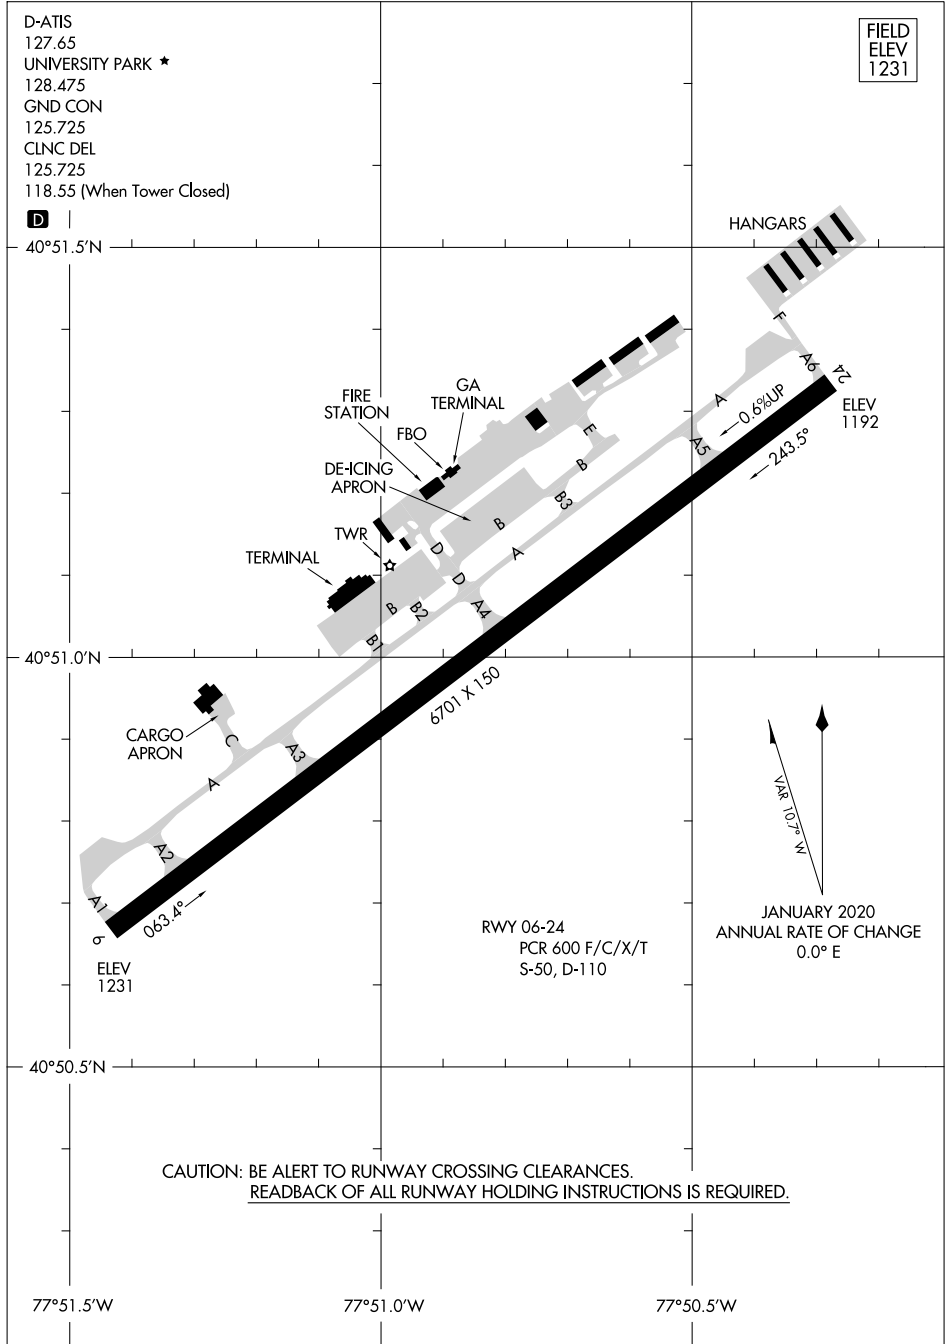

AIRPORT DIAGRAM

AL-5240 (FAA)

STATE COLLEGE RGNL (UNV)
STATE COLLEGE, PENNSYLVANIA

NE-4, 28 NOV 2024 to 26 DEC 2024

NE-4, 28 NOV 2024 to 26 DEC 2024

AIRPORT DIAGRAM

STATE COLLEGE, PENNSYLVANIA
STATE COLLEGE RGNL (UNV)