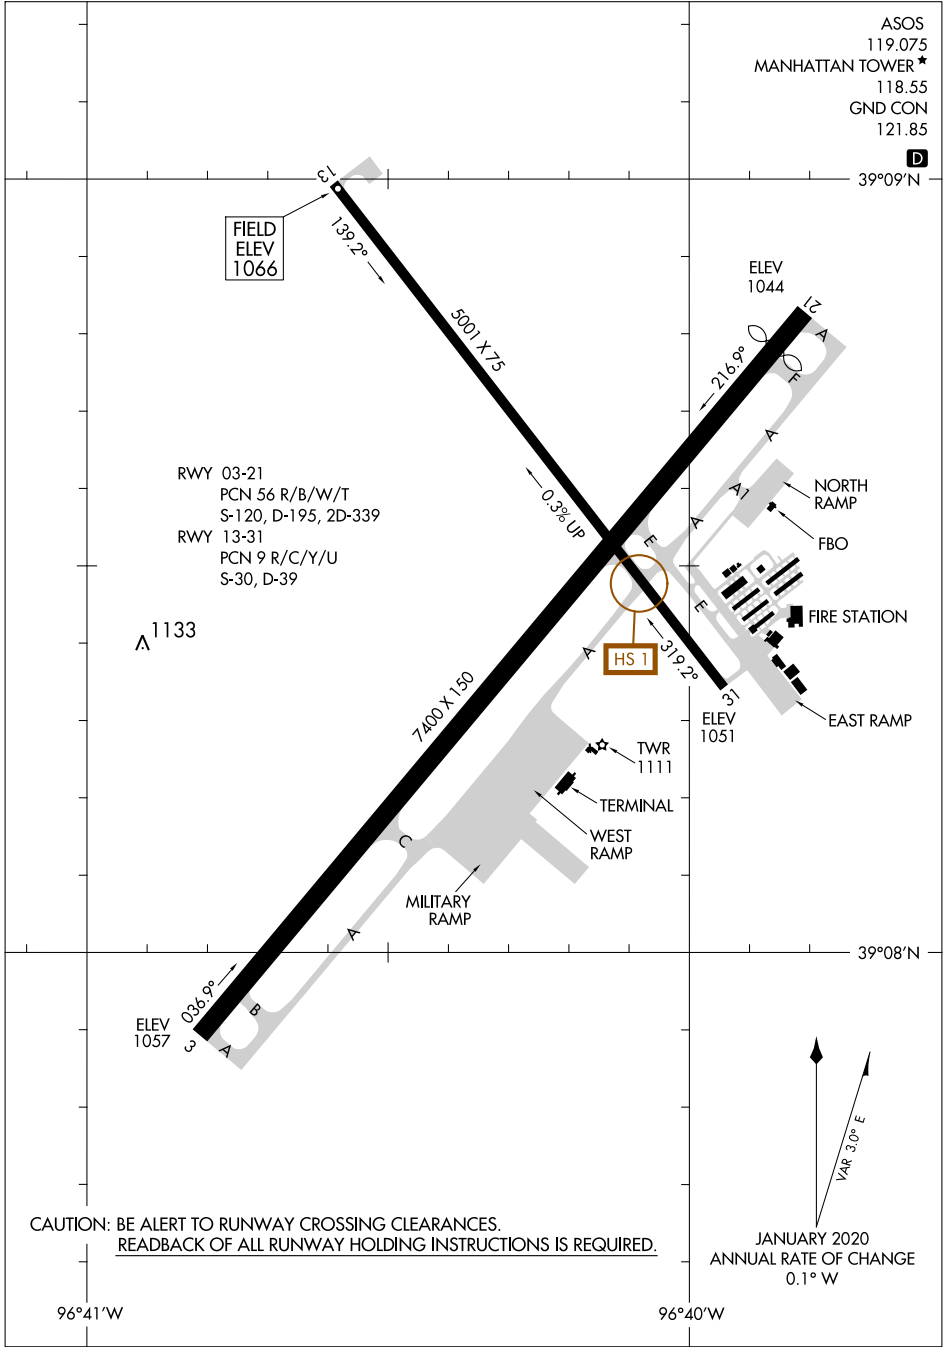

AIRPORT DIAGRAM

AL-5241 (FAA)

MANHATTAN RGNL (MHK)
MANHATTAN, KANSAS

NC-2, 28 NOV 2024 to 26 DEC 2024

NC-2, 28 NOV 2024 to 26 DEC 2024

ASOS
119.075
MANHATTAN TOWER *
118.55
GND CON
121.85

RWY 03-21
PCN 56 R/B/W/T
S-120, D-195, 2D-339
RWY 13-31
PCN 9 R/C/Y/U
S-30, D-39

CAUTION: BE ALERT TO RUNWAY CROSSING CLEARANCES.
READBACK OF ALL RUNWAY HOLDING INSTRUCTIONS IS REQUIRED.

↑
↑
VAR 3.0° E
JANUARY 2020
ANNUAL RATE OF CHANGE
0.1° W

AIRPORT DIAGRAM

MANHATTAN, KANSAS
MANHATTAN RGNL (MHK)