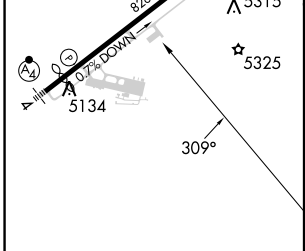

APP CRS 309°	Rwy Idg TDZE Apt Elev	N/A N/A 5102
------------------------	-----------------------------	---

RNAV (GPS)-B

YELLOWSTONE RGNL (COD)

RNP APCH.	MISSED APPROACH: Climb to 6200 then climbing right turn to 8000 direct OLOWOR and hold.
-----------	---

AWOS-3PT 135.075	SALT LAKE CENTER 127.75 351.9	UNICOM 122.8 (CTAF) 0
----------------------------	---	---------------------------------

REIL Rwys 4 and 22 0	HIRL Rwy 4-22 0	CATEGORY	A	B	C	D
		C CIRCLING	6160-1¼ 1058 (1100-1¼)	6160-1½ 1058 (1100-1½)	6160-3 1058 (1100-3)	6940-3 1838 (1900-3)