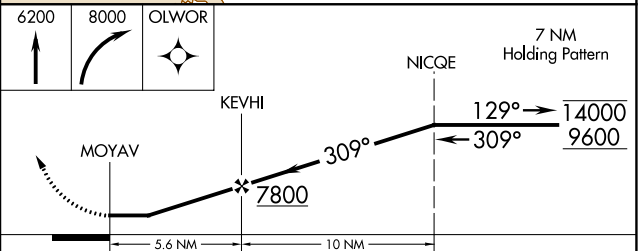

APP CRS 309°	Rwy Idg TDZE Apt Elev	N/A N/A 5102
------------------------	-----------------------------	---

RNAV (GPS)-B

YELLOWSTONE RGNL (COD)

RNP APCH.	MISSED APPROACH: Climb to 6200 then climbing right turn to 8000 direct OLOWOR and hold.
-----------	---

AWOS-3PT 135.075	SALT LAKE CENTER 127.75 351.9	UNICOM 122.8 (CTAF) 0
----------------------------	---	---------------------------------

REIL Rwys 4 and 22 0	HIRL Rwy 4-22 0	CATEGORY	A	B	C	D
		C CIRCLING	6160-1¼ 1058 (1100-1¼)	6160-1½ 1058 (1100-1½)	6160-3 1058 (1100-3)	6940-3 1838 (1900-3)