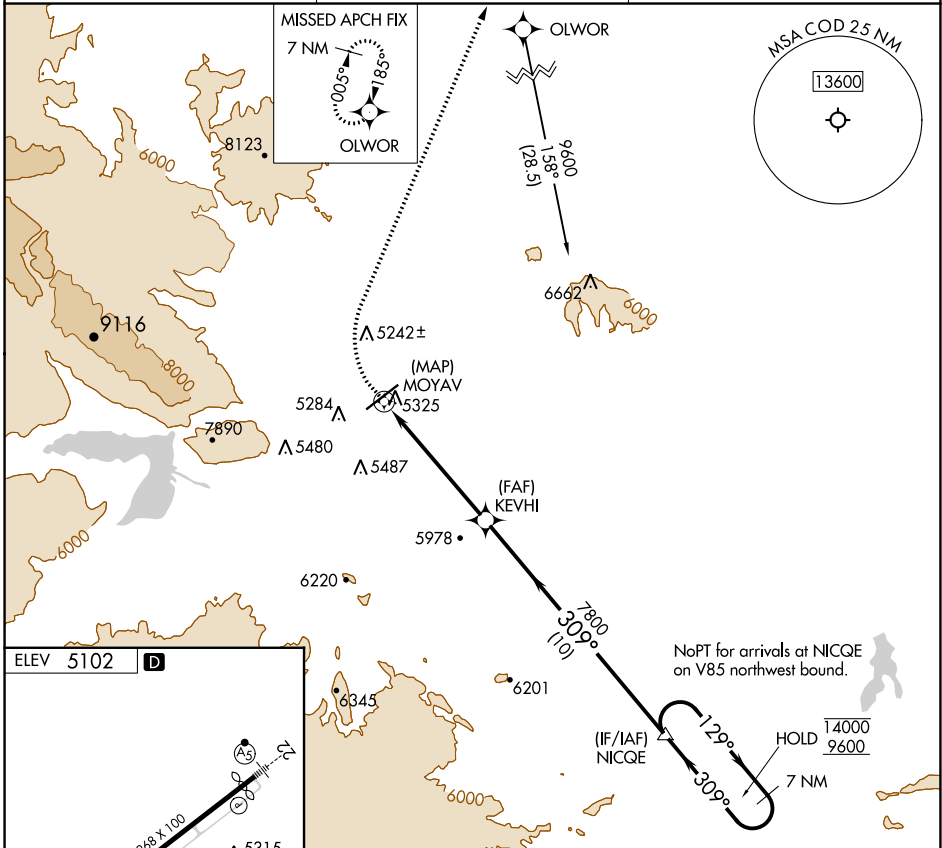

APP CRS 309°	Rwy Idg TDZE Apt Elev	N/A N/A 5102
------------------------	-----------------------------	---

RNAV (GPS)-B

YELLOWSTONE RGNL (COD)

RNP APCH.	MISSED APPROACH: Climb to 6200 then climbing right turn to 8000 direct OLOWOR and hold.
-----------	---

AWOS-3PT 135.075	SALT LAKE CENTER 127.75 351.9	UNICOM 122.8 (CTAF) 0
----------------------------	---	---------------------------------

REIL Rwys 4 and 22 0	HIRL Rwy 4-22 0	CATEGORY	A	B	C	D
		C CIRCLING	6160-1¼ 1058 (1100-1¼)	6160-1½ 1058 (1100-1½)	6160-3 1058 (1100-3)	6940-3 1838 (1900-3)

NW-1, 28 NOV 2024 to 26 DEC 2024

NW-1, 28 NOV 2024 to 26 DEC 2024