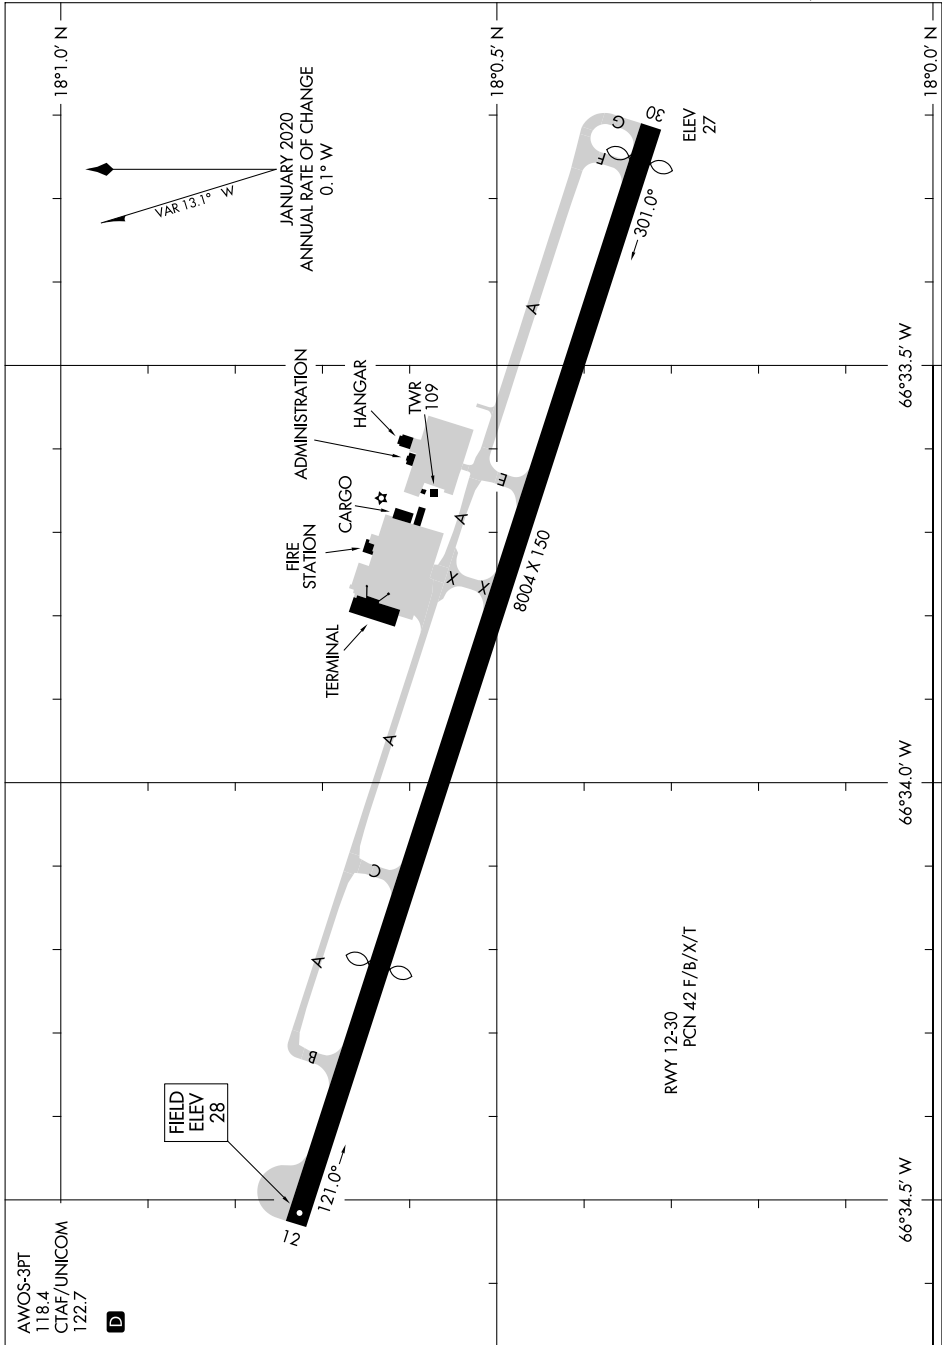

AIRPORT DIAGRAM

AL-5248 (FAA)

MERCEDITA (PSE) (TJPS)
PONCE, PUERTO RICO

SE-3, 28 NOV 2024 to 26 DEC 2024

SE-3, 28 NOV 2024 to 26 DEC 2024

AWOS-3PT
118.4
CTAF/UNICOM
122.7

AIRPORT DIAGRAM

PONCE, PUERTO RICO
MERCEDITA (PSE) (TJPS)