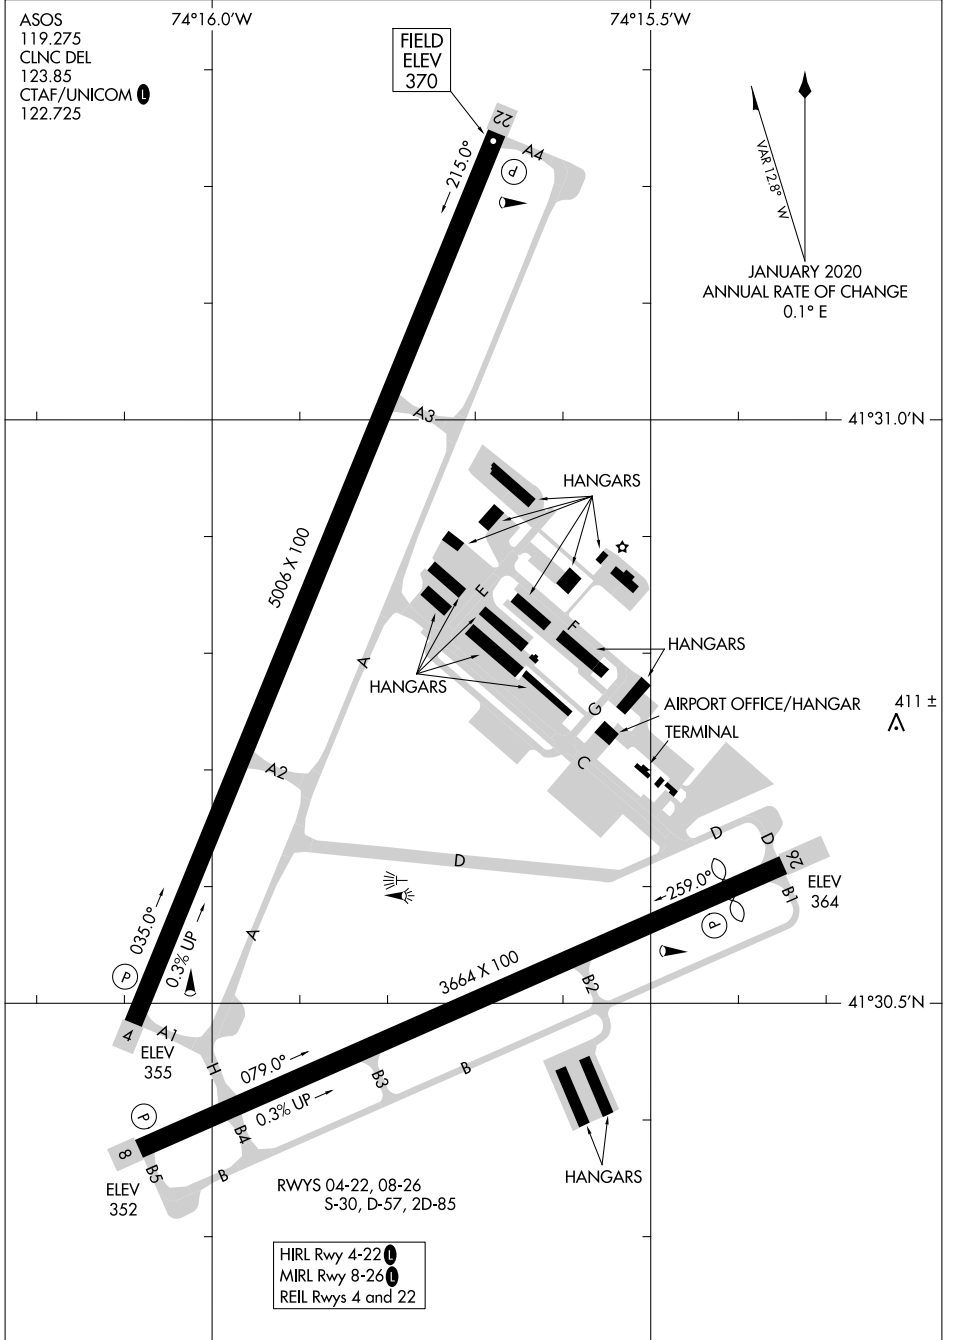

24025

AIRPORT DIAGRAM

AL-5264 (FAA)

ORANGE COUNTY (MGJ)
MONTGOMERY, NEW YORK

AIRPORT DIAGRAM
24025

MONTGOMERY, NEW YORK
ORANGE COUNTY (MGJ)