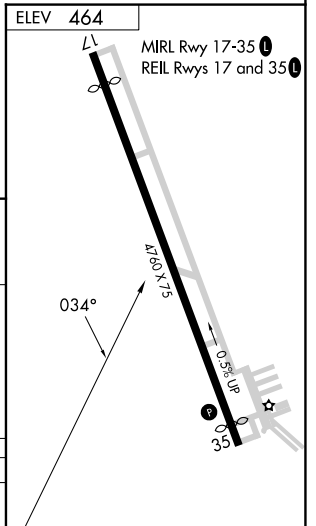

CATEGORY	A	B	C	D
C CIRCLING	1400-1¼	936 (1000-1¼)	NA