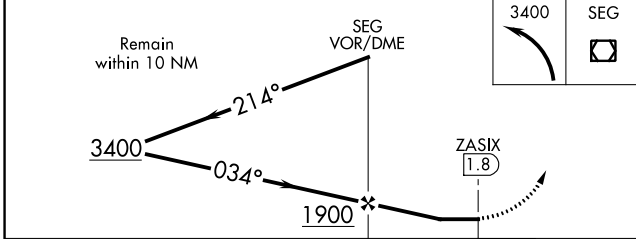

CATEGORY	A	B	C	D
C CIRCLING	1400-1¼	936 (1000-1¼)	NA