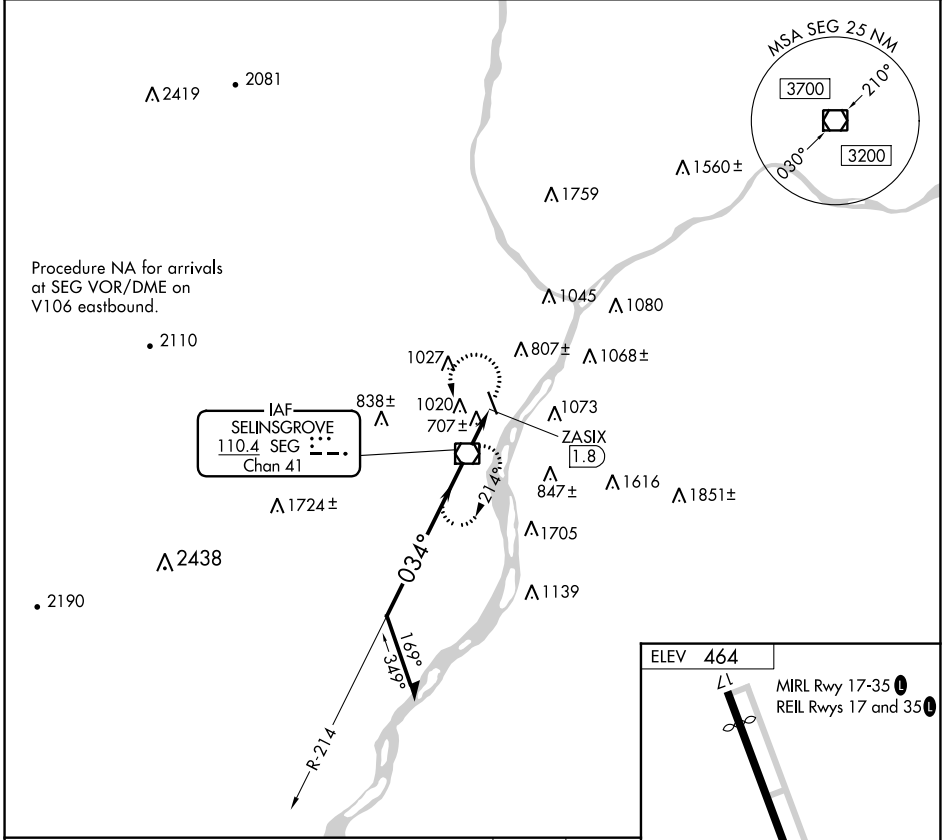

VOR/DME SEG 110.4 Chan 41	APP CRS 034°	Rwy Idg TDZE Apt Elev	N/A N/A 464
---	------------------------	-----------------------------	--

VOR-A
PENN VALLEY (SEG)

<p>⚠ Circling to Rwy 17 NA at night. When Circling to Rwy 35 at night, operational VGSI required, remain on or above VGSI glidepath until threshold.</p> <p>❄ -15°C</p>	<p>MISSED APPROACH: Climbing left turn to 3400 direct SEG VOR/DME and hold, continue climb-in-hold to 3400.</p>
---	---

ASOS 123.975	HARRISBURG APP CON 118.25 269.45	UNICOM 122.7 (CTAF) 0
------------------------	--	---------------------------------

NE-4, 28 NOV 2024 to 26 DEC 2024

NE-4, 28 NOV 2024 to 26 DEC 2024

CATEGORY	A	B	C	D
C CIRCLING	1400-1¼	936 (1000-1¼)	NA	