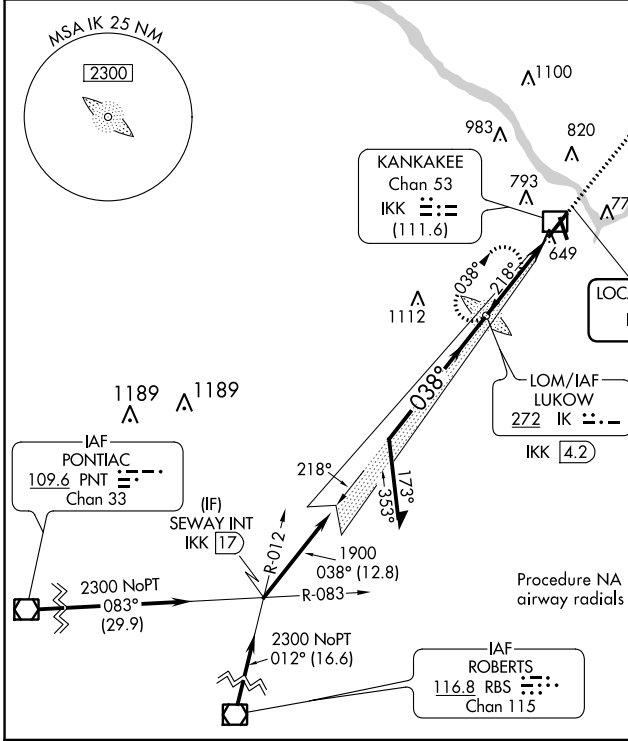

LOC I- <b>IKK</b> <b>108.7</b>	APP CRS <b>038°</b>	Rwy ldg TDZE Apt Elev	<b>5981</b> <b>624</b> <b>630</b>
-----------------------------------	------------------------	-----------------------------	---

# ILS or LOC RWY 4

GREATER KANKAKEE (IKK)

ADF required.		MALSR	MISSED APPROACH: Climb to 2300 then right turn direct LUKOW LOM and hold.
<p>⚠ Circling to Rwy 16, 34 NA at night.                  ⚠ For inop ALS, increase S-LOC 4 Cat C/D visibility to ¾ SM.</p>			
AWOS-3 <b>128.475</b>	CHICAGO CENTER <b>132.5 284.7</b>	UNICOM <b>123.0 (CTAF) 0</b>	

CATEGORY	A	B	C	D
S-ILS 4	824-½ 200 (200-½)			
S-LOC 4	920-½ 296 (300-½)	920-¾ 296 (300-¾)		
CIRCLING	1080-1 450 (500-1)	1100-1 470 (500-1)	1140-1½ 510 (600-1½)	1340-2¼ 710 (800-2¼)

EC-3, 28 NOV 2024 to 26 DEC 2024