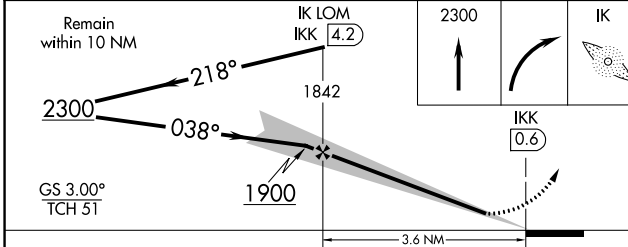

# ILS or LOC RWY 4

GREATER KANKAKEE (IKK)

ADF required.		MALSR	MISSED APPROACH: Climb to 2300 then right turn direct LUKOW LOM and hold.
<p>⚠ Circling to Rwy 16, 34 NA at night.                  ⚠ For inop ALS, increase S-LOC 4 Cat C/D visibility to ¾ SM.</p>			
AWOS-3 <b>128.475</b>	CHICAGO CENTER <b>132.5 284.7</b>	UNICOM <b>123.0 (CTAF) 0</b>	

CATEGORY	A	B	C	D
S-ILS 4	824-½ 200 (200-½)			
S-LOC 4	920-½ 296 (300-½)	920-¾ 296 (300-¾)		
CIRCLING	1080-1 450 (500-1)	1100-1 470 (500-1)	1140-1½ 510 (600-1½)	1340-2¼ 710 (800-2¼)

EC-3, 28 NOV 2024 to 26 DEC 2024