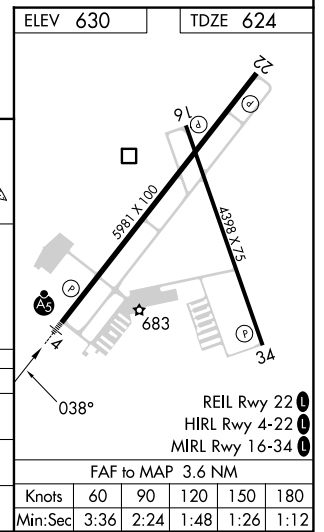

LOC I- <b>IKK</b> <b>108.7</b>	APP CRS <b>038°</b>	Rwy ldg TDZE Apt Elev	<b>5981</b> <b>624</b> <b>630</b>
-----------------------------------	------------------------	-----------------------------	---

# ILS or LOC RWY 4

GREATER KANKAKEE (IKK)

ADF required.		MALSR	MISSED APPROACH: Climb to 2300 then right turn direct LUKOW LOM and hold.
<p>⚠ Circling to Rwy 16, 34 NA at night.                  ⚠ For inop ALS, increase S-LOC 4 Cat C/D visibility to ¾ SM.</p>			
AWOS-3 <b>128.475</b>	CHICAGO CENTER <b>132.5 284.7</b>	UNICOM <b>123.0 (CTAF) 0</b>	

CATEGORY	A	B	C	D
S-ILS 4	824-½ 200 (200-½)			
S-LOC 4	920-½ 296 (300-½)	920-¾ 296 (300-¾)		
CIRCLING	1080-1 450 (500-1)	1100-1 470 (500-1)	1140-1½ 510 (600-1½)	1340-2¼ 710 (800-2¼)

EC-3, 28 NOV 2024 to 26 DEC 2024