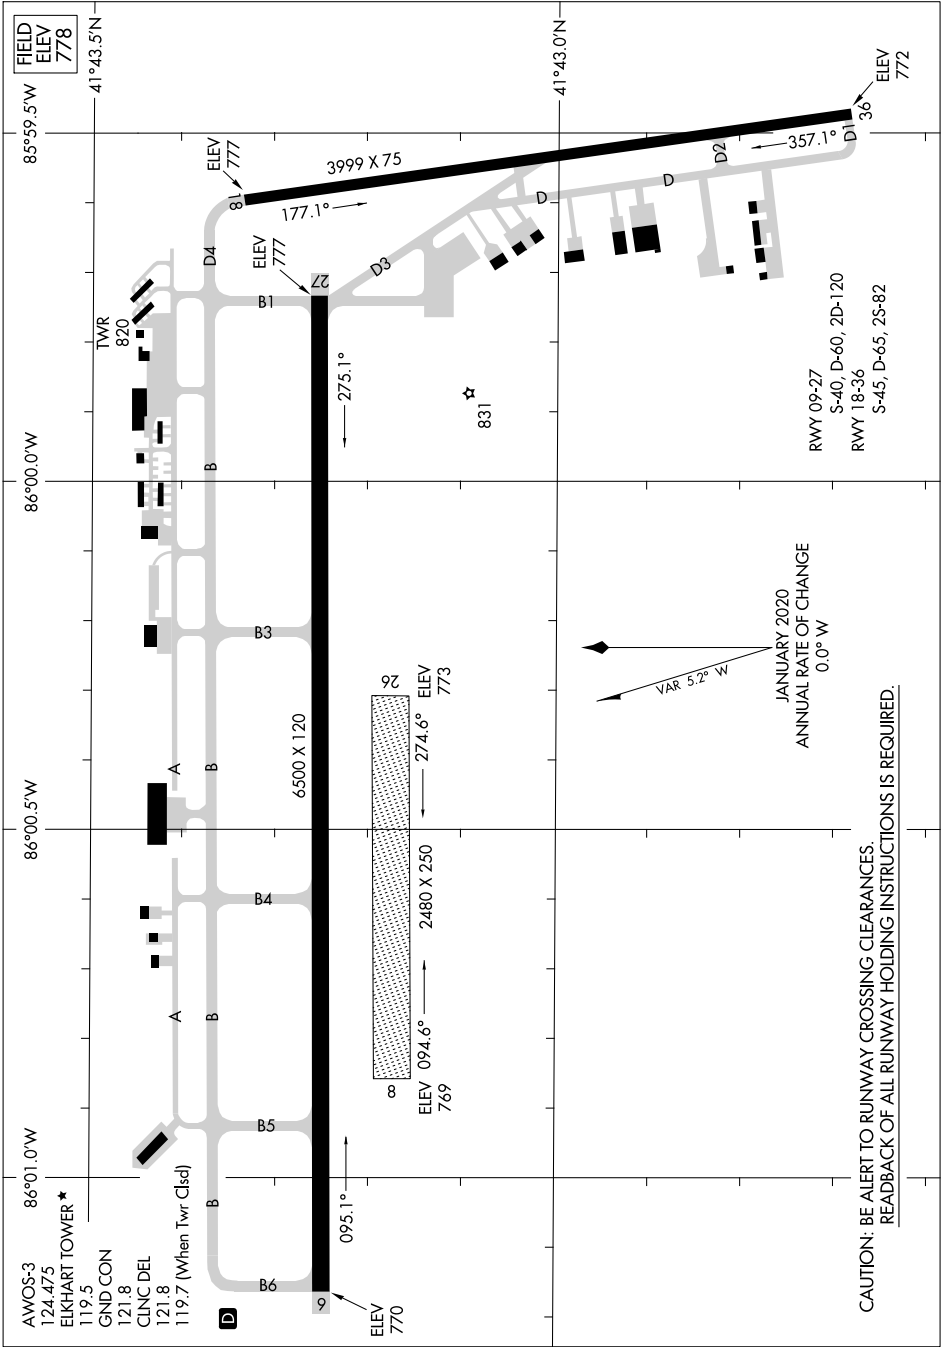

# AIRPORT DIAGRAM

AL-5287 (FAA)

ELKHART MUNI (EKM)  
ELKHART, INDIANA

EC-2, 28 NOV 2024 to 26 DEC 2024

EC-2, 28 NOV 2024 to 26 DEC 2024

# AIRPORT DIAGRAM

ELKHART, INDIANA  
ELKHART MUNI (EKM)