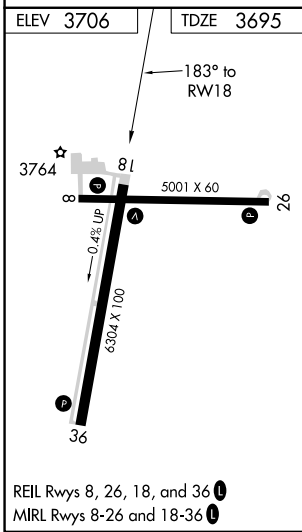

WAAS CH 86613 W18A	APP CRS 183°	Rwy Idg TDZE Apt Elev	6304 3695 3706
--	------------------------	-----------------------------	---

RNAV (GPS) RWY 18

SOUTHEAST COLORADO RGNL (L.A.A)

RNP APCH.	MISSED APPROACH: Climb to 6200 direct IHIYO and hold.
<p>▼ For uncompensated Baro-VNAV systems, LNAV/VNAV NA below -22°C or above 54°C.</p> <p>▲</p>	

ASOS 135.625	DENVER CENTER 133.4 377.175	UNICOM 122.8 (CTAF) 1
------------------------	---------------------------------------	---------------------------------

CATEGORY	A	B	C	D
LPV DA	3945-1 250 (300-1)			
LNAV/VNAV DA	4014-1¼ 319 (400-1¼)			
LNAV MDA	4260-1	565 (600-1)	4260-1½	565 (600-1½)