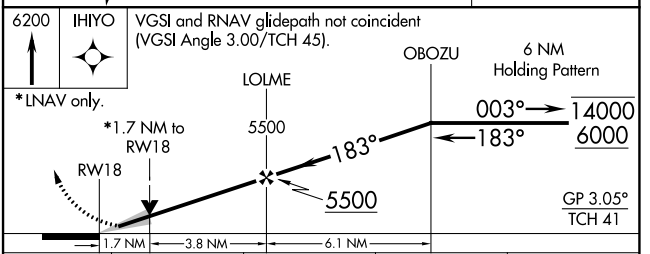

WAAS CH 86613 W18A	APP CRS 183°	Rwy Idg TDZE Apt Elev	6304 3695 3706
--	------------------------	-----------------------------	---

RNAV (GPS) RWY 18

SOUTHEAST COLORADO RGNL (L.A.A)

RNP APCH.	MISSED APPROACH: Climb to 6200 direct IHIYO and hold.
<p>▼ For uncompensated Baro-VNAV systems, LNAV/VNAV NA below -22°C or above 54°C.</p> <p>▲</p>	

ASOS 135.625	DENVER CENTER 133.4 377.175	UNICOM 122.8 (CTAF) 1
------------------------	---------------------------------------	---------------------------------

CATEGORY	A	B	C	D
LPV DA	3945-1 250 (300-1)			
LNAV/VNAV DA	4014-1¼ 319 (400-1¼)			
LNAV MDA	4260-1	565 (600-1)	4260-1½	565 (600-1½)