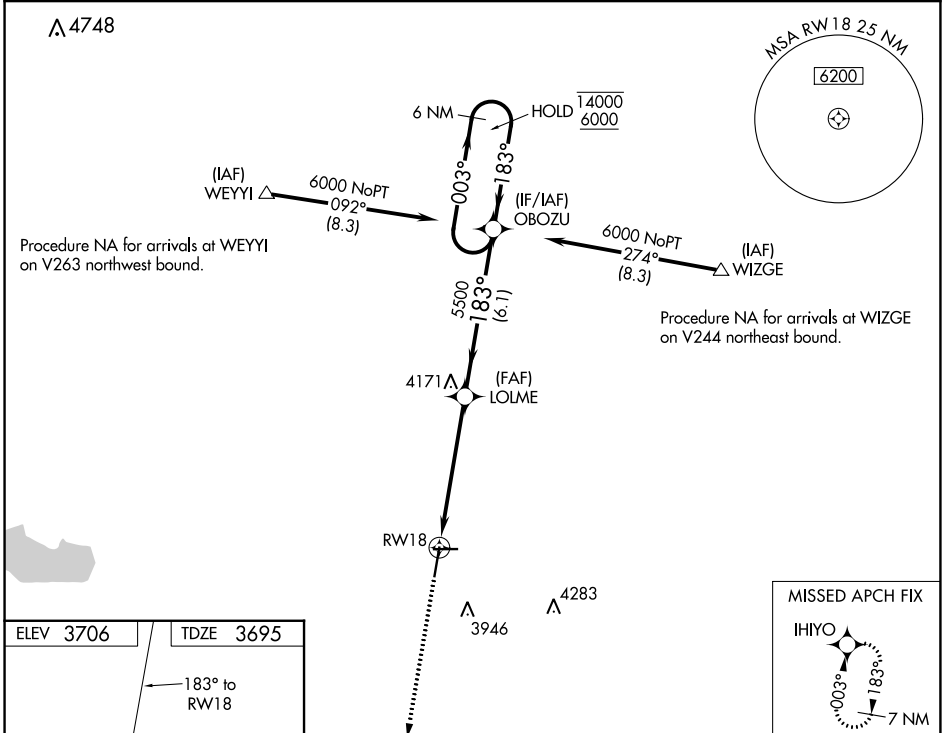

WAAS CH 86613 W18A	APP CRS 183°	Rwy Idg TDZE Apt Elev	6304 3695 3706
--	------------------------	-----------------------------	---

RNAV (GPS) RWY 18

SOUTHEAST COLORADO RGNL (L.A.A)

RNP APCH.	MISSED APPROACH: Climb to 6200 direct IHIYO and hold.
<p>▼ For uncompensated Baro-VNAV systems, LNAV/VNAV NA below -22°C or above 54°C.</p> <p>▲</p>	

ASOS 135.625	DENVER CENTER 133.4 377.175	UNICOM 122.8 (CTAF) 1
------------------------	---------------------------------------	---------------------------------

CATEGORY	A	B	C	D
LPV DA	3945-1 250 (300-1)			
LNAV/VNAV DA	4014-1¼ 319 (400-1¼)			
LNAV MDA	4260-1	565 (600-1)	4260-1½	565 (600-1½)

SW-1, 28 NOV 2024 to 26 DEC 2024

SW-1, 28 NOV 2024 to 26 DEC 2024