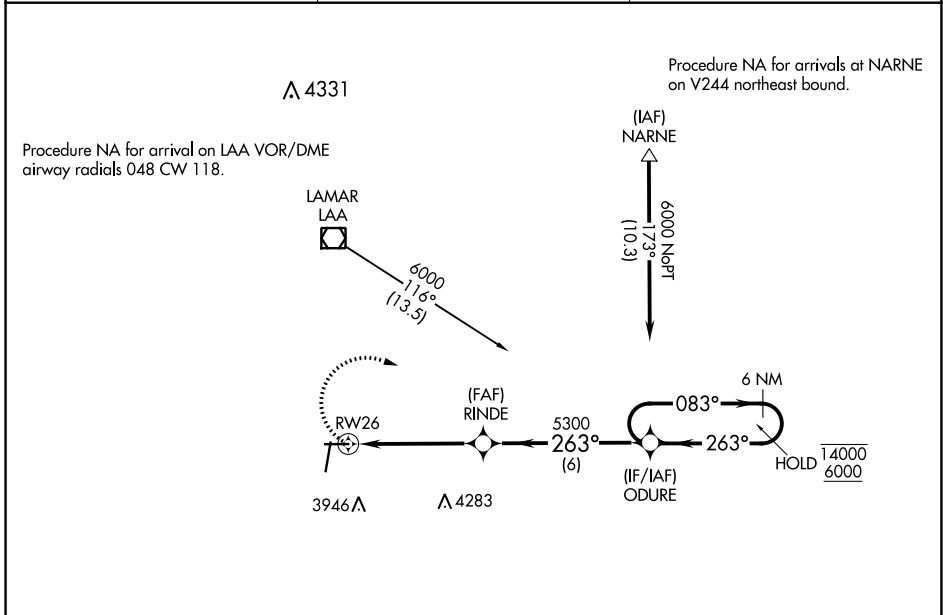

APP CRS <b>263°</b>	Rwy Idg TDZE Apt Elev	<b>5001</b> <b>3689</b> <b>3706</b>
------------------------	-----------------------------	---

# RNAV (GPS) RWY 26

SOUTHEAST COLORADO RGNL (L.A.A)

RNP APCH.	MISSED APPROACH: Climbing right turn to 6000 direct ODURE and hold.
<p>Rwy 26 helicopter visibility reduction below 3/4 SM NA.</p>	

ASOS <b>135,625</b>	DENVER CENTER <b>133.4 377.175</b>	UNICOM <b>122.8 (CTAF) 0</b>
------------------------	---------------------------------------	---------------------------------

SW-1, 28 NOV 2024 to 26 DEC 2024

SW-1, 28 NOV 2024 to 26 DEC 2024