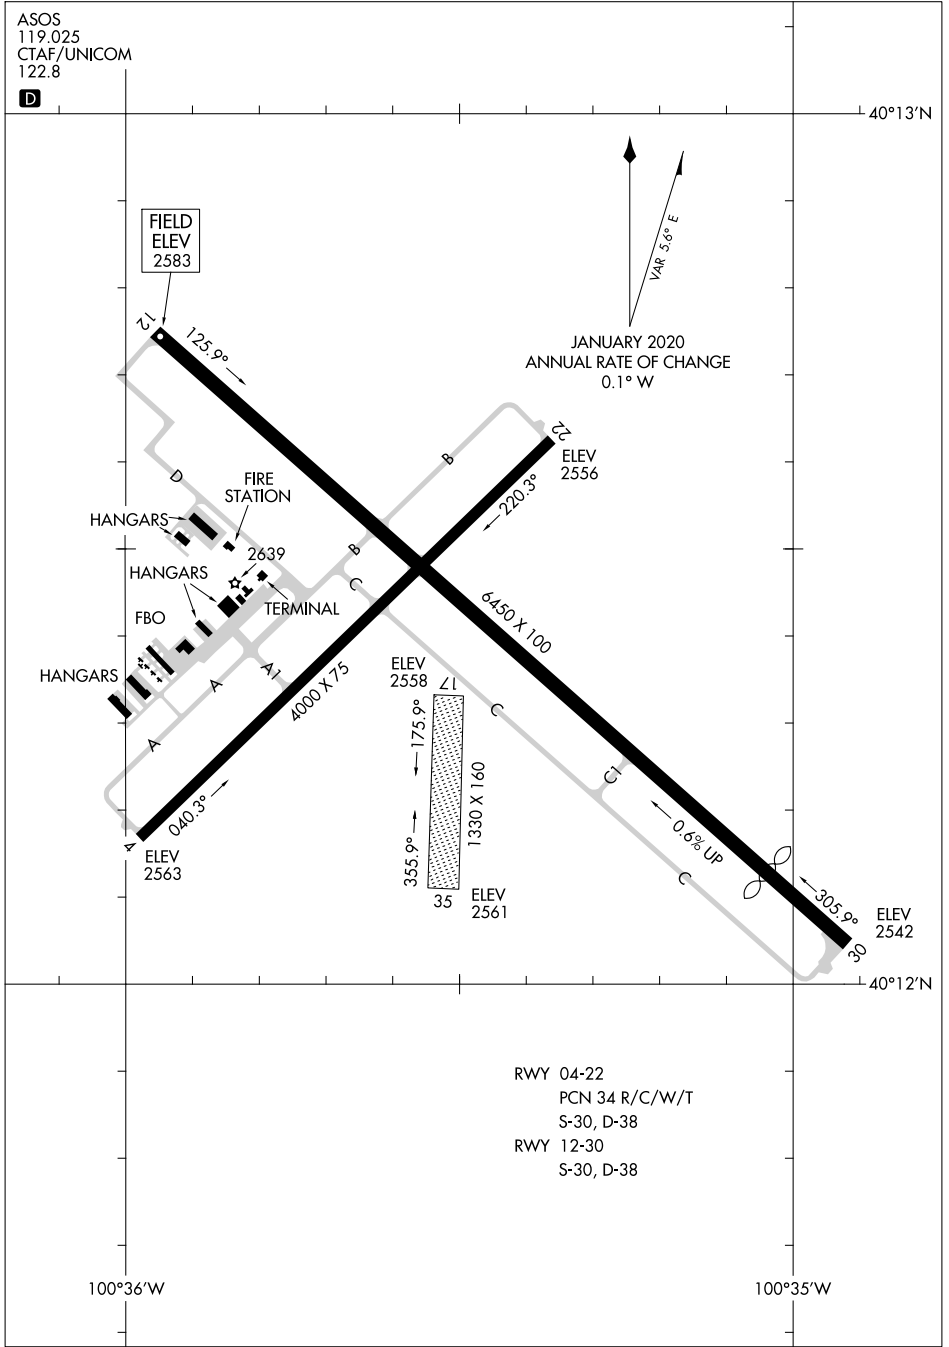

# AIRPORT DIAGRAM

AL-5301 (FAA)

MC COOK BEN NELSON RGNL (MCK)  
MC COOK, NEBRASKA

ASOS  
119.025  
CTAF/UNICOM  
122.8

40°13'N

NC-2, 28 NOV 2024 to 26 DEC 2024

NC-2, 28 NOV 2024 to 26 DEC 2024

RWY 04-22  
PCN 34 R/C/W/T  
S-30, D-38

RWY 12-30  
S-30, D-38

100°36'W

100°35'W

# AIRPORT DIAGRAM

24249

MC COOK, NEBRASKA  
MC COOK BEN NELSON RGNL (MCK)