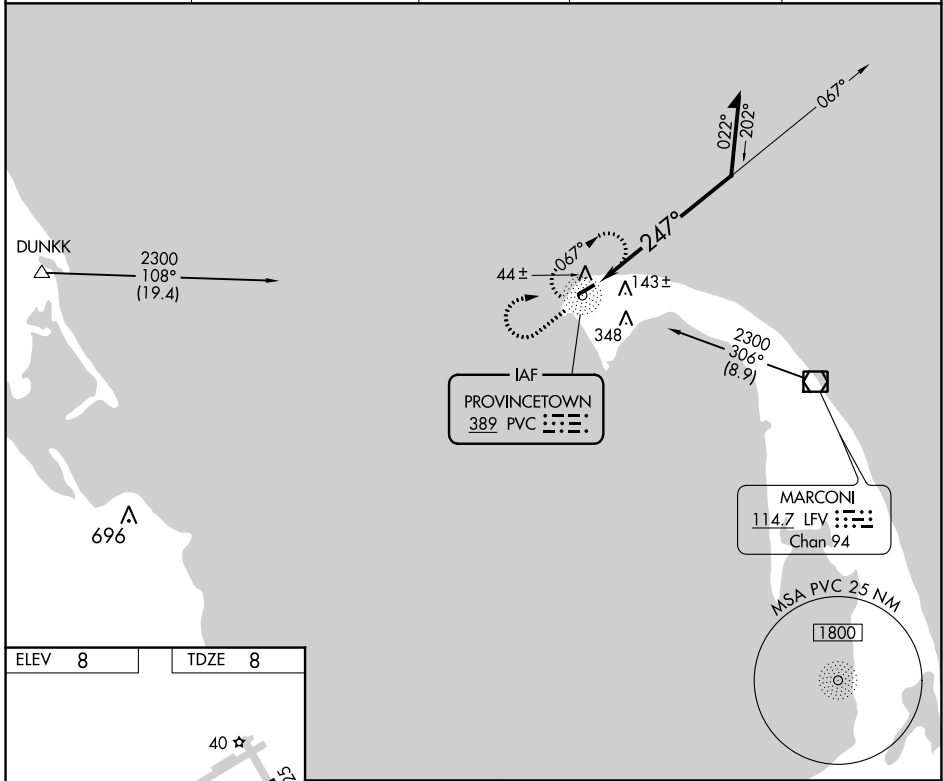

NDB PVC	APP CRS	Rwy Idg	3502
389	247°	TDZE	8
		Apt Elev	8

NDB RWY 25

PROVINCETOWN MUNI (PVC)

⚠ Rwy 25 helicopter visibility reduction below 1 SM NA. Straight-in Rwy 25 NA at night, Circling Rwy 25 NA at night. When local altimeter setting not received, use Hyannis altimeter setting and increase all MDA 80 feet.

MISSED APPROACH: Climb to 800 then climbing right turn to 2300 direct PVC NDB and hold.

AWOS-3PT	BOSTON APP CON	CLNC DEL	UNICOM	
119.275	118.2	120.65	122.8 (CTAF)	122.85 0

CATEGORY	A	B	C	D
S-25	500-1	492 (500-1)		NA
C CIRCLING	500-1	660-1		NA
	492 (500-1)	652 (700-1)		

NE-1, 28 NOV 2024 to 26 DEC 2024

NE-1, 28 NOV 2024 to 26 DEC 2024