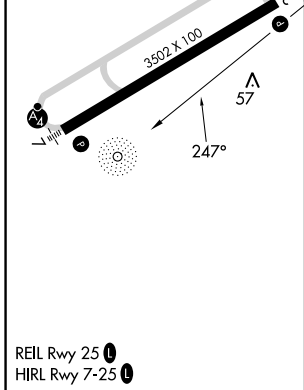

NDB PVC	APP CRS	Rwy Idg	3502
389	247°	TDZE	8
		Apt Elev	8

NDB RWY 25

PROVINCETOWN MUNI (PVC)

⚠ Rwy 25 helicopter visibility reduction below 1 SM NA. Straight-in Rwy 25 NA at night, Circling Rwy 25 NA at night. When local altimeter setting not received, use Hyannis altimeter setting and increase all MDA 80 feet.

MISSED APPROACH: Climb to 800 then climbing right turn to 2300 direct PVC NDB and hold.

AWOS-3PT	BOSTON APP CON	CLNC DEL	UNICOM	
119.275	118.2	120.65	122.8 (CTAF)	122.85 0

CATEGORY	A	B	C	D
S-25	500-1	492 (500-1)		NA
C CIRCLING	500-1	660-1		NA
	492 (500-1)	652 (700-1)		