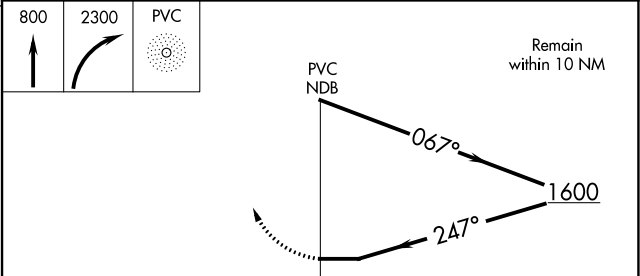

MISSED APPROACH: Climb to 800 then climbing right turn to 2300 direct PVC NDB and hold.

AWOS-3PT	BOSTON APP CON	CLNC DEL	UNICOM	
119.275	118.2	120.65	122.8 (CTAF)	122.85 0

CATEGORY	A	B	C	D
S-25	500-1	492 (500-1)		NA
C CIRCLING	500-1	660-1		NA
	492 (500-1)	652 (700-1)		