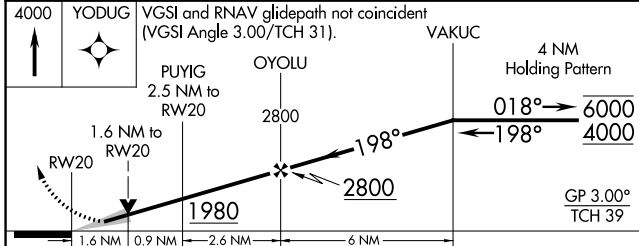

WAAS CH 82528 W20A	APP CRS 198°	Rwy Idg TDZE Apt Elev	5000 1151 1165

RNAV (GPS) RWY 20

ATLANTIC MUNI (AIO)

RNP APCH - GPS.	MISSED APPROACH: Climb to 4000 direct YODUG and hold, continue climb-in-hold to 4000.

AWOS-3 127.825	MINNEAPOLIS CENTER 119.6 290.4	UNICOM 122.7 (CTAF)

CATEGORY	A	B	C	D
LPV DA	1447-1 296 (300-1)			NA
LNAV/VNAV DA	1733-1¾ 582 (600-1¾)			NA
LNAV MDA	1680-1	529 (600-1)	1680-1½ 529 (600-1½)	NA
CIRCLING	1760-1 595 (600-1)	1920-1 755 (800-1)	1920-2¼ 755 (800-2¼)	NA

NC-3, 28 NOV 2024 to 26 DEC 2024

NC-3, 28 NOV 2024 to 26 DEC 2024