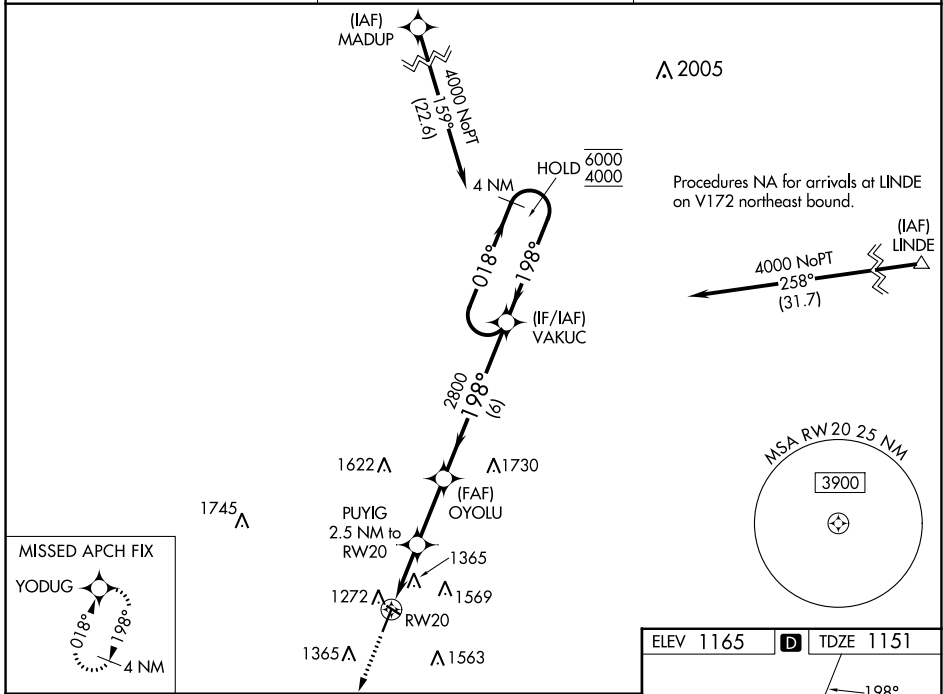

WAAS CH <b>82528</b> <b>W20A</b>	APP CRS <b>198°</b>	Rwy Idg TDZE Apt Elev	<b>5000</b> <b>1151</b> <b>1165</b>
--	------------------------	-----------------------------	---

# RNAV (GPS) RWY 20

ATLANTIC MUNI (AIO)

RNP APCH - GPS.	MISSED APPROACH: Climb to 4000 direct YODUG and hold, continue climb-in-hold to 4000.
-----------------	---

AWOS-3 <b>127.825</b>	MINNEAPOLIS CENTER <b>119.6 290.4</b>	UNICOM <b>122.7 (CTAF)</b>
--------------------------	--	-------------------------------

CATEGORY	A	B	C	D
LPV DA	1447-1 296 (300-1)			NA
LNAV/VNAV DA	1733-1¾ 582 (600-1¾)			NA
LNAV MDA	1680-1	529 (600-1)	1680-1½ 529 (600-1½)	NA
CIRCLING	1760-1 595 (600-1)	1920-1 755 (800-1)	1920-2¼ 755 (800-2¼)	NA

NC-3, 28 NOV 2024 to 26 DEC 2024

NC-3, 28 NOV 2024 to 26 DEC 2024