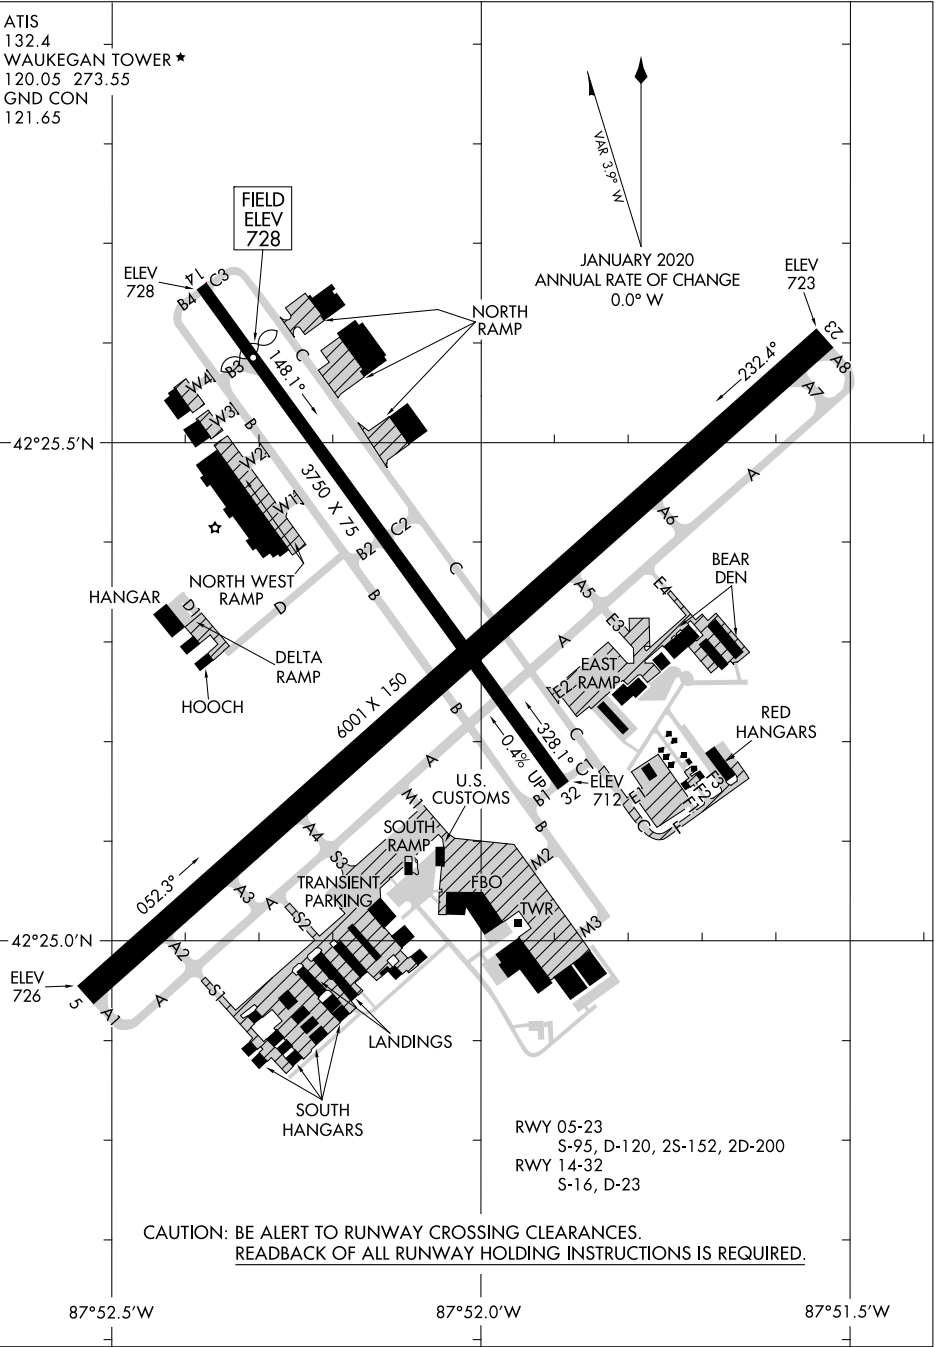

AIRPORT DIAGRAM

AL-5324 (FAA)

WAUKEGAN NTL (UGN)
CHICAGO/WAUKEGAN, ILLINOIS

ATIS
132.4
WAUKEGAN TOWER ★
120.05 273.55
GND CON
121.65

FIELD
ELEV
728

JANUARY 2020
ANNUAL RATE OF CHANGE
0.0° W

EC-3, 28 NOV 2024 to 26 DEC 2024

EC-3, 28 NOV 2024 to 26 DEC 2024

ATIS
132.4
WAUKEGAN TOWER ★
120.05 273.55
GND CON
121.65

FIELD
ELEV
728

JANUARY 2020
ANNUAL RATE OF CHANGE
0.0° W

EC-3, 28 NOV 2024 to 26 DEC 2024

EC-3, 28 NOV 2024 to 26 DEC 2024