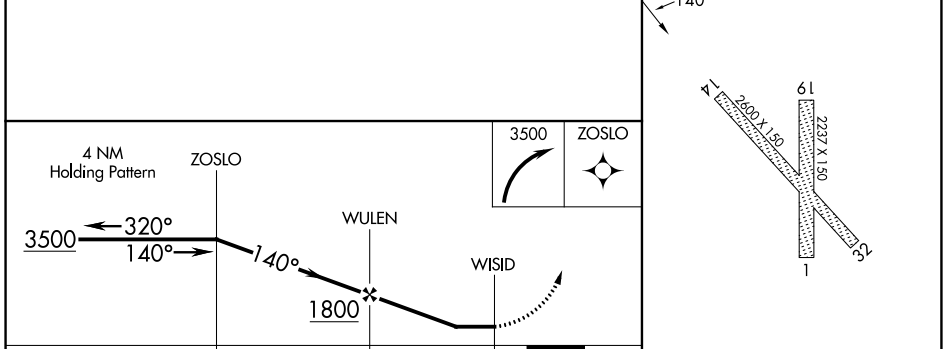

APP CRS	Rwy Idg	N/A
140°	TDZE	N/A
	Apt Elev	250

RNAV (GPS)-A

OKTIBBEHA (M51)

<p>▽ DME/DME RNP-0.3 NA. Procedure NA at night. Use Golden Triangle Rgnl altimeter setting; when not received, use George M Bryan altimeter setting and increase all MDA 20 feet.</p> <p>△ NA</p>	<p>MISSED APPROACH: Climbing right turn 3500 direct ZOSLO and hold.</p>
---	---

<p>GTR AWOS-3PT 126.375</p>	<p>COLUMBUS APP CON ★ 135.6 323.275</p>	<p>UNICOM 122.8 (CTAF)</p>
--	--	---------------------------------------

SC-4, 28 NOV 2024 to 26 DEC 2024

SC-4, 28 NOV 2024 to 26 DEC 2024