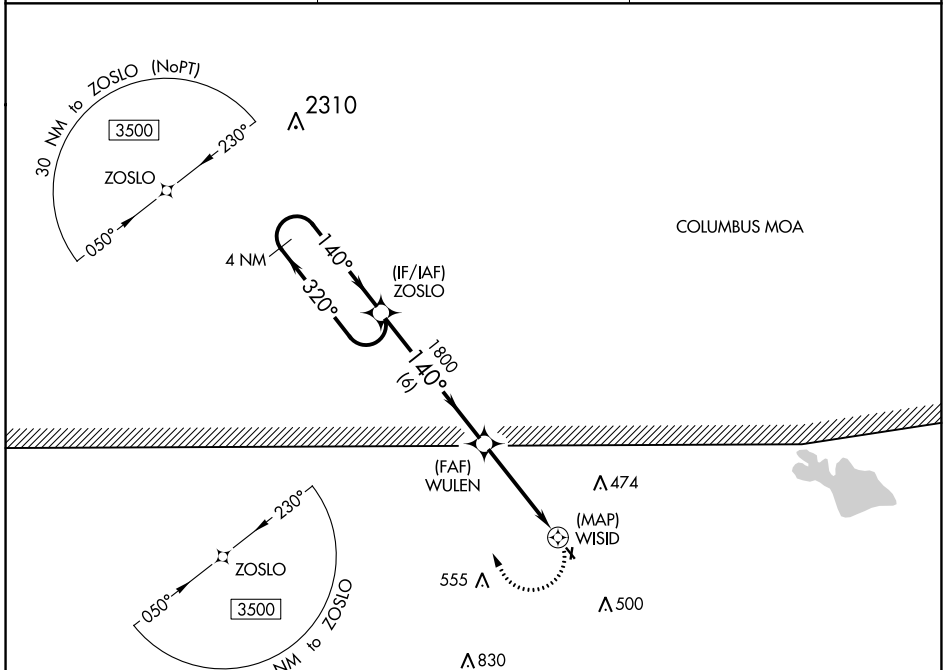

APP CRS	Rwy Idg	N/A
140°	TDZE	N/A
	Apt Elev	250

RNAV (GPS)-A

OKTIBBEHA (M51)

<p>▽ DME/DME RNP-0.3 NA. Procedure NA at night. Use Golden Triangle Rgnl altimeter setting; when not received, use George M Bryan altimeter setting and increase all MDA 20 feet.</p> <p>△ NA</p>	<p>MISSED APPROACH: Climbing right turn 3500 direct ZOSLO and hold.</p>
---	---

<p>GTR AWOS-3PT 126.375</p>	<p>COLUMBUS APP CON ★ 135.6 323.275</p>	<p>UNICOM 122.8 (CTAF)</p>
--	--	---------------------------------------

SC-4, 28 NOV 2024 to 26 DEC 2024

SC-4, 28 NOV 2024 to 26 DEC 2024

CATEGORY	A	B	C	D
C CIRCLING	760-1 510 (600-1)	840-1 590 (600-1)	NA	

RNAV (GPS)-A