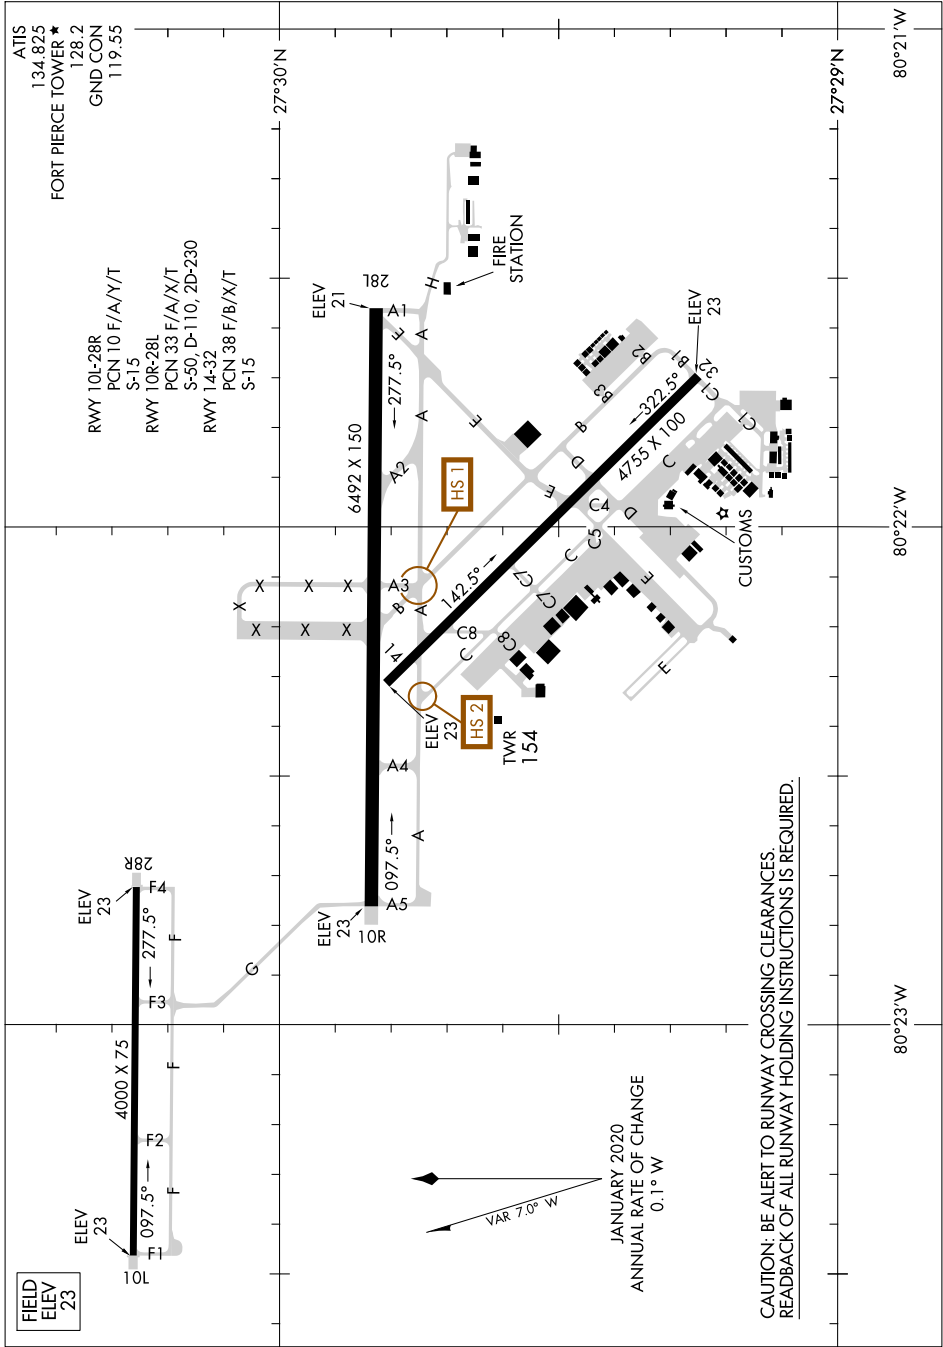

# AIRPORT DIAGRAM

AL-5343 (FAA)

TREASURE COAST INTL (F'PR)  
FORT PIERCE, FLORIDA

SE-3, 28 NOV 2024 to 26 DEC 2024

SE-3, 28 NOV 2024 to 26 DEC 2024

# AIRPORT DIAGRAM

FORT PIERCE, FLORIDA  
TREASURE COAST INTL (F'PR)

CAUTION: BE ALERT TO RUNWAY CROSSING CLEARANCES.  
READBACK OF ALL RUNWAY HOLDING INSTRUCTIONS IS REQUIRED.