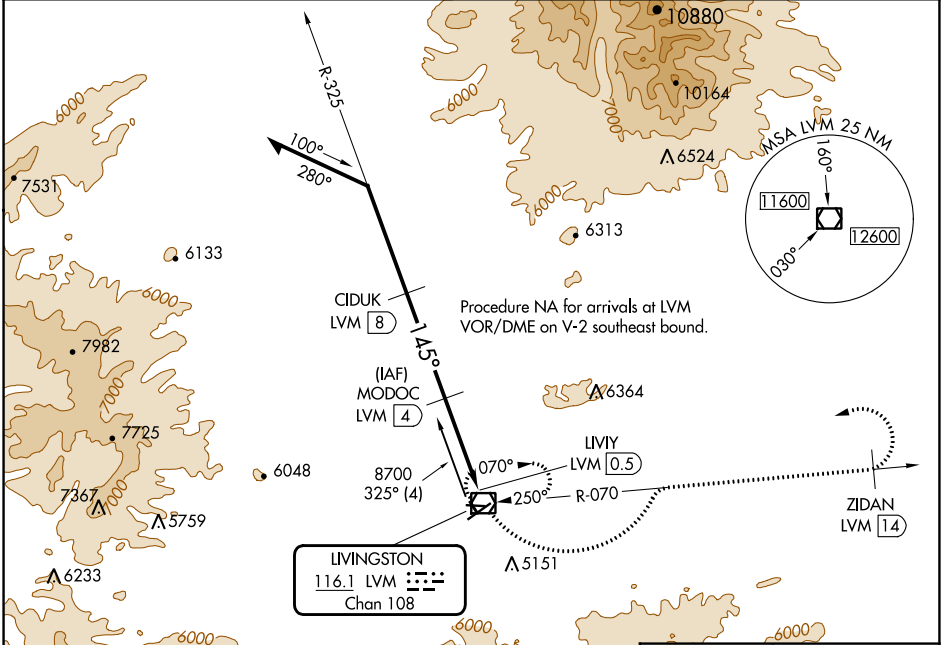

VOR/DME LVM 116.1 Chan 108	APP CRS 145°	Rwy Idg TDZE Apt Elev 4659	N/A N/A
--	------------------------	--	--------------------------

VOR/DME-B MISSION FLD (LVM)

⚠ Circling NA for Cats C southeast of Rwy 4-22.
⚠ Circling NA to Rwy's 8-26 and 13-31.
⚠ -29°C

MISSED APPROACH: Climbing left turn to 9900 via LVM VOR/DME R-070 to ZIDAN/14 DME and left turn direct LVM VOR/DME and hold.

ASOS 135.275	BIG SKY APP CON ★ 119.55 235.775	UNICOM 123.0 (CTAF)
------------------------	--	-------------------------------

Remain within 12 NM	MODOC LVM 4	9900 LVM R-070	ZIDAN LVM 14	LVM
8700	CIDUK LVM 8	10000		
7400			LIVIY LVM 0.5	
6300				
	4 NM	3.5 NM		

CATEGORY	A	B	C	D
CIRCLING	5540-1¼	881 (900-1¼)	5540-2¾ 881 (900-2¾)	NA

REIL Rwy 22
MIRL Rwy 4-22

NW-1, 28 NOV 2024 to 26 DEC 2024

NW-1, 28 NOV 2024 to 26 DEC 2024