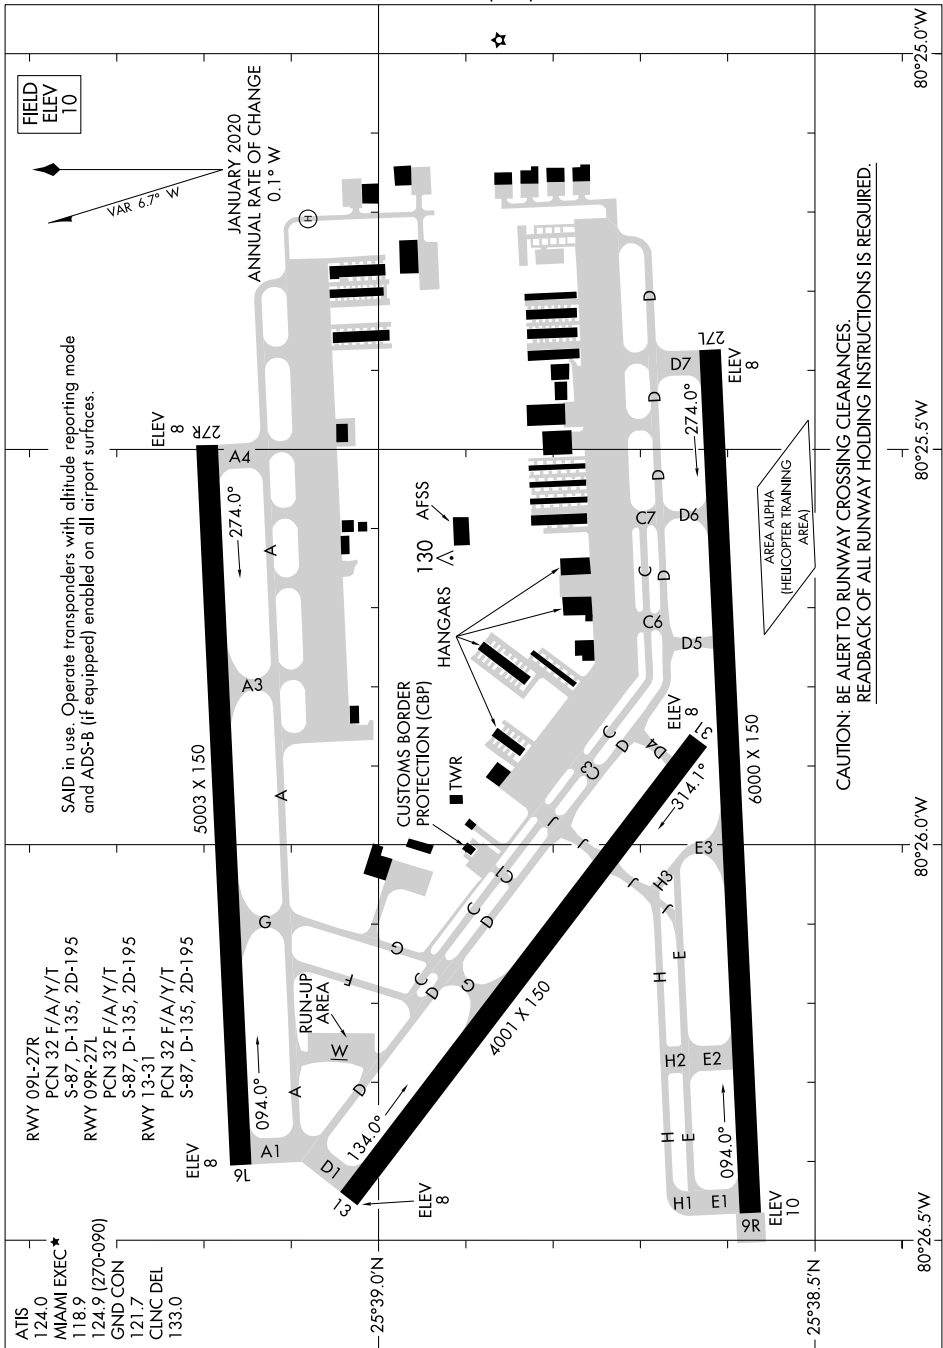

# AIRPORT DIAGRAM

AL-5349 (FAA)

MIAMI EXEC (TMB)  
MIAMI, FLORIDA

SE-3, 28 NOV 2024 to 26 DEC 2024

CAUTION: BE ALERT TO RUNWAY CROSSING CLEARANCES.  
READBACK OF ALL RUNWAY HOLDING INSTRUCTIONS IS REQUIRED.

# AIRPORT DIAGRAM

MIAMI, FLORIDA  
MIAMI EXEC (TMB)

SE-3, 28 NOV 2024 to 26 DEC 2024