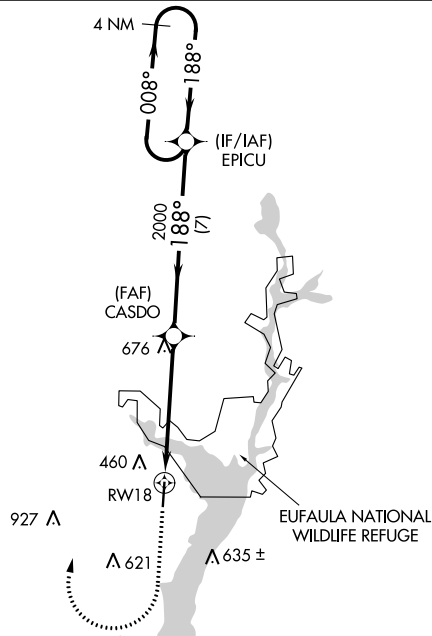

WAAS CH 86723 W18A	APP CRS 188°	Rwy Idg TDZE Apt Elev	5000 285 285
--	------------------------	-----------------------------	---

RNAV (GPS) RWY 18

WEEDON FLD (EUF)

RNP APCH - GPS.			MISSED APPROACH: Climb to 1300 then climbing right turn to 2200 direct EPICU and hold.
ASOS 128.325	ATLANTA APP CON * 125.5 323.1	CLNC DEL 134.25 339.8	UNICOM 122.8 (CTAF) 0

SE-4, 28 NOV 2024 to 26 DEC 2024

SE-4, 28 NOV 2024 to 26 DEC 2024

CATEGORY	A	B	C	D
LPV DA	599-1		314 (400-1)	
LNAV/VNAV DA	706-1¼		421 (500-1¼)	
LNAV MDA	940-1	655 (700-1)	940-1⅞	655 (700-1⅞)
CIRCLING	940-1	655 (700-1)	1060-2¼ 775 (800-2¼)	1060-2½ 775 (800-2½)