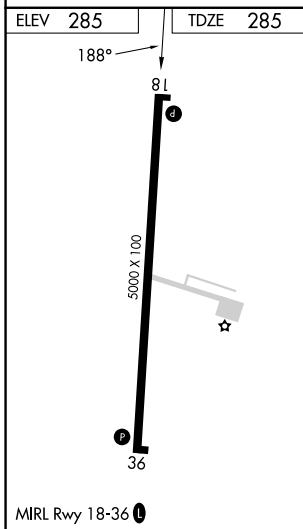

WAAS CH 86723 W18A	APP CRS 188°	Rwy Idg TDZE Apt Elev	5000 285 285
--	------------------------	-----------------------------	---

RNAV (GPS) RWY 18

WEEDON FLD (EUF)

RNP APCH - GPS.			MISSED APPROACH: Climb to 1300 then climbing right turn to 2200 direct EPICU and hold.
ASOS 128.325	ATLANTA APP CON * 125.5 323.1	CLNC DEL 134.25 339.8	UNICOM 122.8 (CTAF) 0

SE-4, 28 NOV 2024 to 26 DEC 2024

SE-4, 28 NOV 2024 to 26 DEC 2024

CATEGORY	A	B	C	D
LPV DA	599-1		314 (400-1)	
LNAV/VNAV DA	706-1¼		421 (500-1¼)	
LNAV MDA	940-1	655 (700-1)	940-1⅞	655 (700-1⅞)
CIRCLING	940-1	655 (700-1)	1060-2¼ 775 (800-2¼)	1060-2½ 775 (800-2½)