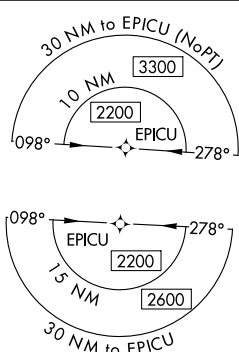

WAAS CH 86723 W18A	APP CRS 188°	Rwy Idg TDZE Apt Elev	5000 285 285
--	------------------------	-----------------------------	---

RNAV (GPS) RWY 18

WEEDON FLD (EUF)

RNP APCH - GPS.			MISSED APPROACH: Climb to 1300 then climbing right turn to 2200 direct EPICU and hold.
ASOS 128.325	ATLANTA APP CON * 125.5 323.1	CLNC DEL 134.25 339.8	UNICOM 122.8 (CTAF) 0

SE-4, 28 NOV 2024 to 26 DEC 2024

SE-4, 28 NOV 2024 to 26 DEC 2024

CATEGORY	A	B	C	D
LPV DA	599-1		314 (400-1)	
LNAV/VNAV DA	706-1¼		421 (500-1¼)	
LNAV MDA	940-1	655 (700-1)	940-1⅞	655 (700-1⅞)
CIRCLING	940-1	655 (700-1)	1060-2¼ 775 (800-2¼)	1060-2½ 775 (800-2½)