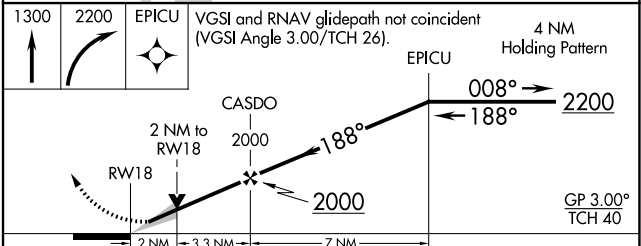

WAAS CH 86723 W18A	APP CRS 188°	Rwy Idg TDZE Apt Elev	5000 285 285
--	------------------------	-----------------------------	---

RNAV (GPS) RWY 18

WEEDON FLD (EUF)

RNP APCH - GPS.			MISSED APPROACH: Climb to 1300 then climbing right turn to 2200 direct EPICU and hold.
ASOS 128.325	ATLANTA APP CON * 125.5 323.1	CLNC DEL 134.25 339.8	UNICOM 122.8 (CTAF) 0

SE-4, 28 NOV 2024 to 26 DEC 2024

SE-4, 28 NOV 2024 to 26 DEC 2024

CATEGORY	A	B	C	D
LPV DA	599-1		314 (400-1)	
LNAV/VNAV DA	706-1¼		421 (500-1¼)	
LNAV MDA	940-1	655 (700-1)	940-1⅞	655 (700-1⅞)
CIRCLING	940-1	655 (700-1)	1060-2¼ 775 (800-2¼)	1060-2½ 775 (800-2½)