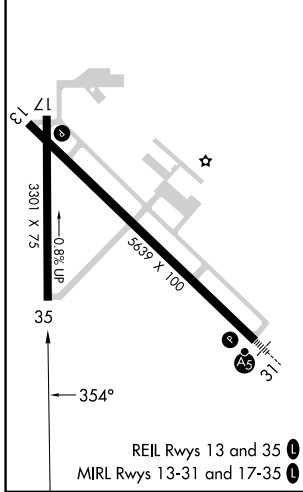

APP CRS	Rwy Idg	3301
354°	TDZE	1182
	Apt Elev	1183

RNAV (GPS) RWY 35

FERGUS FALLS MUNI/EINAR MICKELSON FLD (F^FM)

RNP APCH-GPS.		MISSED APPROACH: Climb to 3000 direct WABIV and via track 326° to PANIC and hold.
AWOS-3PT 119.05	MINNEAPOLIS CENTER 126.1 269.2	UNICOM 122.8 (CTAF) 0

ELEV 1183	TDZE 1182
-----------	-----------

CATEGORY	A	B	C	D
LNAV MDA	1560-1 378 (400-1)			NA
CIRCLING	1640-1 457 (500-1)	1740-1 557 (600-1)	1820-1¾ 637 (700-1¾)	NA

NC-1, 28 NOV 2024 to 26 DEC 2024

NC-1, 28 NOV 2024 to 26 DEC 2024