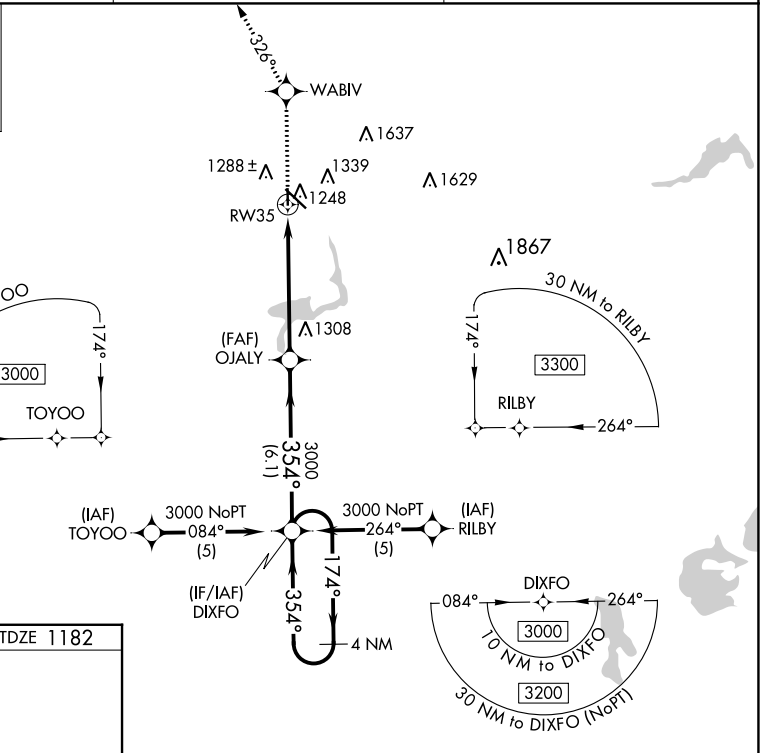

APP CRS	Rwy Idg	3301
354°	TDZE	1182
	Apt Elev	1183

RNAV (GPS) RWY 35

FERGUS FALLS MUNI/EINAR MICKELSON FLD (F^FM)

RNP APCH-GPS.		MISSED APPROACH: Climb to 3000 direct WABIV and via track 326° to PANIC and hold.
AWOS-3PT 119.05	MINNEAPOLIS CENTER 126.1 269.2	UNICOM 122.8 (CTAF) 0

ELEV 1183	TDZE 1182
-----------	-----------

CATEGORY	A	B	C	D
LNAV MDA	1560-1 378 (400-1)			NA
CIRCLING	1640-1 457 (500-1)	1740-1 557 (600-1)	1820-1¾ 637 (700-1¾)	NA

NC-1, 28 NOV 2024 to 26 DEC 2024

NC-1, 28 NOV 2024 to 26 DEC 2024