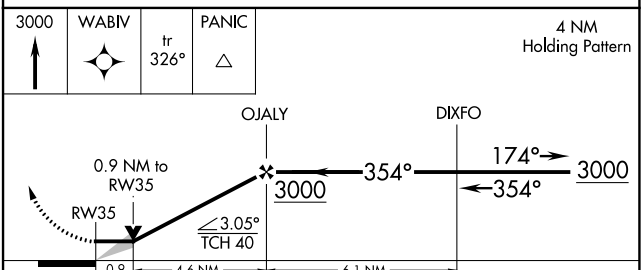

APP CRS	Rwy Idg	3301
354°	TDZE	1182
	Apt Elev	1183

RNAV (GPS) RWY 35

FERGUS FALLS MUNI/EINAR MICKELSON FLD (F^FM)

RNP APCH-GPS.		MISSED APPROACH: Climb to 3000 direct WABIV and via track 326° to PANIC and hold.
AWOS-3PT 119.05	MINNEAPOLIS CENTER 126.1 269.2	UNICOM 122.8 (CTAF) 0

ELEV 1183	TDZE 1182
-----------	-----------

CATEGORY	A	B	C	D
LNAV MDA	1560-1 378 (400-1)			NA
CIRCLING	1640-1 457 (500-1)	1740-1 557 (600-1)	1820-1¾ 637 (700-1¾)	NA

NC-1, 28 NOV 2024 to 26 DEC 2024

NC-1, 28 NOV 2024 to 26 DEC 2024