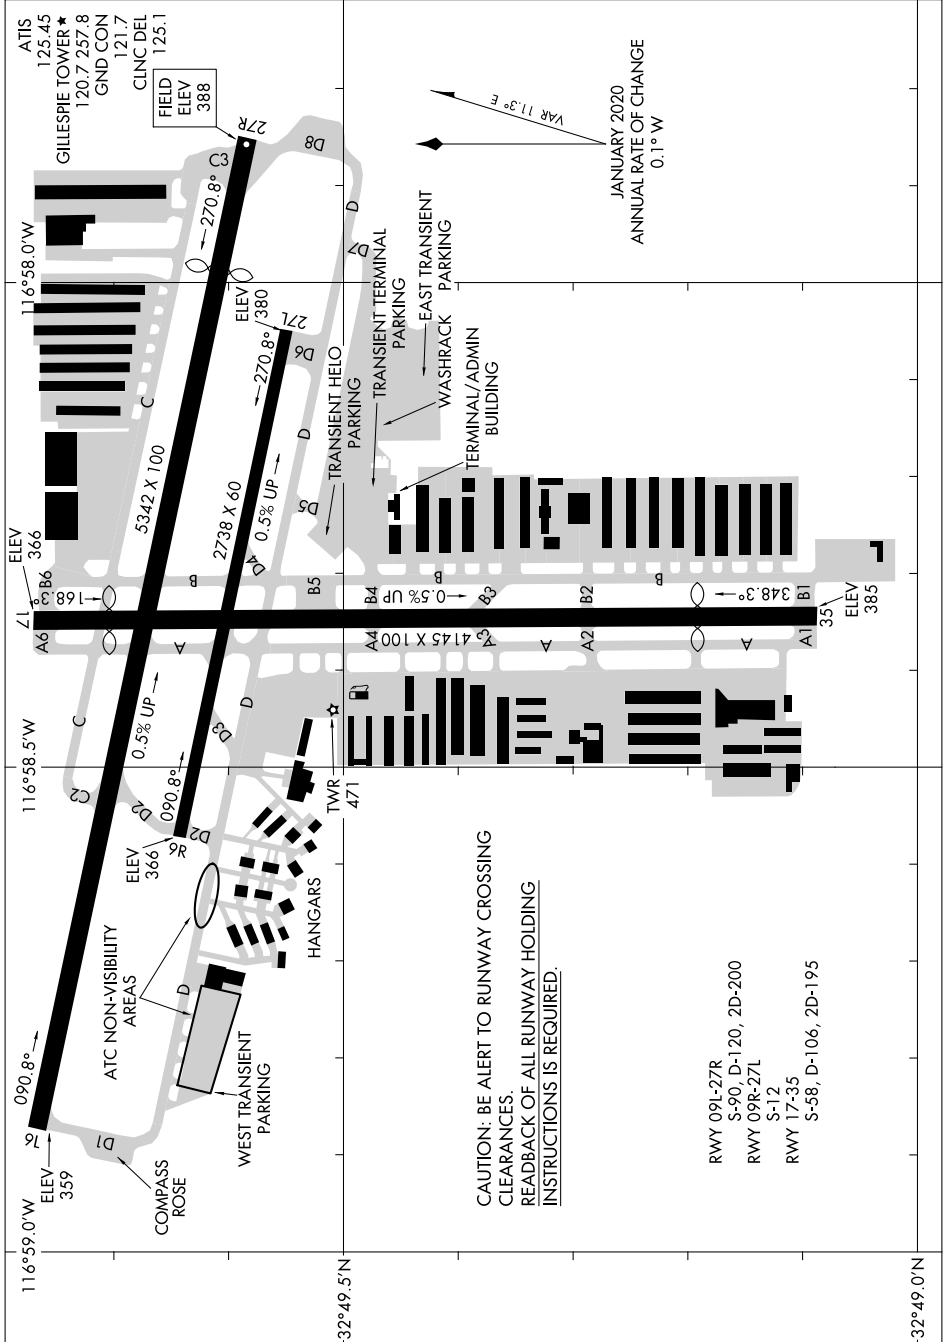

AIRPORT DIAGRAM

AL-5402 (FAA)

GILLESPIE FLD (S/E)E)
SAN DIEGO/EL CAJON, CALIFORNIA

SW-3, 28 NOV 2024 to 26 DEC 2024

SW-3, 28 NOV 2024 to 26 DEC 2024

**CAUTION: BE ALERT TO RUNWAY CROSSING CLEARANCES.
READBACK OF ALL RUNWAY HOLDING INSTRUCTIONS IS REQUIRED.**

- RWY 09L-27R
- S-90, D-120, 2D-200
- RWY 09R-27L
- S-12
- RWY 17-35
- S-58, D-106, 2D-195

AIRPORT DIAGRAM

SAN DIEGO/EL CAJON, CALIFORNIA
GILLESPIE FLD (S/E)E)