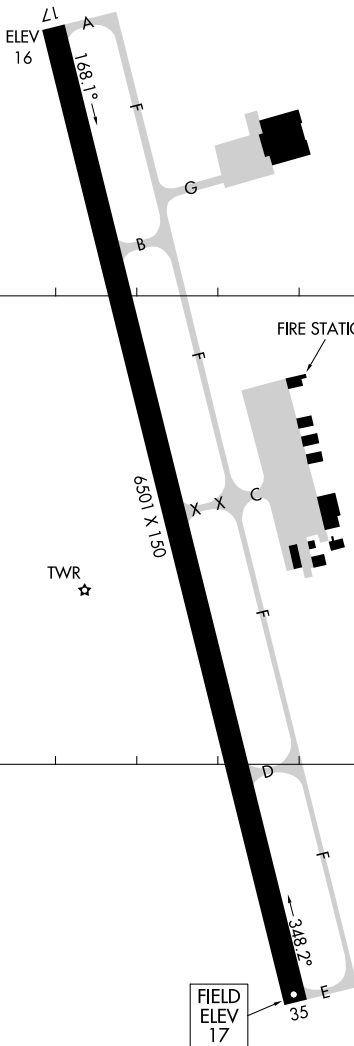

23222

# AIRPORT DIAGRAM

AL-5404 (FAA)

TRENT LOTT INTL (PQL)  
PASCAGOULA, MISSISSIPPI

ATIS  
135.175  
TRENT LOTT TOWER ★  
118.575  
GND CON  
121.725  
CLNC DEL  
121.725

30°28.0'N

30°27.5'N

88°32.0'W

88°31.5'W

CAUTION: BE ALERT TO RUNWAY CROSSING CLEARANCES.  
READBACK OF ALL RUNWAY HOLDING INSTRUCTIONS IS REQUIRED.

RWY 17-35  
PCN 57 F/C/X/T  
D-196, 2D-315, 2D/2D2-753

FIELD  
ELEV  
17

SC-4, 28 NOV 2024 to 26 DEC 2024

# AIRPORT DIAGRAM

23222

PASCAGOULA, MISSISSIPPI  
TRENT LOTT INTL (PQL)