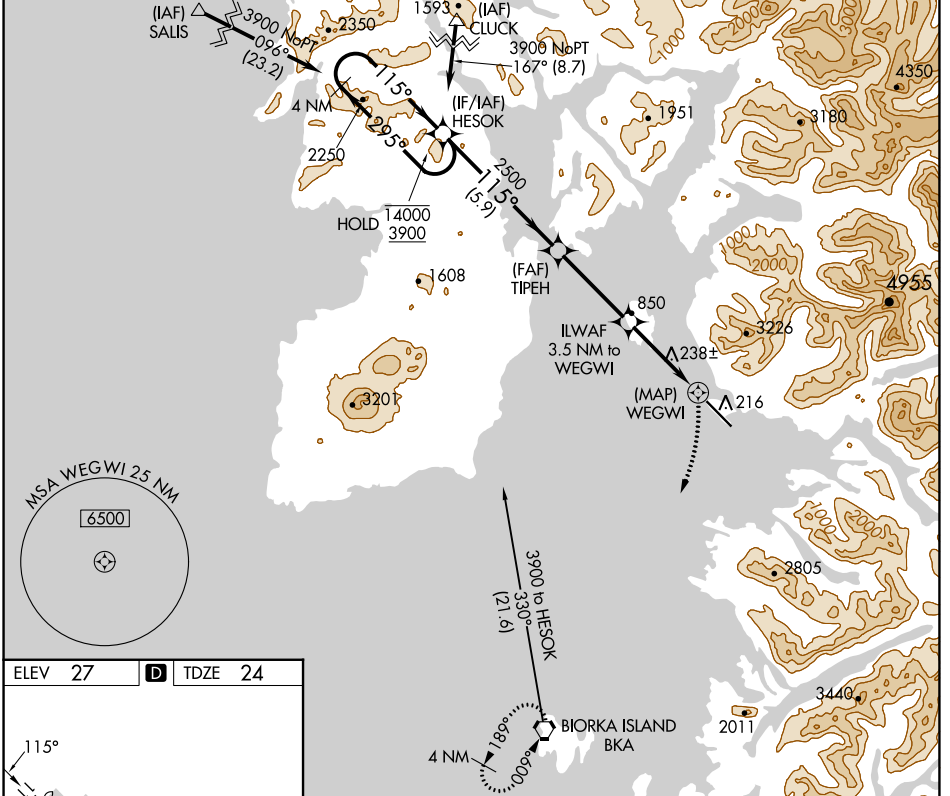

WAAS CH 56632	APP CRS 115°	Rwy Idg TDZE	6500 24
W11A		Apt Elev	27

RNAV (GPS) RWY 11

SITKA ROCKY GUTIERREZ (SIT)(PASI)

RNP APCH.
 ▼ When local altimeter setting not received, procedure NA.
 ▲ Circling NA northeast of Rwy 11-29.

MISSED APPROACH: Climbing right turn to 5000 direct BKA VORTAC and hold, continue climb-in-hold to 5000.

AFIS 135.9	ANCHORAGE CENTER 126.1 335.5	SITKA RADIO 123.6 (CTAF) 122.2	UNICOM 122.95
----------------------	--	--	-------------------------

AK, 31 OCT 2024 to 26 DEC 2024

AK, 31 OCT 2024 to 26 DEC 2024