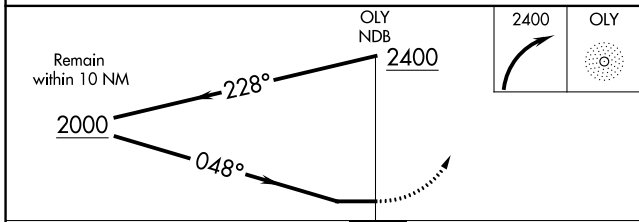

NDB OLY 272	APP CRS 048°	Rwy Idg TDZE Apt Elev	3598 472 482
-----------------------	------------------------	-----------------------------	---

NDB RWY 4

OLNEY-NOBLE (OLY)

⚠ Rwy 4 helicopter visibility reduction below 3/4 SM NA. When local altimeter setting not received, use Evansville Rgnl altimeter setting and increase all MDA 140 feet and increase S-4 Cat C and D and Circling Cat C visibility 3/8 mile and Circling Cat D visibility 1/2 mile.

MISSED APPROACH:
Climbing right turn to 2400 in OLY NDB holding pattern.

AWOS-3 119.275	KANSAS CITY CENTER 124.3 269.15	UNICOM 123.0 (CTAF) 0
--------------------------	---	---------------------------------

CATEGORY	A	B	C	D
S-4	1040-1	568 (600-1)	1040-1 5/8	568 (600-1 1/8)
C CIRCLING	1040-1	558 (600-1)	1040-1 5/8 558 (600-1 1/8)	1180-2 1/4 698 (700-2 1/4)

EC-3, 28 NOV 2024 to 26 DEC 2024

EC-3, 28 NOV 2024 to 26 DEC 2024