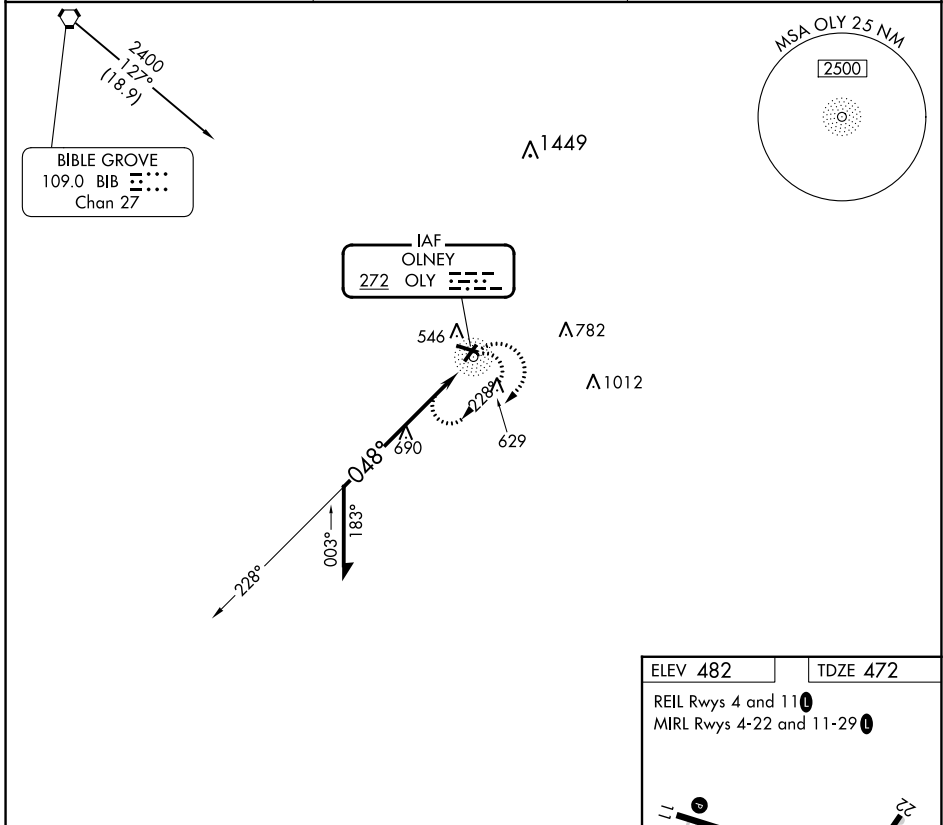

NDB OLY 272	APP CRS 048°	Rwy Idg TDZE Apt Elev	3598 472 482
-----------------------	------------------------	-----------------------------	---

NDB RWY 4

OLNEY-NOBLE (OLY)

⚠ Rwy 4 helicopter visibility reduction below 3/4 SM NA. When local altimeter setting not received, use Evansville Rgnl altimeter setting and increase all MDA 140 feet and increase S-4 Cat C and D and Circling Cat C visibility 3/8 mile and Circling Cat D visibility 1/2 mile.

MISSED APPROACH:
Climbing right turn to 2400 in OLY NDB holding pattern.

AWOS-3 119.275	KANSAS CITY CENTER 124.3 269.15	UNICOM 123.0 (CTAF) 0
--------------------------	---	---------------------------------

CATEGORY	A	B	C	D
S-4	1040-1	568 (600-1)	1040-1 5/8	568 (600-1 1/8)
C CIRCLING	1040-1	558 (600-1)	1040-1 5/8 558 (600-1 1/8)	1180-2 1/4 698 (700-2 1/4)

EC-3, 28 NOV 2024 to 26 DEC 2024

EC-3, 28 NOV 2024 to 26 DEC 2024