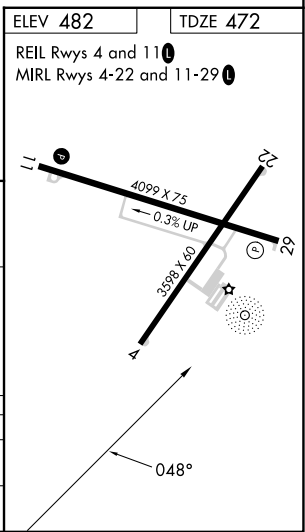

NDB OLY 272	APP CRS 048°	Rwy Idg TDZE Apt Elev	3598 472 482
-----------------------	------------------------	-----------------------------	---

NDB RWY 4

OLNEY-NOBLE (OLY)

⚠ Rwy 4 helicopter visibility reduction below 3/4 SM NA. When local altimeter setting not received, use Evansville Rgnl altimeter setting and increase all MDA 140 feet and increase S-4 Cat C and D and Circling Cat C visibility 3/8 mile and Circling Cat D visibility 1/2 mile.

MISSED APPROACH:
Climbing right turn to 2400 in OLY NDB holding pattern.

AWOS-3 119.275	KANSAS CITY CENTER 124.3 269.15	UNICOM 123.0 (CTAF) 0
--------------------------	---	---------------------------------

CATEGORY	A	B	C	D
S-4	1040-1	568 (600-1)	1040-1 5/8	568 (600-1 1/8)
C CIRCLING	1040-1	558 (600-1)	1040-1 5/8 558 (600-1 1/8)	1180-2 1/4 698 (700-2 1/4)

EC-3, 28 NOV 2024 to 26 DEC 2024

EC-3, 28 NOV 2024 to 26 DEC 2024