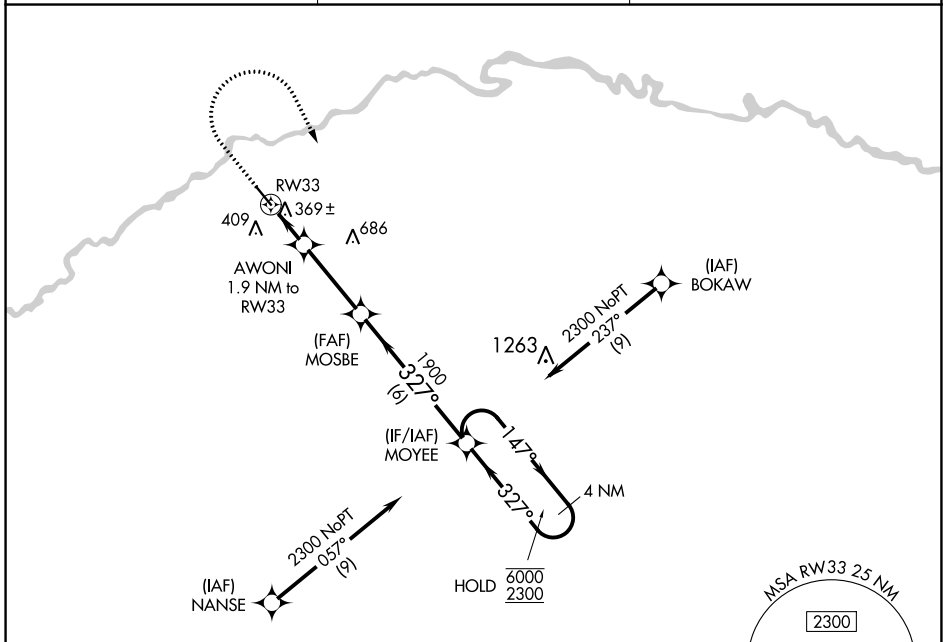

APP CRS	Rwy Idg	<b>5012</b>
<b>327°</b>	TDZE	<b>255</b>
	Apt Elev	<b>255</b>

# RNAV (GPS) RWY 33

HAZLEHURST (AZE)

RNP APCH - GPS.		MISSED APPROACH: Climb to 1000, then climbing right turn to 2300 direct MOYEE and hold.
<p>▼ Straight-in Rwy 33 NA at night, Circling Rwy 33 NA at night.</p> <p>▲ Rwy 33 helicopter visibility reduction below 1 SM NA.</p>		
AWOS-3 <b>119.125</b>	JACKSONVILLE CENTER <b>127.575 269.025</b>	UNICOM <b>122.8 (CTAF) 0</b>

SE-4, 28 NOV 2024 to 26 DEC 2024

SE-4, 28 NOV 2024 to 26 DEC 2024

ELEV 255	TDZE 255
----------	----------

CATEGORY	A	B	C	D
LNAV MDA	620-1 365 (400-1)			
CIRCLING	720-1	465 (500-1)	820-1½ 565 (600-1½)	1000-2¼ 745 (800-2¼)