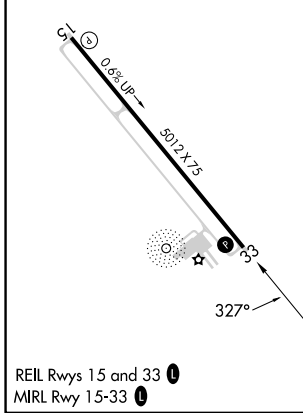

# RNAV (GPS) RWY 33

HAZLEHURST (AZE)

RNP APCH - GPS.		MISSED APPROACH: Climb to 1000, then climbing right turn to 2300 direct MOYEE and hold.
<p>▼ Straight-in Rwy 33 NA at night, Circling Rwy 33 NA at night.</p> <p>▲ Rwy 33 helicopter visibility reduction below 1 SM NA.</p>		
AWOS-3 <b>119.125</b>	JACKSONVILLE CENTER <b>127.575 269.025</b>	UNICOM <b>122.8 (CTAF) 0</b>

SE-4, 28 NOV 2024 to 26 DEC 2024

SE-4, 28 NOV 2024 to 26 DEC 2024

ELEV 255	TDZE 255
----------	----------

CATEGORY	A	B	C	D
LNAV MDA	620-1 365 (400-1)			
CIRCLING	720-1	465 (500-1)	820-1½ 565 (600-1½)	1000-2¼ 745 (800-2¼)