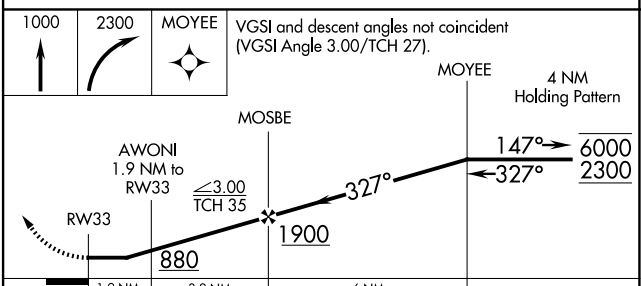

APP CRS	Rwy Idg	<b>5012</b>
<b>327°</b>	TDZE	<b>255</b>
	Apt Elev	<b>255</b>

# RNAV (GPS) RWY 33

HAZLEHURST (AZE)

RNP APCH - GPS.		MISSED APPROACH: Climb to 1000, then climbing right turn to 2300 direct MOYEE and hold.
<p>▼ Straight-in Rwy 33 NA at night, Circling Rwy 33 NA at night.</p> <p>▲ Rwy 33 helicopter visibility reduction below 1 SM NA.</p>		
AWOS-3 <b>119.125</b>	JACKSONVILLE CENTER <b>127.575 269.025</b>	UNICOM <b>122.8 (CTAF) 0</b>

SE-4, 28 NOV 2024 to 26 DEC 2024

SE-4, 28 NOV 2024 to 26 DEC 2024

ELEV 255	TDZE 255
----------	----------

CATEGORY	A	B	C	D
LNAV MDA	620-1 365 (400-1)			
CIRCLING	720-1	465 (500-1)	820-1½ 565 (600-1½)	1000-2¼ 745 (800-2¼)