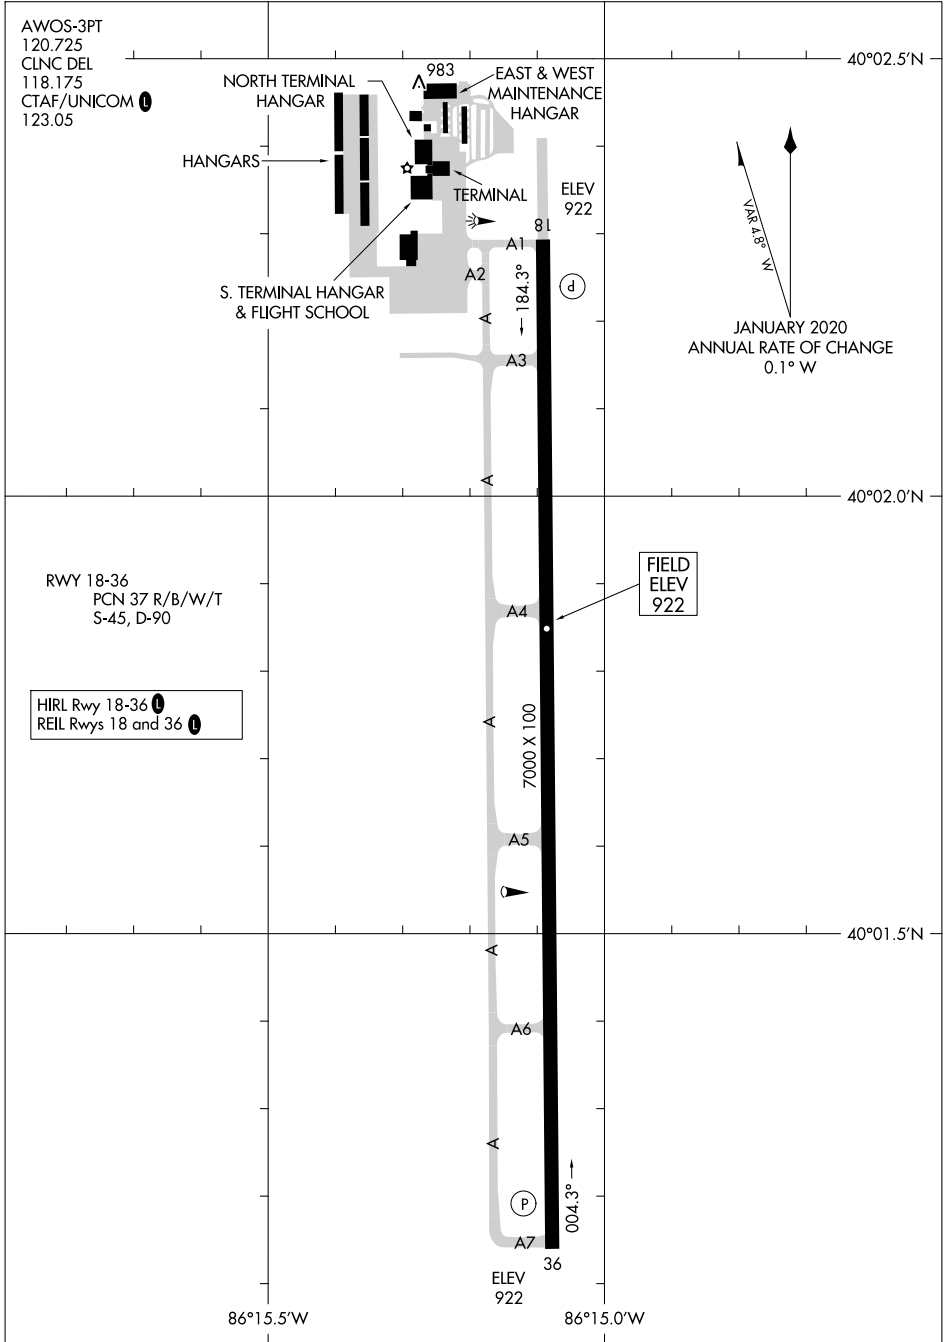

24025

AIRPORT DIAGRAM

AL-5438 (FAA)

INDIANAPOLIS EXEC (T'Y'Q)
INDIANAPOLIS, INDIANA

EC-2, 28 NOV 2024 to 26 DEC 2024

EC-2, 28 NOV 2024 to 26 DEC 2024

AIRPORT DIAGRAM

24025