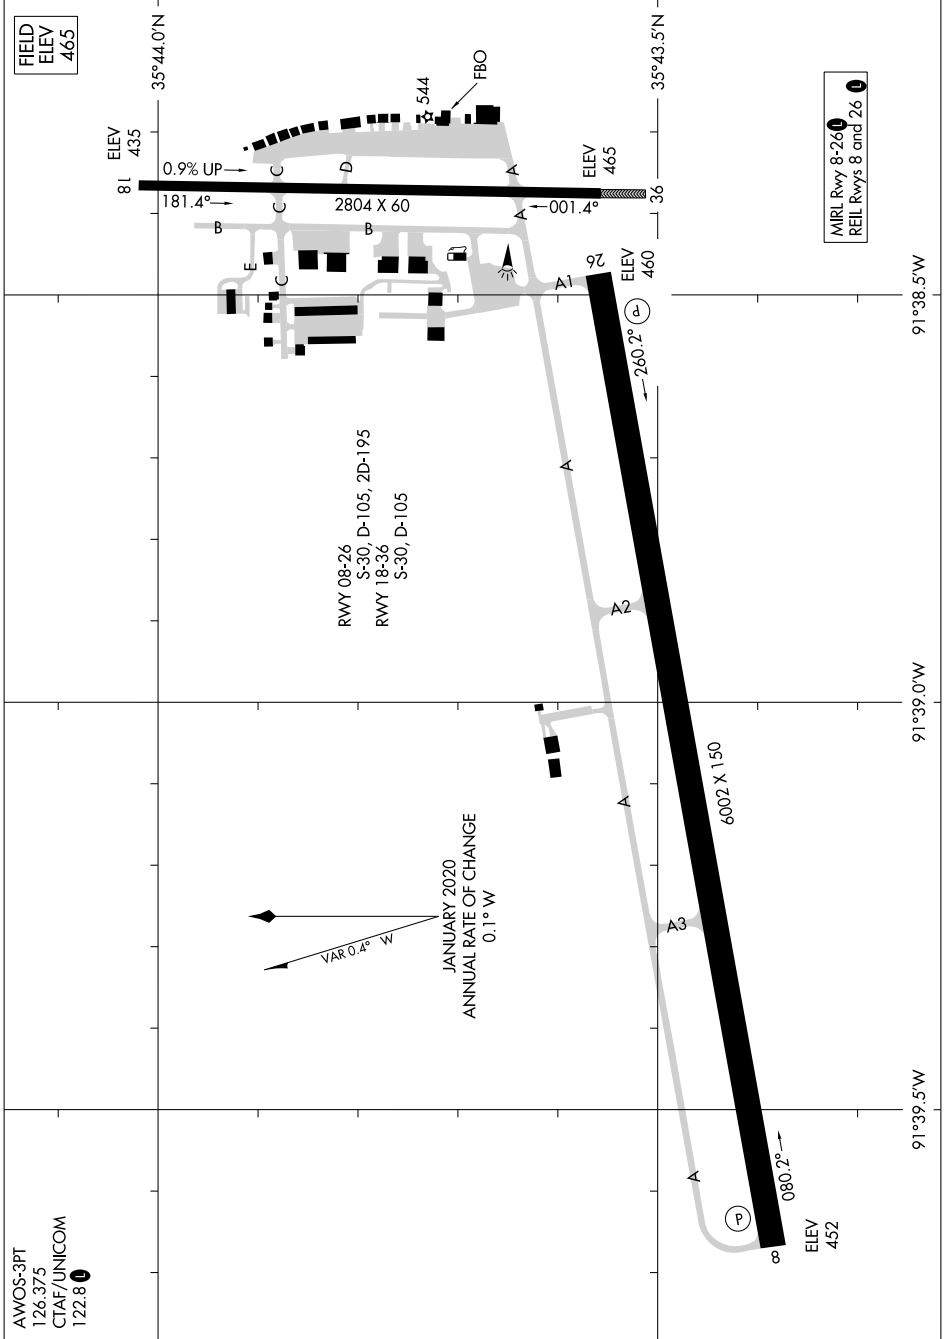

24305

# AIRPORT DIAGRAM

AL-5442 (FAA)

BATESVILLE RGNL (BVX)  
BATESVILLE, ARKANSAS

AWOS-3PT  
126.375  
CTAF/UNICOM  
122.8

MIRL Rwy 8-26  
REIL Rwy 8 and 26

# AIRPORT DIAGRAM

24305

BATESVILLE, ARKANSAS  
BATESVILLE RGNL (BVX)

SC-1, 28 NOV 2024 to 26 DEC 2024

SC-1, 28 NOV 2024 to 26 DEC 2024