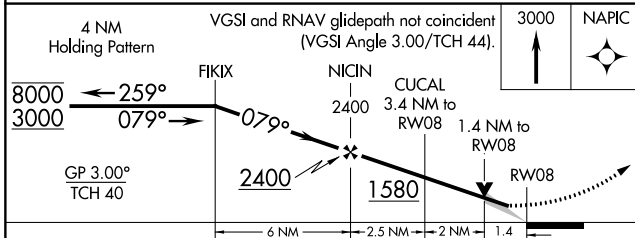

CATEGORY	A	B	C	D
LPV DA	713-1 250 (300-1)			
LNAV/VNAV DA	802-1¼ 339 (400-1¼)			
LNAV MDA	940-1	477 (500-1)	940-1½ 477 (500-1½)	940-1½ 477 (500-1½)
CIRCLING	980-1 515 (600-1)	1000-1 535 (600-1)	1220-2¼ 755 (800-2¼)	1400-3 935 (1000-3)

REIL Rwys 8 and 26 0
MIRL Rwy 8-26 0