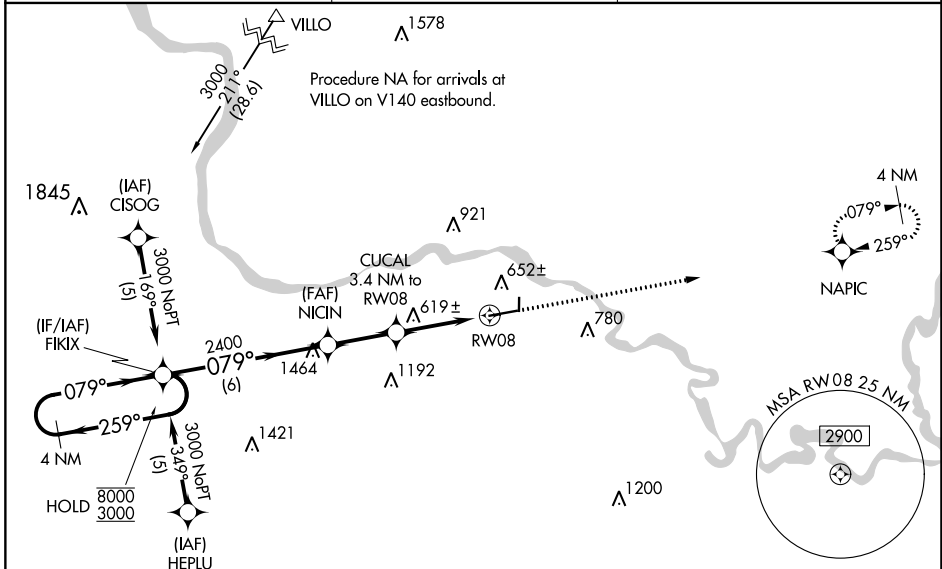

WAAS CH 97717 W08A	APP CRS 079°	Rwy Idg TDZE Apt Elev	6002 463 465
--	------------------------	-----------------------------	---

RNAV (GPS) RWY 8

BATESVILLE RGNL (BVX)

RNP APCH - GPS.		<p>MISSED APPROACH: Climb to 3000 direct NAPIC and hold.</p>
<p>AWOS-3PT 126.375</p>	<p>MEMPHIS CENTER 126.85 281.55</p>	

<p>AWOS-3PT 126.375</p>	<p>MEMPHIS CENTER 126.85 281.55</p>	<p>UNICOM 122.8 (CTAF) 0</p>
---	---	--

SC-1, 28 NOV 2024 to 26 DEC 2024

SC-1, 28 NOV 2024 to 26 DEC 2024

ELEV 465	TDZE 463
----------	----------

CATEGORY	A	B	C	D
LPV DA	713-1 250 (300-1)			
LNAV/VNAV DA	802-1¼ 339 (400-1¼)			
LNAV MDA	940-1	477 (500-1)	940-1½ 477 (500-1½)	940-1½ 477 (500-1½)
CIRCLING	980-1 515 (600-1)	1000-1 535 (600-1)	1220-2¼ 755 (800-2¼)	1400-3 935 (1000-3)