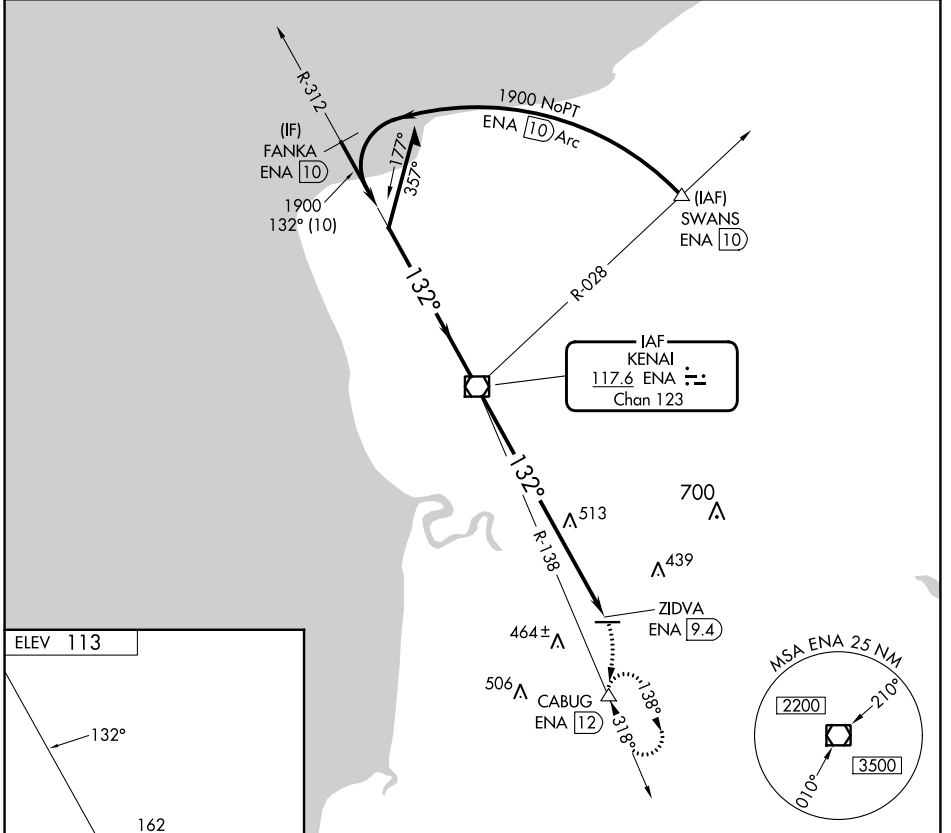

VOR/DME ENA 117.6 Chan 123	APP CRS 132°	Rwy Idg TDZE Apt Elev N/A N/A 113
--	------------------------	--

VOR-A
SOLDOTNA (SXQ)(PASX)

DME required.	MISSED APPROACH: Climbing right turn to 3700 on heading 184° and on ENA R-138 to CABUG/ENA 12 DME and hold, continue climb-in-hold to 3700.
<p>▼ Circling NA to Rwys 7S and 25S.</p> <p>▲ Circling Rwy 7 NA at night.</p>	

AWOS-3P 135.45	ANCHORAGE CENTER 125.7 379.1	KENAI RADIO 122.35	CTAF 122.50
--------------------------	--	------------------------------	-----------------------

CATEGORY	A	B	C	D
<p>☑ CIRCLING</p>	1020-1¼	907 (1000-1¼)	1020-2¾ 907 (1000-2¾)	1020-3 907 (1000-3)

AK, 31 OCT 2024 to 26 DEC 2024

AK, 31 OCT 2024 to 26 DEC 2024