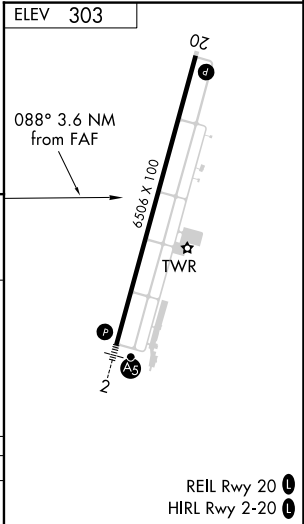

SE-4, 28 NOV 2024 to 26 DEC 2024

SE-4, 28 NOV 2024 to 26 DEC 2024