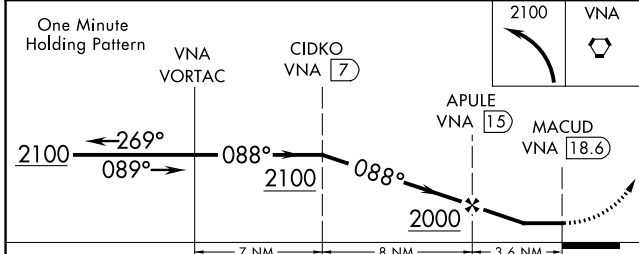

VORTAC VNA 116.5 Chan 112	APP CRS 088°	Rwy Idg TDZE Apt Elev N/A N/A 303
---	------------------------	---

VOR/DME-A
HEART OF GEORGIA RGNL (E2M)

NA When local altimeter setting not received, use Dublin altimeter setting and increase all MDAs 60 feet, increase Circling Cat C visibility ¼ SM.

MISSED APPROACH: Climbing left turn to 2100 direct VNA VORTAC and hold.

ATIS 119.425	JACKSONVILLE CENTER 127.575 269.025	HEART OF GEORGIA TOWER ★ 124.55 (CTAF) 0	GND CON 121.175	UNICOM 122.95
------------------------	---	--	---------------------------	-------------------------

CATEGORY	A	B	C	D
CIRCLING	760-1 457 (500-1)	820-1 517 (600-1)	900-1½ 597 (600-1½)	900-2 597 (600-2)

SE-4, 28 NOV 2024 to 26 DEC 2024

SE-4, 28 NOV 2024 to 26 DEC 2024