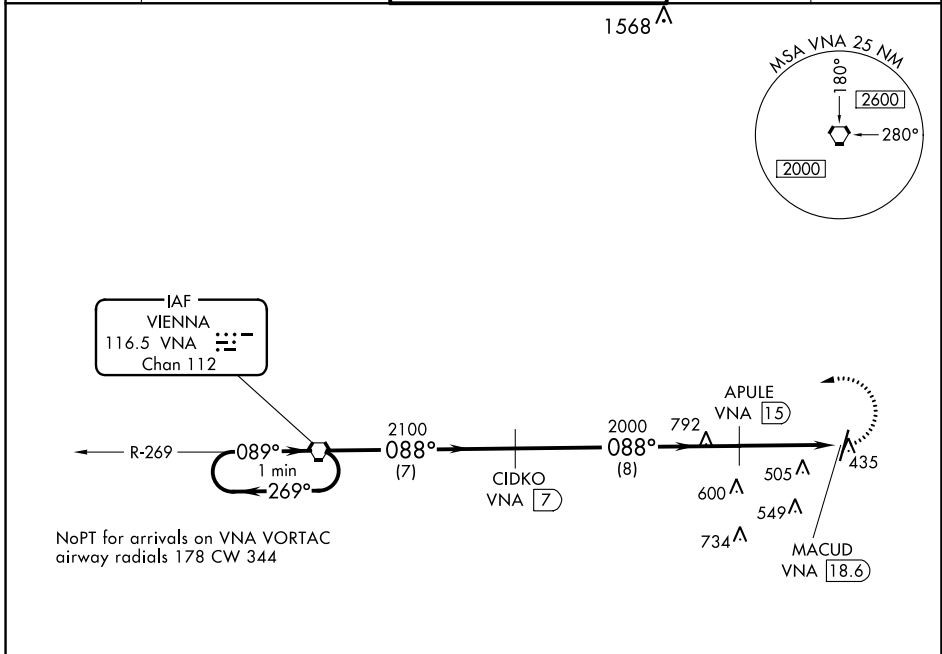

VORTAC VNA 116.5 Chan 112	APP CRS 088°	Rwy Idg TDZE Apt Elev N/A N/A 303
---	------------------------	---

VOR/DME-A
HEART OF GEORGIA RGNL (E2M)

NA When local altimeter setting not received, use Dublin altimeter setting and increase all MDAs 60 feet, increase Circling Cat C visibility ¼ SM.

MISSED APPROACH: Climbing left turn to 2100 direct VNA VORTAC and hold.

ATIS 119.425	JACKSONVILLE CENTER 127.575 269.025	HEART OF GEORGIA TOWER ★ 124.55 (CTAF) 0	GND CON 121.175	UNICOM 122.95
------------------------	---	--	---------------------------	-------------------------

CATEGORY	A	B	C	D
CIRCLING	760-1 457 (500-1)	820-1 517 (600-1)	900-1½ 597 (600-1½)	900-2 597 (600-2)

SE-4, 28 NOV 2024 to 26 DEC 2024

SE-4, 28 NOV 2024 to 26 DEC 2024