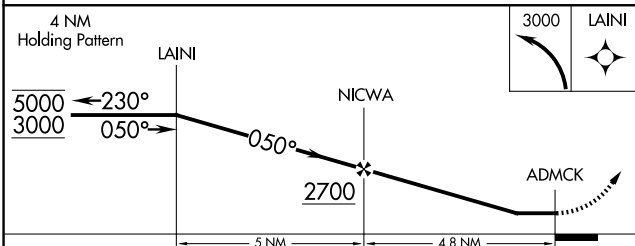

# RNAV (GPS)-A

OAKLAND SOUTHWEST (Y47)

RNP APCH - GPS.

**∇** Procedure NA at night. Rwy 8 and 26 helicopter visibility reduction below 1 SM NA. Use Detroit Willow Run altimeter setting.

**▲** NA

**MISSED APPROACH:** Climbing left turn to 3000 direct LAINI and hold.

YIP ASOS  
**127.425**

DETROIT APP CON  
**132.35 284.0**

UNICOM  
**122.7 (CTAF) 0**

EC-1, 28 NOV 2024 to 26 DEC 2024

EC-1, 28 NOV 2024 to 26 DEC 2024

CATEGORY	A	B	C	D
CIRCLING	1540-1 614 (700-1)	1580-1 654 (700-1)	NA	