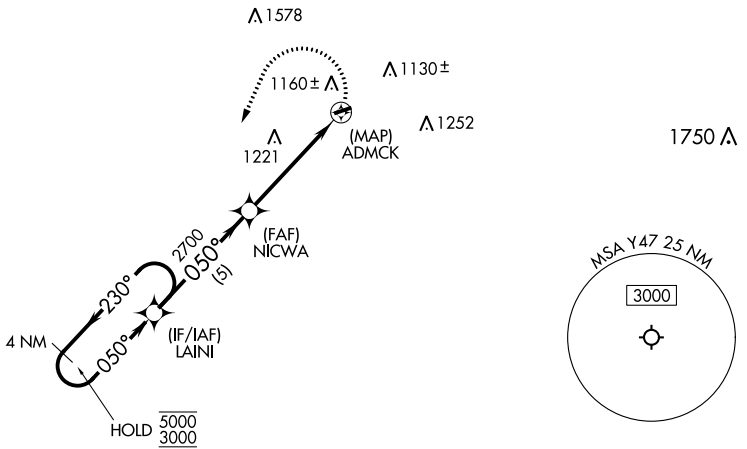

# RNAV (GPS)-A

OAKLAND SOUTHWEST (Y47)

RNP APCH - GPS.

**∇** Procedure NA at night. Rwy 8 and 26 helicopter visibility reduction below 1 SM NA. Use Detroit Willow Run altimeter setting.

**▲** NA

**MISSED APPROACH:** Climbing left turn to 3000 direct LAINI and hold.

YIP ASOS  
**127.425**

DETROIT APP CON  
**132.35 284.0**

UNICOM  
**122.7 (CTAF) 0**

EC-1, 28 NOV 2024 to 26 DEC 2024

EC-1, 28 NOV 2024 to 26 DEC 2024

CATEGORY	A	B	C	D
CIRCLING	1540-1 614 (700-1)	1580-1 654 (700-1)	NA	