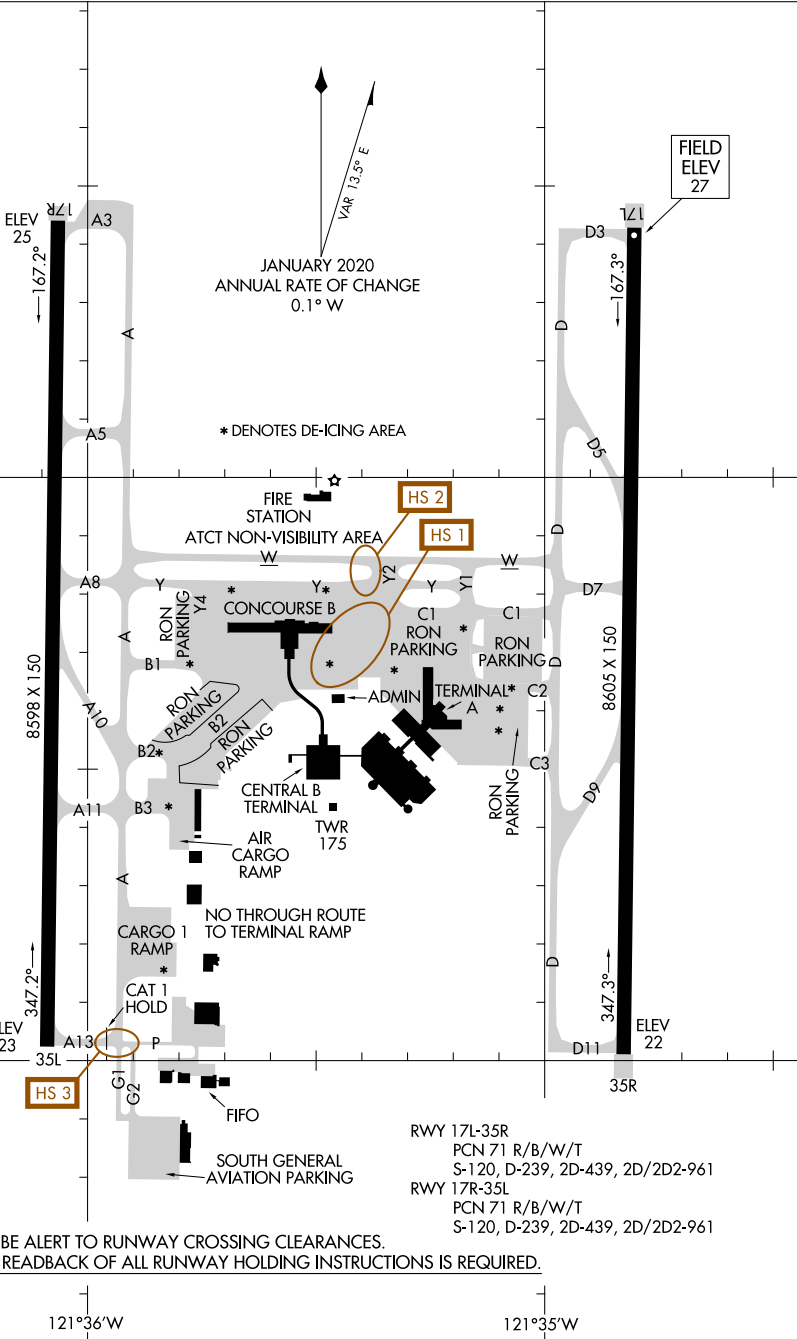

# AIRPORT DIAGRAM

AL-5490 (FAA)

SACRAMENTO INTL (SMF)  
SACRAMENTO, CALIFORNIA

D-ATIS  
126.75  
CAPITOL TOWER  
125.7 256.7  
GND CON  
121.7  
CLNC DEL  
121.1 256.7  
CPDLC  
PDC

SW-2, 28 NOV 2024 to 26 DEC 2024

SW-2, 28 NOV 2024 to 26 DEC 2024

CAUTION: BE ALERT TO RUNWAY CROSSING CLEARANCES.  
REBACK OF ALL RUNWAY HOLDING INSTRUCTIONS IS REQUIRED.