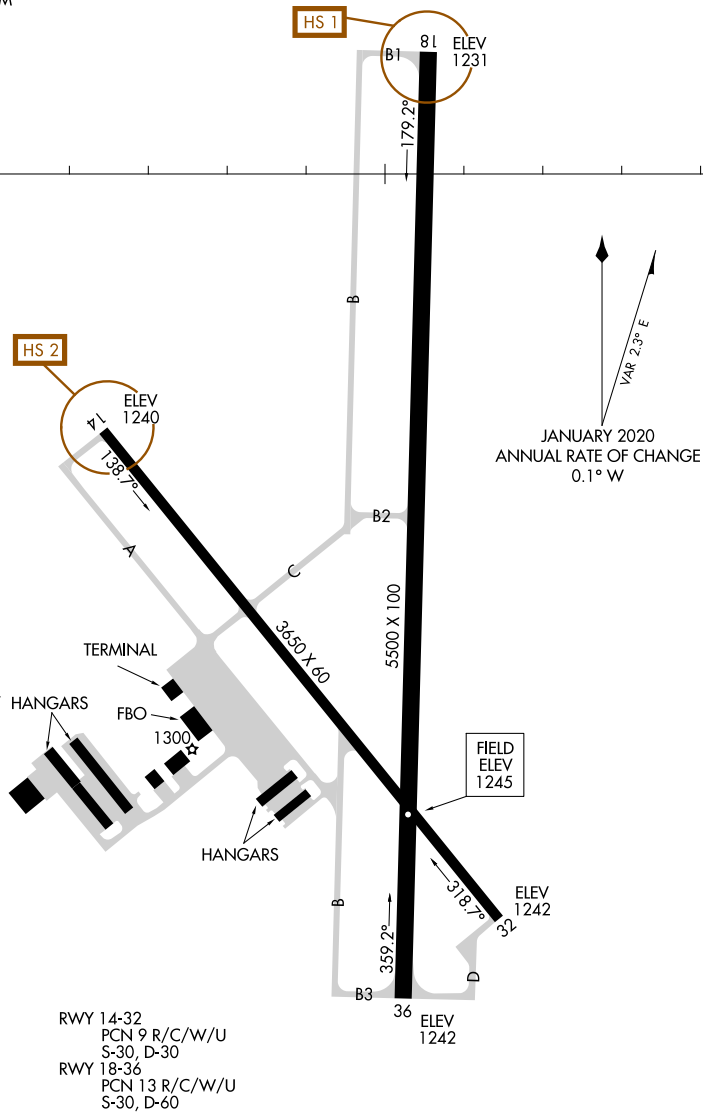

21336

AIRPORT DIAGRAM

AL-5540 (FAA)

COUNCIL BLUFFS MUNI (CBF)

COUNCIL BLUFFS, IOWA

AWOS-3
126.575
CTAF/UNICOM
122.725
CLNC DEL
127.675

NC-3, 28 NOV 2024 to 26 DEC 2024

95°46'W

95°45'W

41°16'N

41°15'N

NC-3, 28 NOV 2024 to 26 DEC 2024

AIRPORT DIAGRAM

21336

COUNCIL BLUFFS, IOWA

COUNCIL BLUFFS MUNI (CBF)