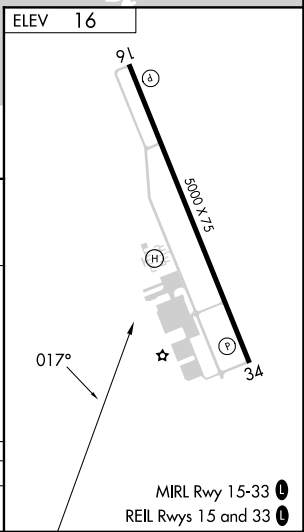

CATEGORY	A	B	C	D
CIRCLING	600-1	584 (600-1)	700-2 684 (700-2)	NA