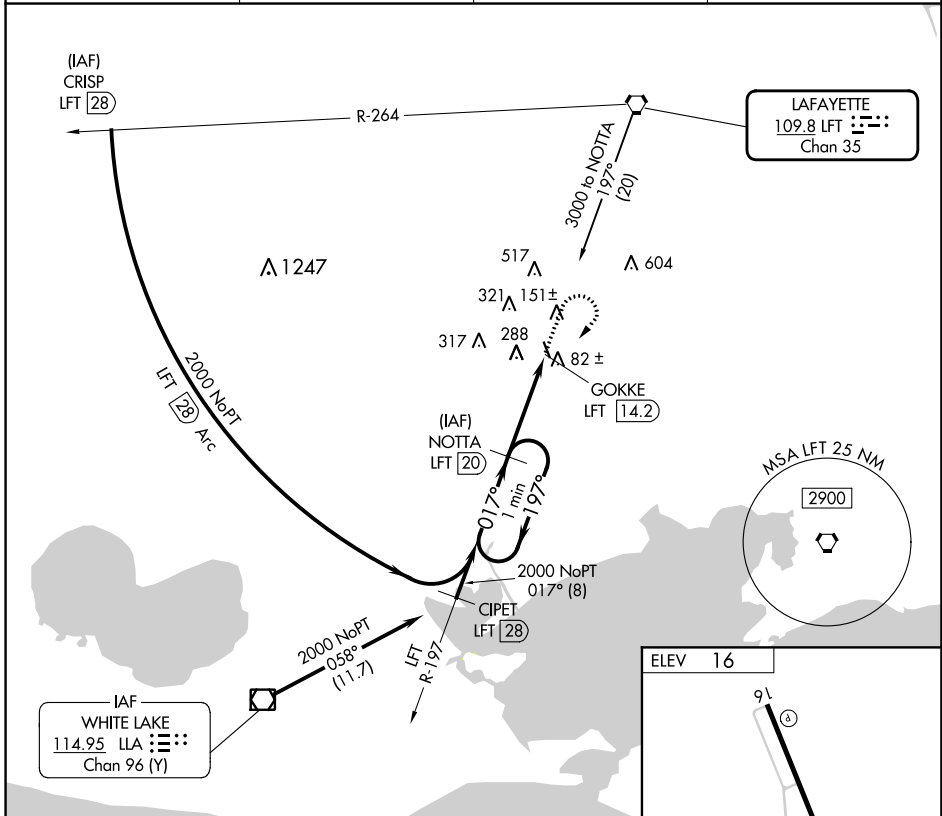

VORTAC LFT 109.8 Chan 35	APP CRS 017°	Rwy Idg TDZE Apt Elev N/A N/A 16
--	------------------------	--

VOR/DME-B
ABBEVILLE CHRIS CRUSTA MEML (IYA)

NA When local altimeter setting not received, use New Iberia altimeter setting and increase all MDA 40 feet.

MISSED APPROACH: Climb to 1000, then climbing right turn to 2000 via LFT R-197 to NOTTA/LFT 20 DME and hold.

AWOS-3PT 118.875	LAFAYETTE APP CON * 121.1 268.7	GCO 135.075	UNICOM 122.8 (CTAF) 0
----------------------------	---	-----------------------	--

SC-4, 28 NOV 2024 to 26 DEC 2024

SC-4, 28 NOV 2024 to 26 DEC 2024

CATEGORY	A	B	C	D
CIRCLING	600-1	584 (600-1)	700-2 684 (700-2)	NA