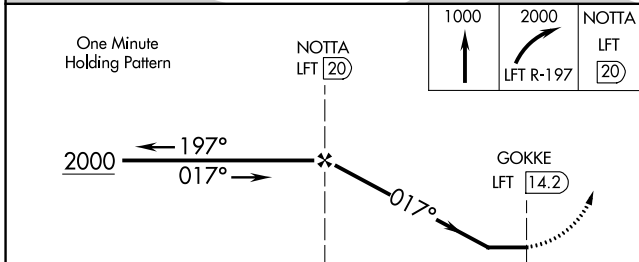

VORTAC LFT 109.8 Chan 35	APP CRS 017°	Rwy Idg TDZE Apt Elev N/A N/A 16
--	------------------------	--

VOR/DME-B
ABBEVILLE CHRIS CRUSTA MEML (IYA)

NA When local altimeter setting not received, use New Iberia altimeter setting and increase all MDA 40 feet.

MISSED APPROACH: Climb to 1000, then climbing right turn to 2000 via LFT R-197 to NOTTA/LFT 20 DME and hold.

AWOS-3PT 118.875	LAFAYETTE APP CON * 121.1 268.7	GCO 135.075	UNICOM 122.8 (CTAF) 0
----------------------------	---	-----------------------	--

SC-4, 28 NOV 2024 to 26 DEC 2024

SC-4, 28 NOV 2024 to 26 DEC 2024

CATEGORY	A	B	C	D
CIRCLING	600-1	584 (600-1)	700-2 684 (700-2)	NA