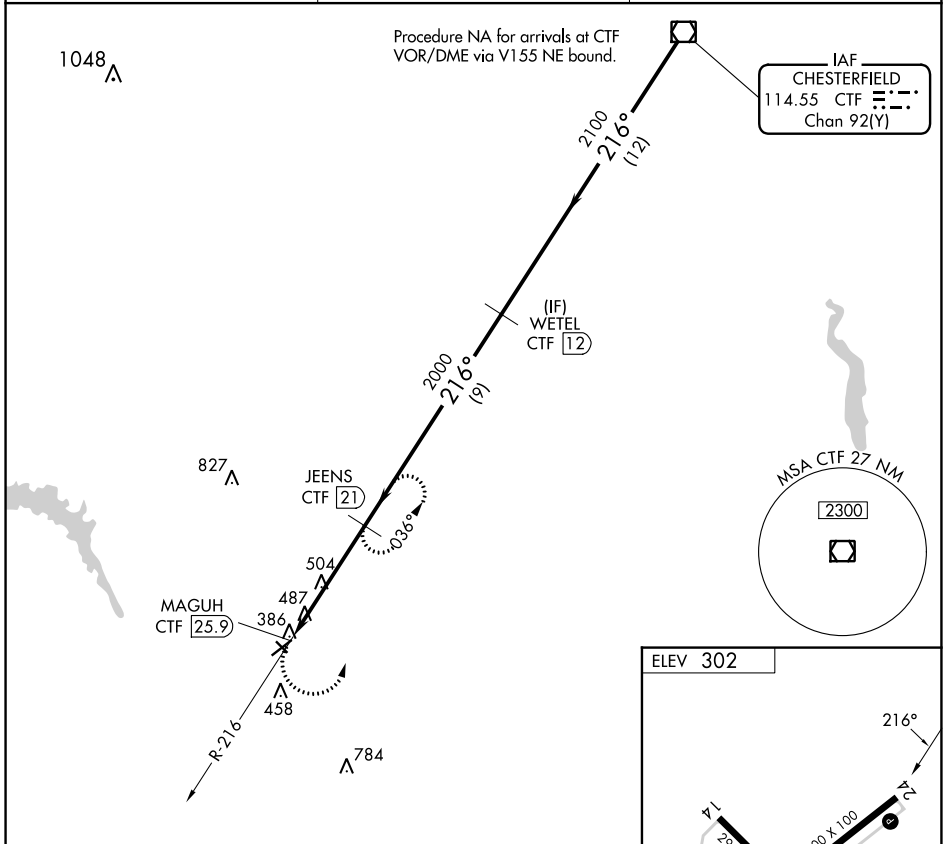

VOR/DME CTF 114.55 Chan 92(Y)	APP CRS 216°	Rwy Idg TDZE Apt Elev	N/A N/A 302
---	------------------------	-----------------------------	--

VOR/DME-A

WOODWARD FLD (CDN)

NA When local altimeter setting not received, use Columbia altimeter setting and increase all MDAs 100 feet and Circling visibility Cats C/D ¼ SM.

MISSED APPROACH: Climbing left turn to 2000 via CTF VOR/DME R-216 to JEENS/21 DME and hold.

AWOS-3PT 119.975	SHAW APP CON ★ 125.4 318.1	UNICOM 123.0 (CTAF) 0
----------------------------	--------------------------------------	---------------------------------

CATEGORY	A	B	C	D
CIRCLING	840-1 538 (600-1)	840-1¼ 538 (600-1¼)	840-1½ 538 (600-1½)	900-2 598 (600-2)

MIRL Rwy 6-24 0
REIL Rwys 6 and 24 0