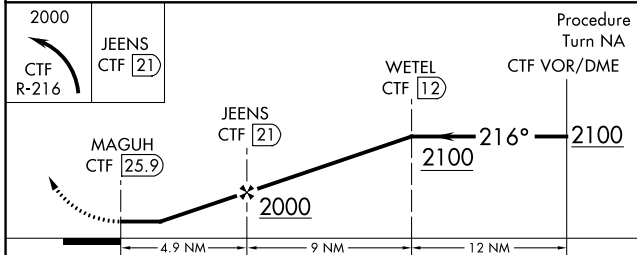

VOR/DME CTF 114.55 Chan 92(Y)	APP CRS 216°	Rwy Idg TDZE Apt Elev	N/A N/A 302
---	------------------------	-----------------------------	--

VOR/DME-A

WOODWARD FLD (CDN)

NA When local altimeter setting not received, use Columbia altimeter setting and increase all MDAs 100 feet and Circling visibility Cats C/D ¼ SM.

MISSED APPROACH: Climbing left turn to 2000 via CTF VOR/DME R-216 to JEENS/21 DME and hold.

AWOS-3PT 119.975	SHAW APP CON ★ 125.4 318.1	UNICOM 123.0 (CTAF) 0
----------------------------	--------------------------------------	---------------------------------

CATEGORY	A	B	C	D
CIRCLING	840-1 538 (600-1)	840-1¼ 538 (600-1¼)	840-1½ 538 (600-1½)	900-2 598 (600-2)

MIRL Rwy 6-24 0
REIL Rwys 6 and 24 0