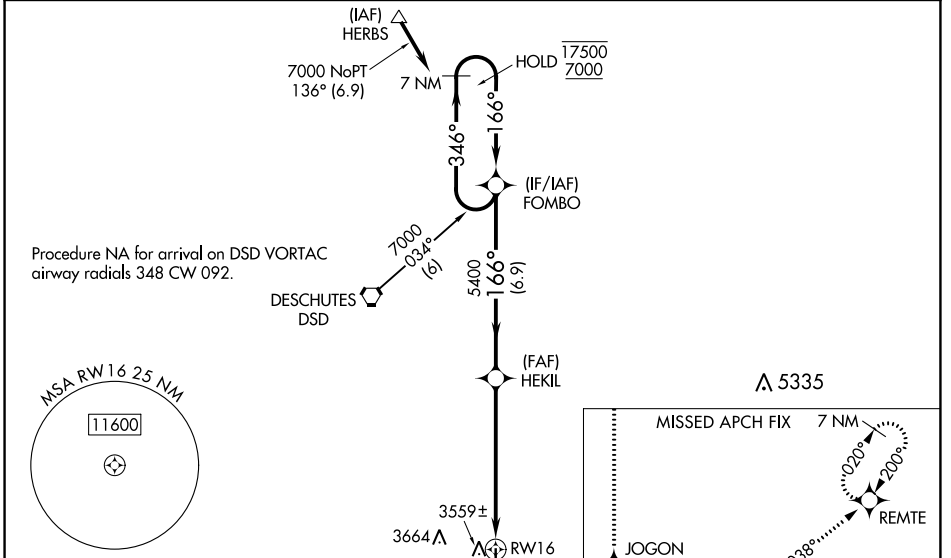

WAAS CH 81906 W16A	APP CRS 166°	Rwy Idg TDZE Apt Elev	5201 3432 3459
--	------------------------	-----------------------------	---

RNAV (GPS) Z RWY 16

BEND MUNI (BDN)

RNP APCH - GPS.	MISSED APPROACH: Climb to 7400 direct JOGON and on track 087° to MIKKO and on track 038° to REMTE and hold, continue climb-in-hold to 7400.
-----------------	---

AWOS-3 134.425	SEATTLE CENTER 126.15 269.475	UNICOM 123.0 (CTAF)
--------------------------	---	-------------------------------

CATEGORY	A	B	C	D
LPV DA		3682- ³ / ₄	250 (300- ³ / ₄)	
LNAV/VNAV DA		3740- ⁷ / ₈	308 (300- ⁷ / ₈)	
LNAV MDA	3820-1	388 (400-1)	3820-1 ¹ / ₈	388 (400-1 ¹ / ₈)
CIRCLING	3960-1 501 (600-1)	3980-1 521 (600-1)	4120-1 ³ / ₄ 661 (700-1 ³ / ₄)	4640-3 1181 (1200-3)

NW-1, 28 NOV 2024 to 26 DEC 2024

NW-1, 28 NOV 2024 to 26 DEC 2024