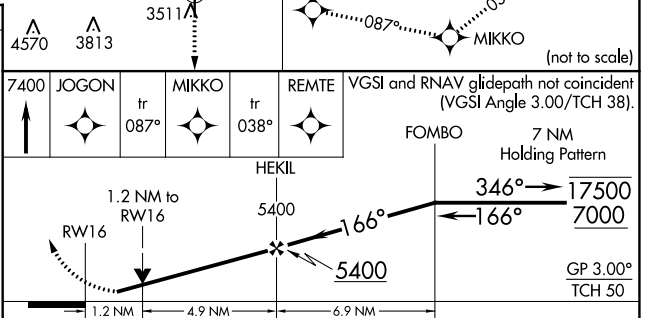

WAAS CH 81906 W16A	APP CRS 166°	Rwy Idg TDZE Apt Elev	5201 3432 3459
--	------------------------	-----------------------------	---

RNAV (GPS) Z RWY 16

BEND MUNI (BDN)

RNP APCH - GPS.	MISSED APPROACH: Climb to 7400 direct JOGON and on track 087° to MIKKO and on track 038° to REMTE and hold, continue climb-in-hold to 7400.
-----------------	---

AWOS-3 134.425	SEATTLE CENTER 126.15 269.475	UNICOM 123.0 (CTAF)
--------------------------	---	-------------------------------

CATEGORY	A	B	C	D
LPV DA		3682- ³ / ₄	250 (300- ³ / ₄)	
LNAV/VNAV DA		3740- ⁷ / ₈	308 (300- ⁷ / ₈)	
LNAV MDA	3820-1	388 (400-1)	3820-1 ¹ / ₈	388 (400-1 ¹ / ₈)
CIRCLING	3960-1 501 (600-1)	3980-1 521 (600-1)	4120-1 ³ / ₄ 661 (700-1 ³ / ₄)	4640-3 1181 (1200-3)