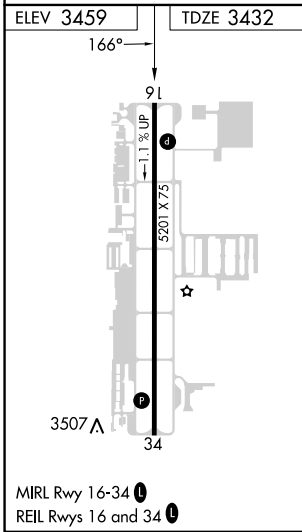

WAAS CH 81906 W16A	APP CRS 166°	Rwy Idg TDZE Apt Elev	5201 3432 3459

RNAV (GPS) Z RWY 16

BEND MUNI (BDN)

RNP APCH - GPS.	MISSED APPROACH: Climb to 7400 direct JOGON and on track 087° to MIKKO and on track 038° to REMTE and hold, continue climb-in-hold to 7400.

AWOS-3 134.425	SEATTLE CENTER 126.15 269.475	UNICOM 123.0 (CTAF)

CATEGORY	A	B	C	D
LPV DA		3682-³/₄	250 (300-³/₄)	
LNAV/VNAV DA		3740-⁷/₈	308 (300-⁷/₈)	
LNAV MDA	3820-1	388 (400-1)	3820-1¹/₈	388 (400-1¹/₈)
CIRCLING	3960-1 501 (600-1)	3980-1 521 (600-1)	4120-1³/₄ 661 (700-1³/₄)	4640-3 1181 (1200-3)

NW-1, 28 NOV 2024 to 26 DEC 2024

NW-1, 28 NOV 2024 to 26 DEC 2024