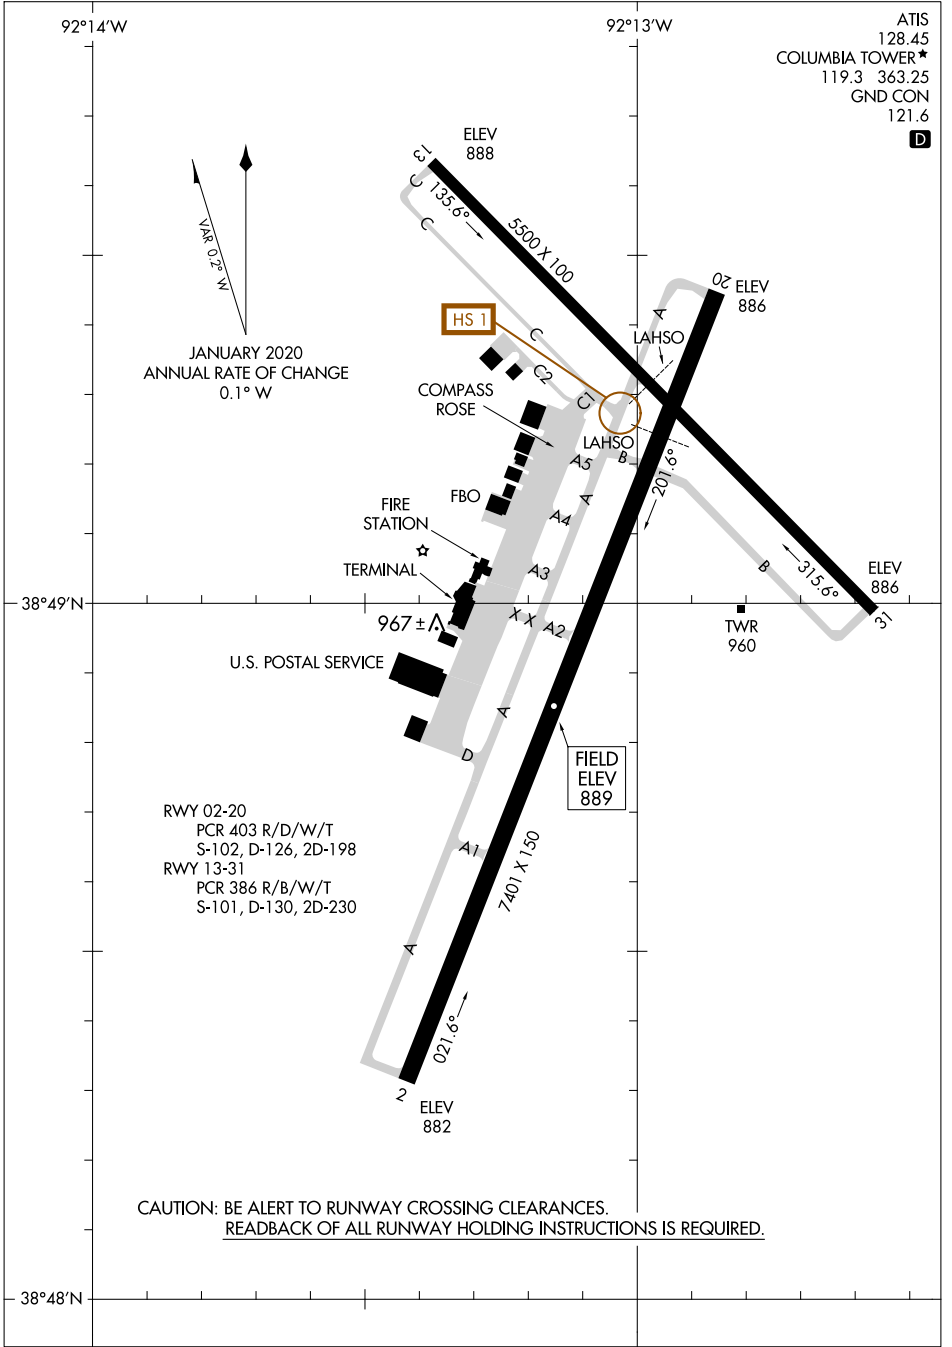

# AIRPORT DIAGRAM

AL-5595 (FAA)

COLUMBIA RGNL (COT)  
COLUMBIA, MISSOURI

ATIS 128.45  
 COLUMBIA TOWER \* 119.3 363.25  
 GND CON 121.6  
D

NC-3, 28 NOV 2024 to 26 DEC 2024

NC-3, 28 NOV 2024 to 26 DEC 2024

RWY 02-20  
 PCR 403 R/D/W/T  
 S-102, D-126, 2D-198  
 RWY 13-31  
 PCR 386 R/B/W/T  
 S-101, D-130, 2D-230

CAUTION: BE ALERT TO RUNWAY CROSSING CLEARANCES.  
READBACK OF ALL RUNWAY HOLDING INSTRUCTIONS IS REQUIRED.

# AIRPORT DIAGRAM

COLUMBIA, MISSOURI  
COLUMBIA RGNL (COT)

23334