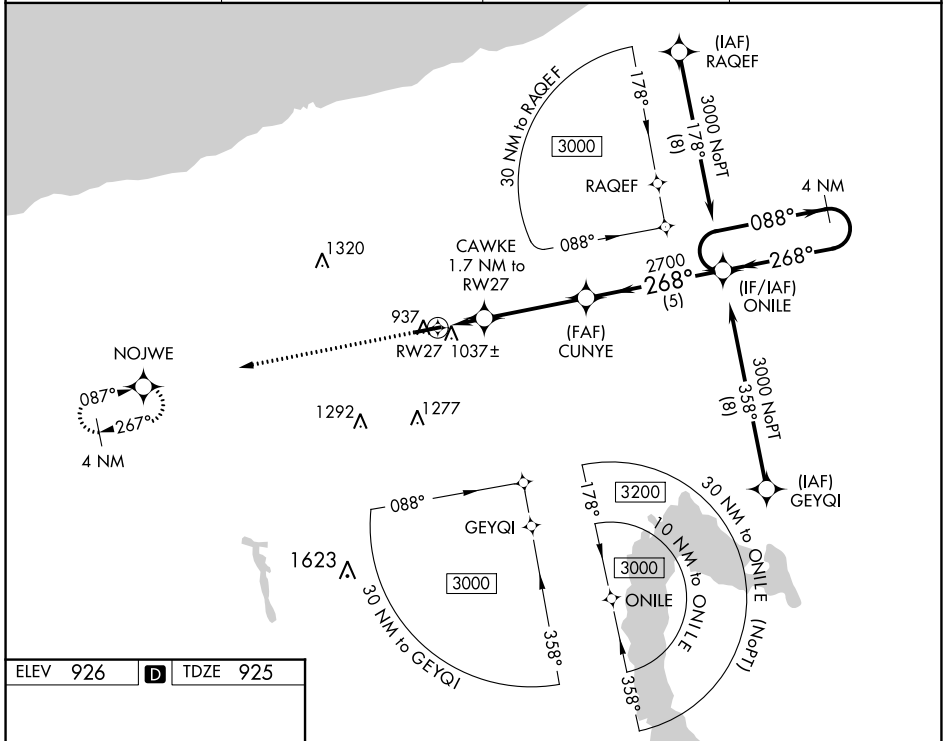

WAAS CH 72713 W27A	APP CRS 268°	Rwy Idg TDZE Apt Elev	5100 925 926
--	------------------------	-----------------------------	---

RNAV (GPS) RWY 27

NORTHEAST OHIO RGNL (HZY)

▽ For uncompensated Baro-VNAV systems, LNAV/VNAV NA below -21°C (-5°F) or above 54°C (130°F). DME/DME RNP-0.3 NA.

MISSED APPROACH: Climb to 2800 direct NOJWE and hold.

ASOS 118.325	BUFFALO APP CON * 121.0	UNICOM 122.8 (CTAF)	123.3 0
------------------------	-----------------------------------	-------------------------------	-----------------------

ELEV 926	D	TDZE 925
----------	----------	----------

CATEGORY	A	B	C	D
LPV DA		1184-7/8	259 (300-7/8)	
LNAV/VNAV DA		1198-7/8	273 (300-7/8)	
LNAV MDA		1300-1	375 (400-1)	
CIRCLING	1340-1 414 (500-1)	1380-1 454 (500-1)	1500-1½ 574 (600-1½)	1580-2 654 (700-2)

REIL Rwy 9 and 27 **0**
HIRL Rwy 9-27 **0**

EC-2, 28 NOV 2024 to 26 DEC 2024

EC-2, 28 NOV 2024 to 26 DEC 2024