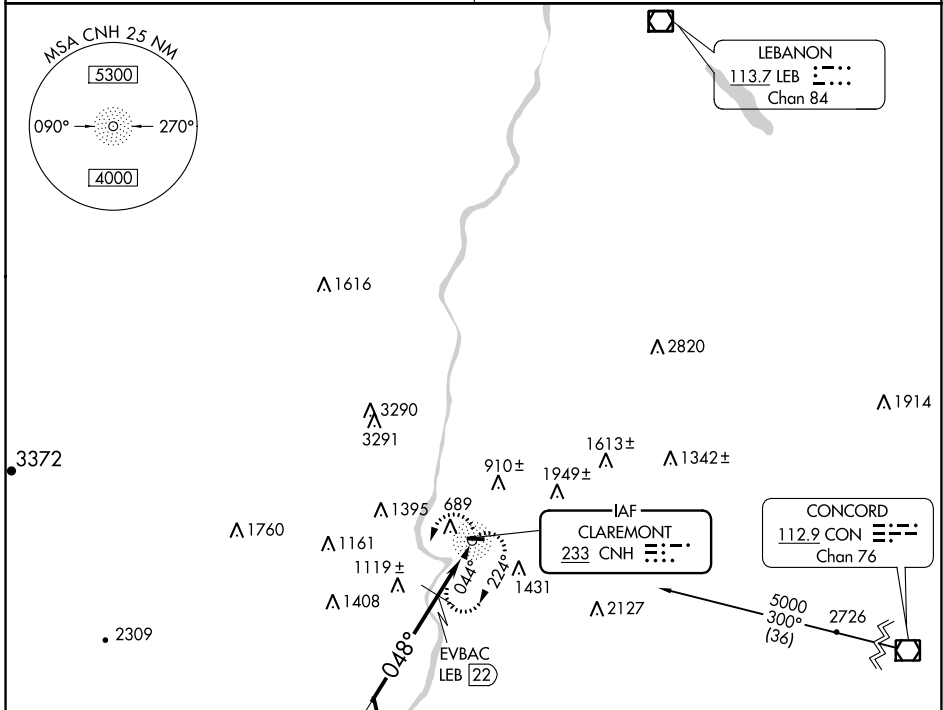

NDB CNH 233	APP CRS 048°	Rwy Idg TDZE Apt Elev	N/A N/A 544
-----------------------	------------------------	-----------------------------	--

NDB-A
CLAREMONT MUNI (CNH)

NA
-25°C

Procedure NA at night. Obtain local altimeter setting on CTAF; when not received, use Springfield altimeter setting and increase all MDA 20 feet.

MISSED APPROACH: Climbing left turn to 3500 via CNH NDB 228° bearing inbound then right turn direct CNH NDB and hold.

BOSTON CENTER
134.7 269.475

UNICOM
122.7 (CTAF)

NE-1, 28 NOV 2024 to 26 DEC 2024

NE-1, 28 NOV 2024 to 26 DEC 2024

CATEGORY	A	B	C	D
CIRCLING	2040-1¼ 1496 (1500-1¼)	2040-1½ 1496 (1500-1½)		NA
EVBAC DME MINIMUMS				
CIRCLING	1520-1¼ 976 (1000-1¼)	1740-1½ 1196 (1200-1½)		NA