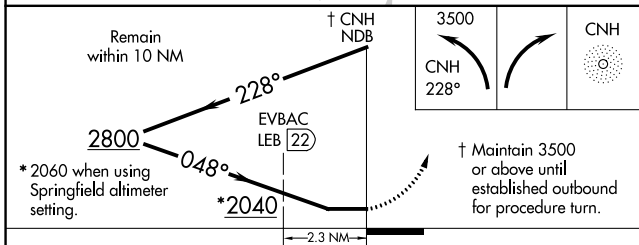

MISSED APPROACH: Climbing left turn to 3500 via CNH NDB 228° bearing inbound then right turn direct CNH NDB and hold.

BOSTON CENTER
134.7 269.475

UNICOM
122.7 (CTAF)

NE-1, 28 NOV 2024 to 26 DEC 2024

NE-1, 28 NOV 2024 to 26 DEC 2024

CATEGORY	A	B	C	D
CIRCLING	2040-1¼ 1496 (1500-1¼)	2040-1½ 1496 (1500-1½)		NA
EVBAC DME MINIMUMS				
CIRCLING	1520-1¼ 976 (1000-1¼)	1740-1½ 1196 (1200-1½)		NA