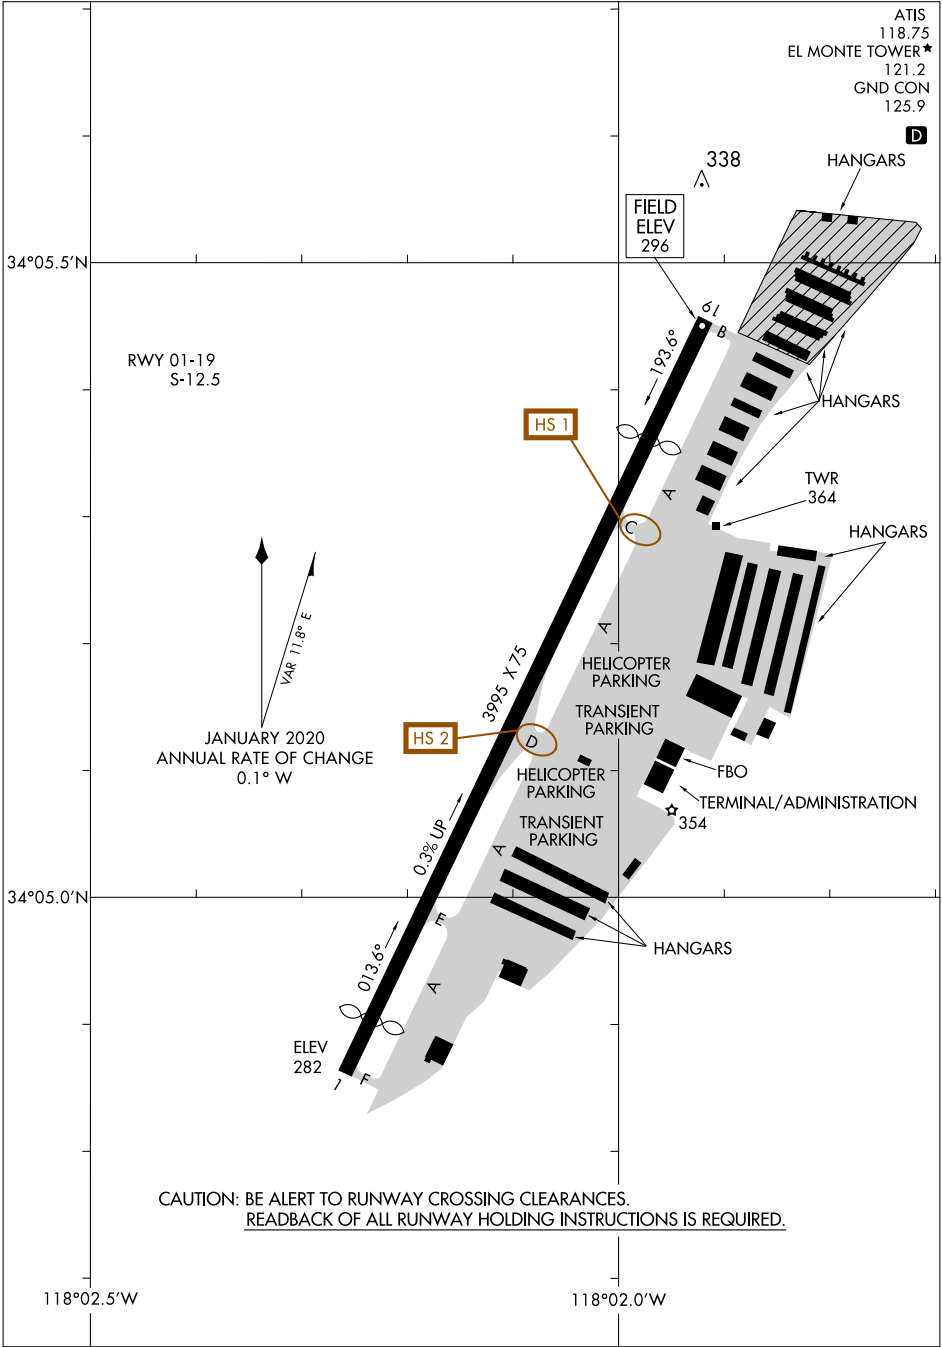

AIRPORT DIAGRAM

AL-5639 (FAA)

SAN GABRIEL VALLEY (EMT)
EL MONTE, CALIFORNIA

ATIS 118.75
EL MONTE TOWER★ 121.2
GND CON 125.9

D

CAUTION: BE ALERT TO RUNWAY CROSSING CLEARANCES.
READBACK OF ALL RUNWAY HOLDING INSTRUCTIONS IS REQUIRED.

SW-3, 28 NOV 2024 to 26 DEC 2024

SW-3, 28 NOV 2024 to 26 DEC 2024

AIRPORT DIAGRAM

EL MONTE, CALIFORNIA
SAN GABRIEL VALLEY (EMT)