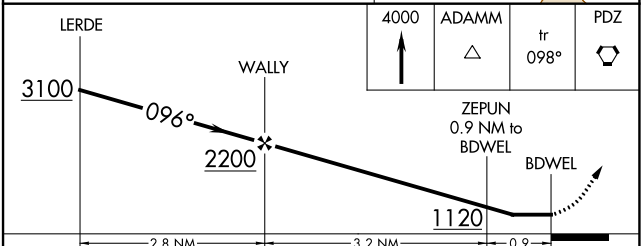

# RNAV (GPS)-B

SAN GABRIEL VALLEY (EMT)

RNP APCH-GPS.		MISSED APPROACH: Climb to 4000 direct ADAMM and on track 098° to PDZ VORTAC and hold.		
<p><b>∇</b> Circling Rwy 1 NA at night. Rwy 1, 19 helicopter visibility reduction below 1 SM NA.</p>				

SW-3, 28 NOV 2024 to 26 DEC 2024

SW-3, 28 NOV 2024 to 26 DEC 2024

CATEGORY	A	B	C	D
<b>CIRCLING</b>	820-1 524 (600-1)	960-1 664 (700-1)	1140-2½ 844 (900-2½)	1300-3 1004 (1100-3)