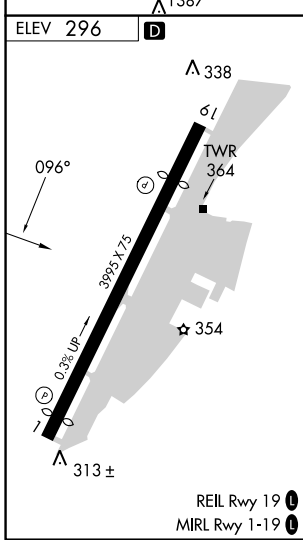

# RNAV (GPS)-B

SAN GABRIEL VALLEY (EMT)

RNP APCH-GPS.		MISSED APPROACH: Climb to 4000 direct ADAMM and on track 098° to PDZ VORTAC and hold.		
<p><b>∇</b> Circling Rwy 1 NA at night. Rwy 1, 19 helicopter visibility reduction below 1 SM NA.</p>				

SW-3, 28 NOV 2024 to 26 DEC 2024

SW-3, 28 NOV 2024 to 26 DEC 2024

CATEGORY	A	B	C	D
<b>CIRCLING</b>	820-1 524 (600-1)	960-1 664 (700-1)	1140-2½ 844 (900-2½)	1300-3 1004 (1100-3)