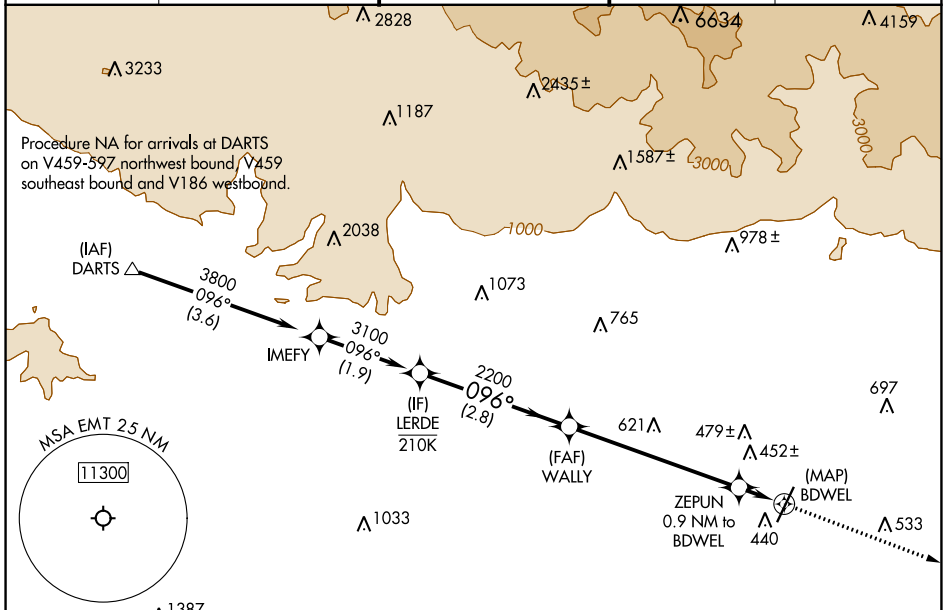

APP CRS	Rwy Idg	N/A
<b>096°</b>	TDZE	N/A
	Apt Elev	<b>296</b>

# RNAV (GPS)-B

SAN GABRIEL VALLEY (EMT)

RNP APCH-GPS.		MISSED APPROACH: Climb to 4000 direct ADAMM and on track 098° to PDZ VORTAC and hold.		
<p><b>∇</b> Circling Rwy 1 NA at night. Rwy 1, 19 helicopter visibility reduction below 1 SM NA.</p>				

SW-3, 28 NOV 2024 to 26 DEC 2024

SW-3, 28 NOV 2024 to 26 DEC 2024

CATEGORY	A	B	C	D
<b>CIRCLING</b>	820-1 524 (600-1)	960-1 664 (700-1)	1140-2½ 844 (900-2½)	1300-3 1004 (1100-3)