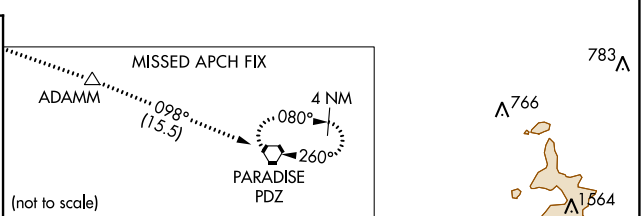

# RNAV (GPS)-B

SAN GABRIEL VALLEY (EMT)

RNP APCH-GPS.		MISSED APPROACH: Climb to 4000 direct ADAMM and on track 098° to PDZ VORTAC and hold.		
<p><b>∇</b> Circling Rwy 1 NA at night. Rwy 1, 19 helicopter visibility reduction below 1 SM NA.</p>				

SW-3, 28 NOV 2024 to 26 DEC 2024

SW-3, 28 NOV 2024 to 26 DEC 2024

CATEGORY	A	B	C	D
<b>CIRCLING</b>	820-1 524 (600-1)	960-1 664 (700-1)	1140-2½ 844 (900-2½)	1300-3 1004 (1100-3)